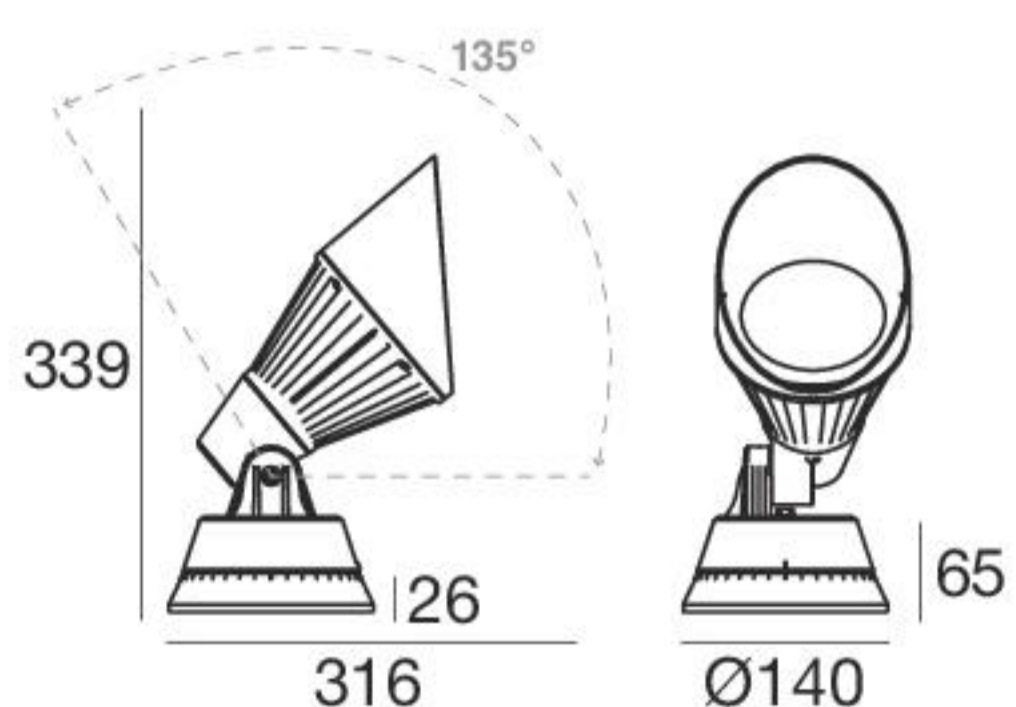

CRI 80

White	93387	3000K	1398 lm	W	Narrow Spot	08
Grey	93388	4000K	1494 lm	N	Medium Flood	30
Cor-Ten	93389				Flood	60

Accessories

89371
Peg

Pixar | Accent lighting | 180-300 V | powerLEDs 26,4 W AC

CRI 80