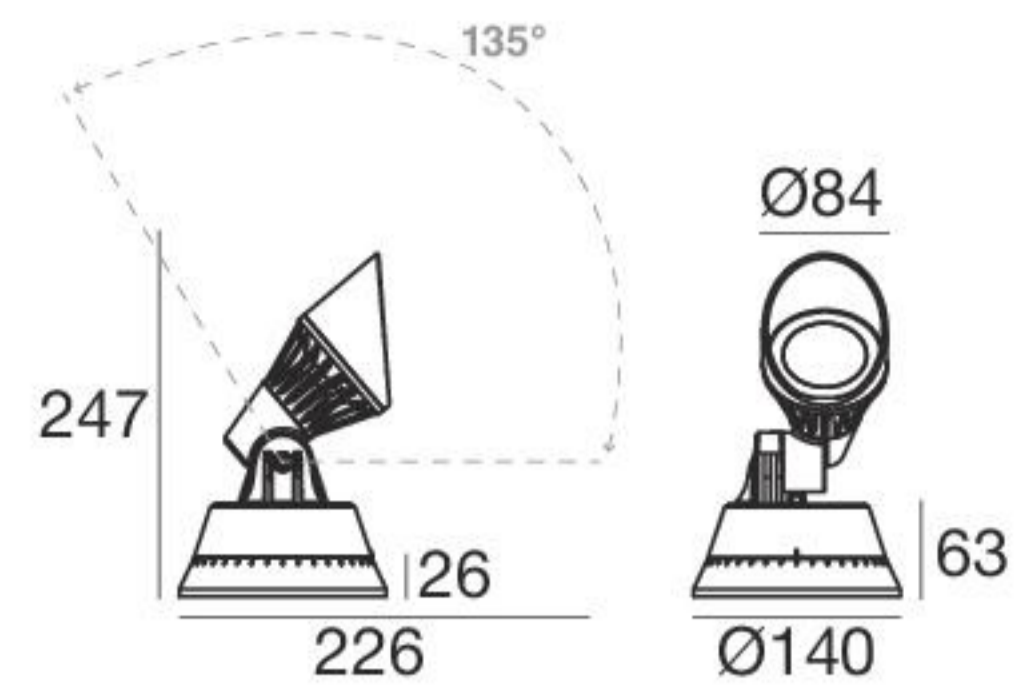

Pixar | Accent lighting | 180-300 V | powerLED 6,6 W AC

CRI 80

White	93384	3000K	699 lm	W	Spot	15
Grey	93385	4000K	747 lm	N	Medium Flood	30
Cor-Ten	93386				Flood	60

Accessories

89371
Peg