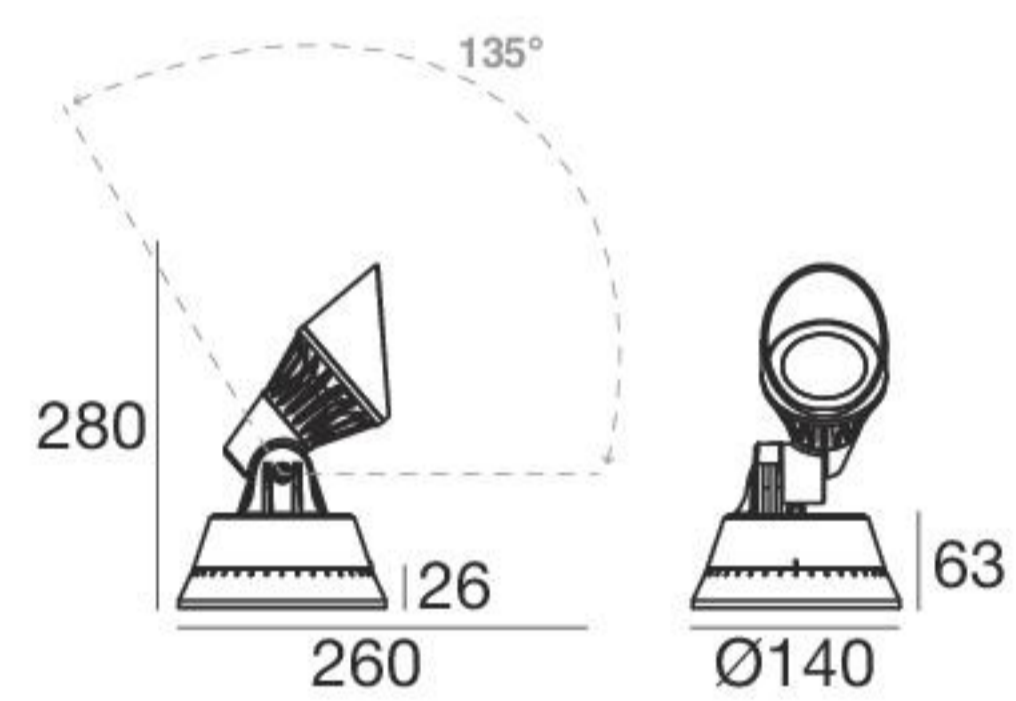

Pixar | Accent lighting | 180-300 V | powerLED 6,6 W AC

CRI 80

White	93384	3000K	699 lm	W	Spot	15
Grey	93385	4000K	747 lm	N	Medium Flood	30
Cor-Ten	93386				Flood	60

Accessories

89371
Peg

Pixar | Accent lighting | 180-300 V | powerLED 13,2 W AC

CRI 80

White	93387	3000K	1398 lm	W	Narrow Spot	08
Grey	93388	4000K	1494 lm	N	Medium Flood	30
Cor-Ten	93389				Flood	60

Accessories

89371
Peg

Pixar | Accent lighting | 180-300 V | powerLEDs 26,4 W AC

CRI 80