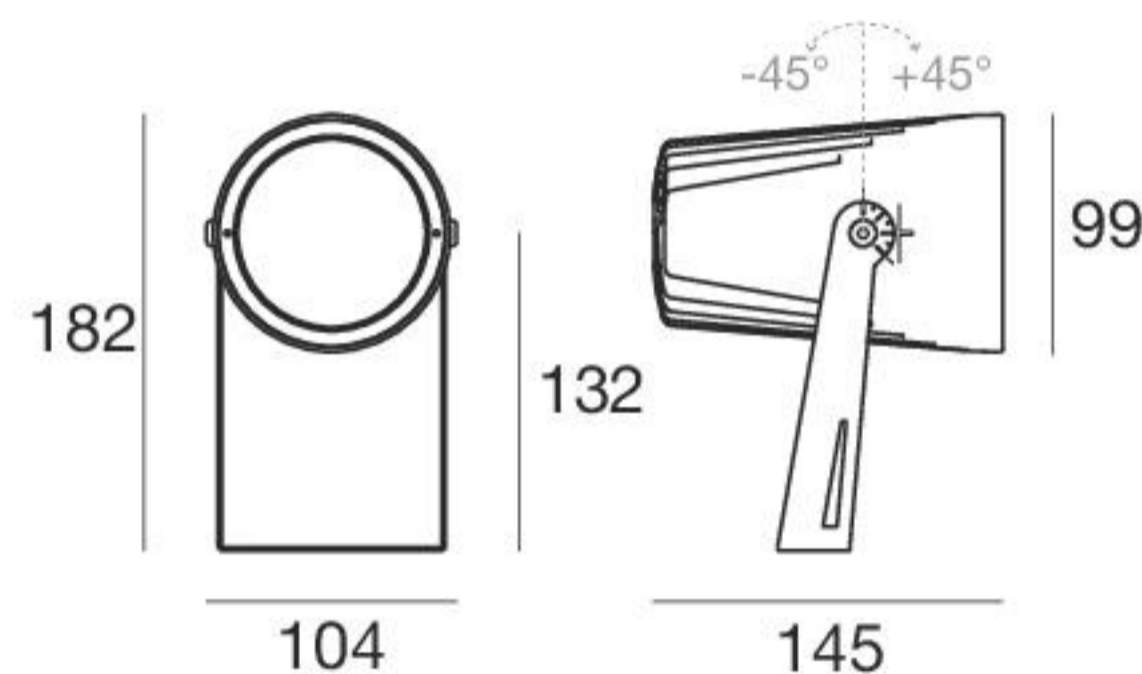

Shaker | Accent lighting | 100-240 V | arrayLED 7 W AC

CRI 80

White	96981	2700K	770 lm	M	Spot	15
Black	96982	3000K	770 lm	W	Medium Flood	30
Grey	96983	4000K	831 lm	N	Flood	60
Cor-Ten	96989					

RTG **96981W60**
96983W30
96983W60
96989W30
96989W60

Accessories

Shaker | Accent lighting | 100-240 V | arrayLED 17 W AC

CRI 80

White	80593	2700K	1953 lm	M	Spot	15
Black	80594	3000K	2088 lm	W	Medium Flood	30
Grey	80597	4000K	2088 lm	N	Flood	60
Cor-Ten	80598					