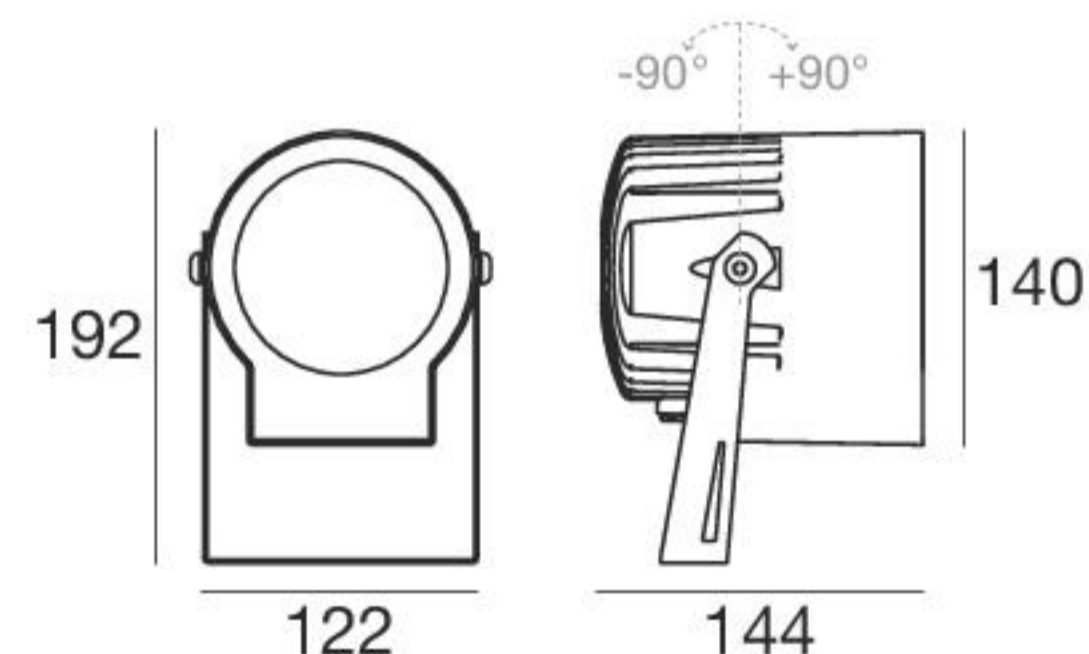

Shaker | Accent lighting | 180-300 V | arrayLED 25 W AC

CRI 80

White	91331	2700K	3101 lm	M	Spot	15
Black	91338	3000K	3321 lm	W	Medium Flood	30
Grey	91342	4000K	3568 lm	N	Flood	60

Accessories