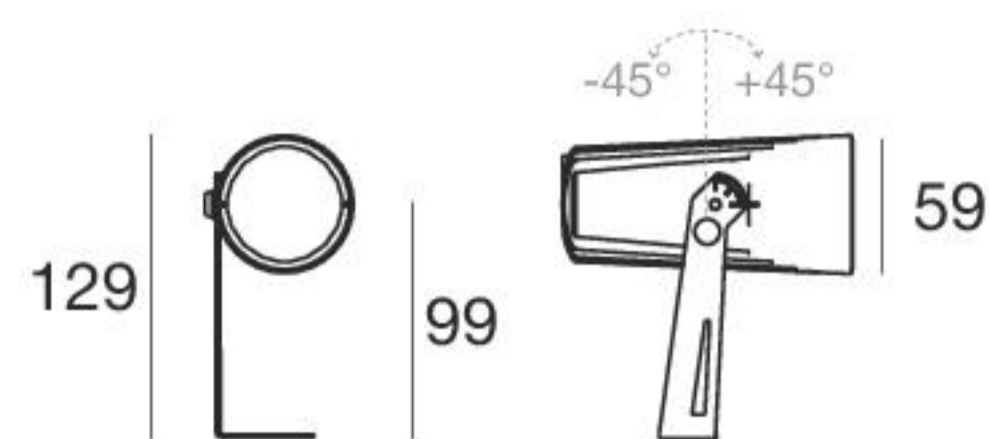

Shaker | Accent lighting | 100-240 V | arrayLED 7 W AC

CRI 80

White	96981	2700K	770 lm	M	Spot	15
Black	96982	3000K	770 lm	W	Medium Flood	30
Grey	96983	4000K	831 lm	N	Flood	60
Cor-Ten	96989					

RTG **96981W60**
96983W30
96983W60
96989W30
96989W60