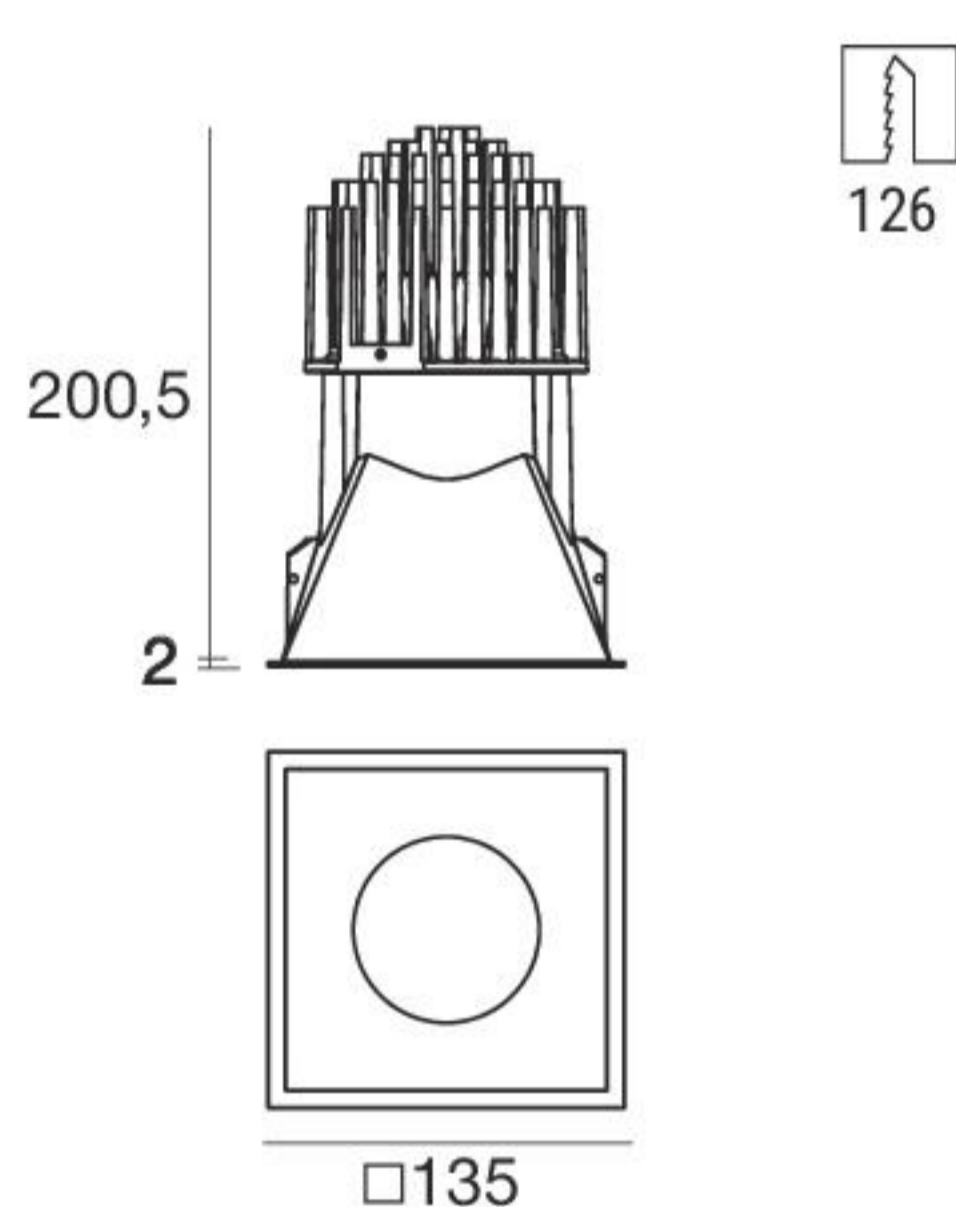

Warp_Q | Downlight | arrayLED 25 W 700 mA

Balance - CRI 92

White	90798	2700 K	2598 lm	M	Spot	15
Black	90799	3000 K	2794 lm	W	Medium Flood	30
		4000 K	2990 lm	N	Flood	60

White	90802
Black	90803

Efficiency - CRI 80

White	90796	2700 K	3210 lm	M	Spot	15
Black	90797	3000 K	3431 lm	W	Medium Flood	30
		4000 K	3431 lm	N	Flood	60

White	90800
Black	90801

Electronics

99112 ON/OFF 1 art.	99188 0/1-10V DALI 1 art.	99330 DALI 1 art.