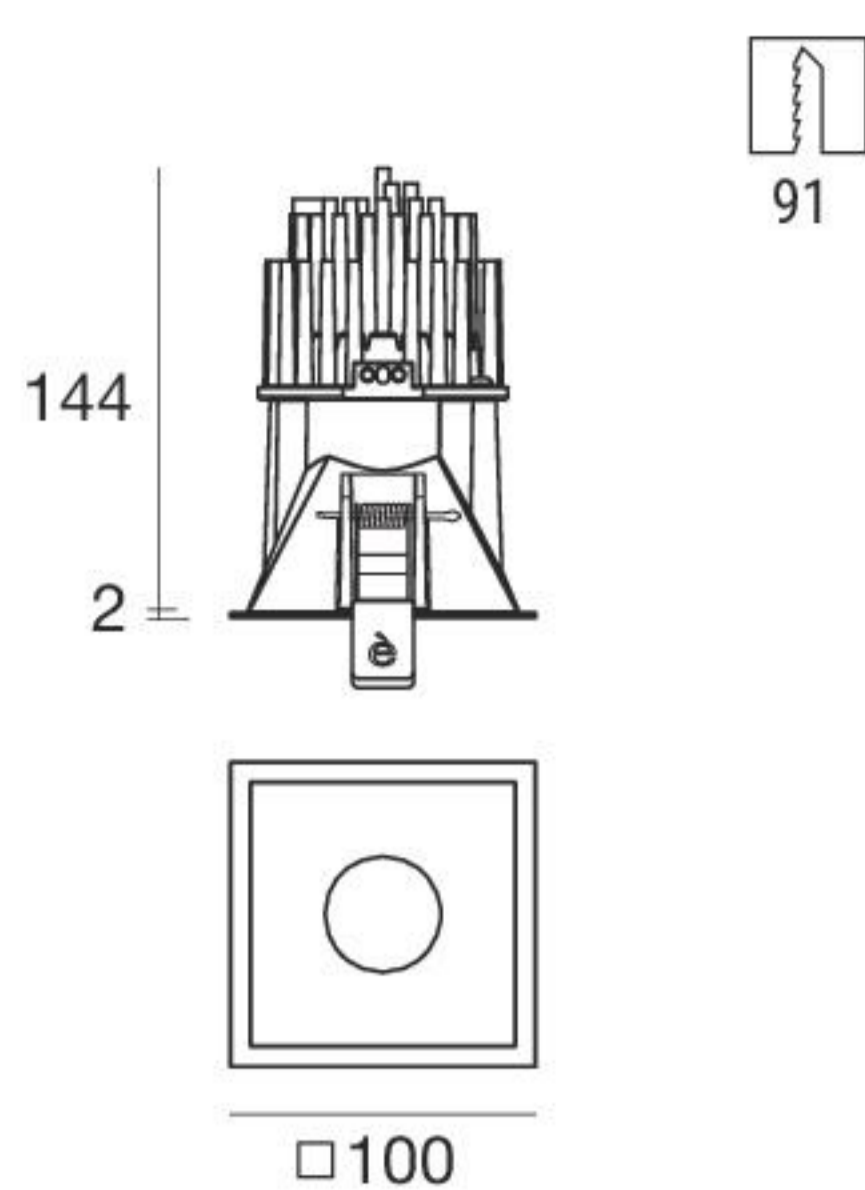

Warp_Q | Downlight | arrayLED 15 W 400 mA

Balance - CRI 92

White	90784	2700 K	1568 lm	M	Spot	15
Black	90785	3000 K	1677 lm	W	Medium Flood	30
		4000 K	1804 lm	N	Flood	60

White	90788
Black	90789

Efficiency - CRI 80

White	90782	2700 K	1932 lm	M	Spot	15
Black	90783	3000 K	1932 lm	W	Medium Flood	30
		4000 K	2078 lm	N	Flood	60

White	90786
Black	90787

Electronics

99740 ON/OFF 1 art.	99739 0/1-10V 1 art.	99738 DALI 1 art.

Warp_Q | Downlight | arrayLED 25 W 700 mA

Balance - CRI 92

White	90798	2700 K	2598 lm	M	Spot	15
Black	90799	3000 K	2794 lm	W	Medium Flood	30
		4000 K	2990 lm	N	Flood	60

White	90802
Black	90803

Efficiency - CRI 80

White	90796	2700 K	3210 lm	M	Spot	15
Black	90797	3000 K	3431 lm	W	Medium Flood	30
		4000 K	3431 lm	N	Flood	60

White	90800
Black	90801

Electronics

99112 ON/OFF 1 art.	99188 0/1-10V DALI 1 art.	99330 DALI 1 art.