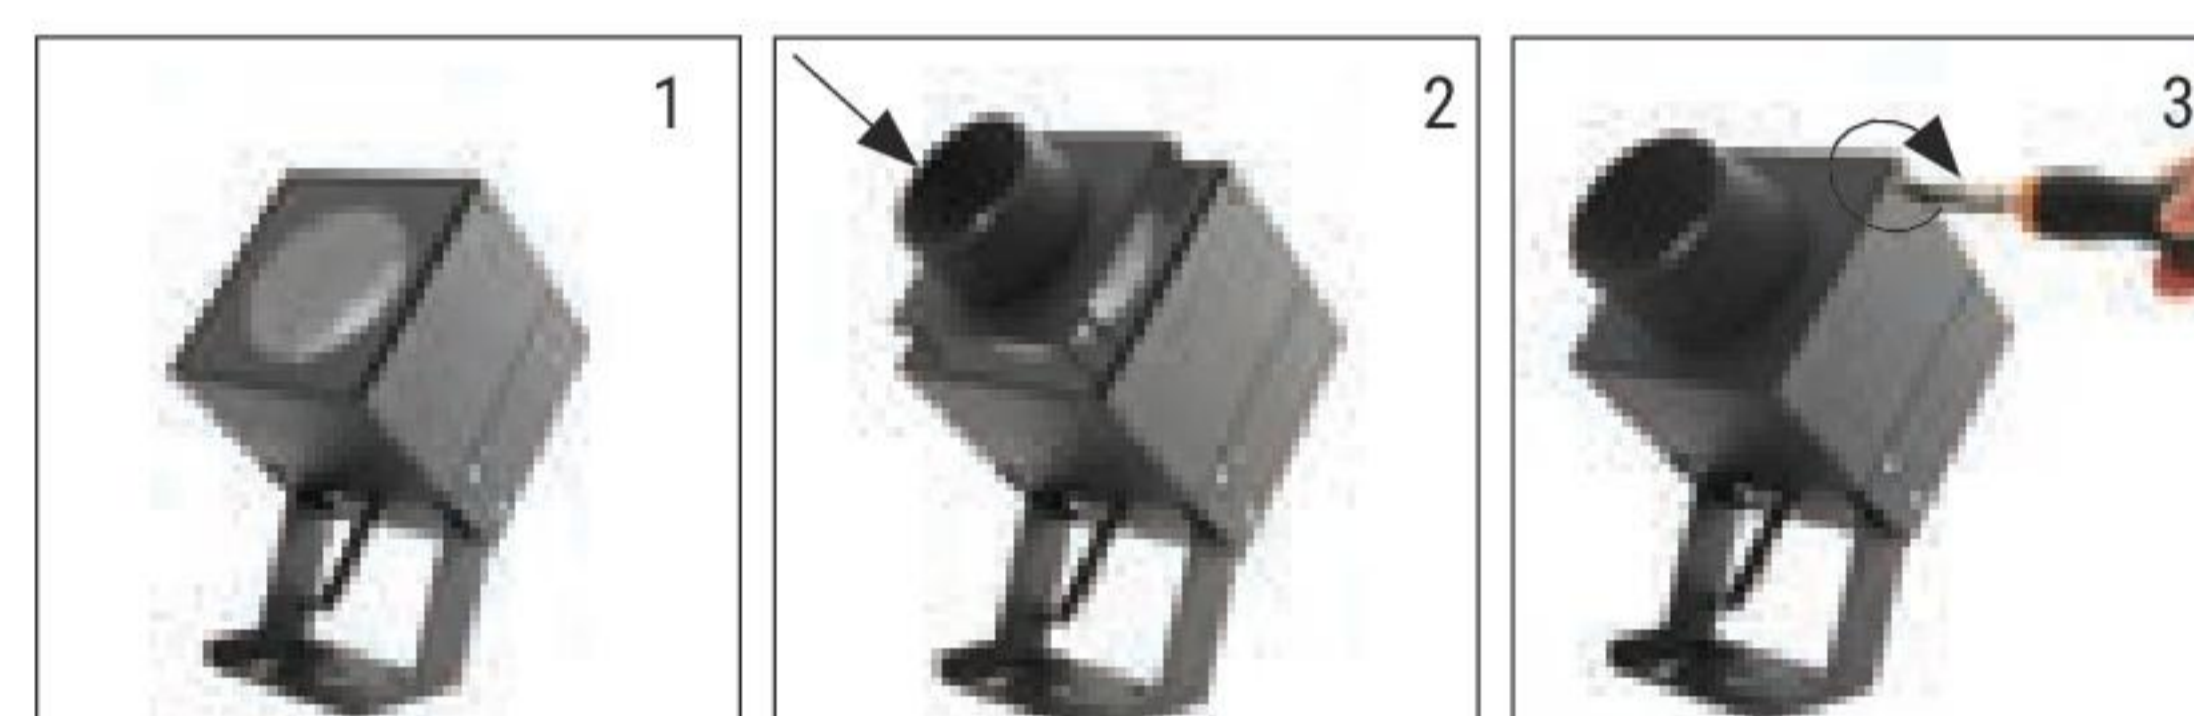

periskop accessories

Outdoor accessories - Anti-glare

Anti-glare accessories are conceived to reduce light glare. These accessories are made of black painted aluminium.

Indoor accessories - Honeycomb louvre and elliptic filter

The honeycomb louvre accessory was conceived to reduce light glaring. The elliptic filter allows to create ovalized projections. Available upon request only.

81168W08

Photometric curve

Light beam

25 LUX 100 LUX 250 LUX 300 LUX 500 LUX 1000 LUX