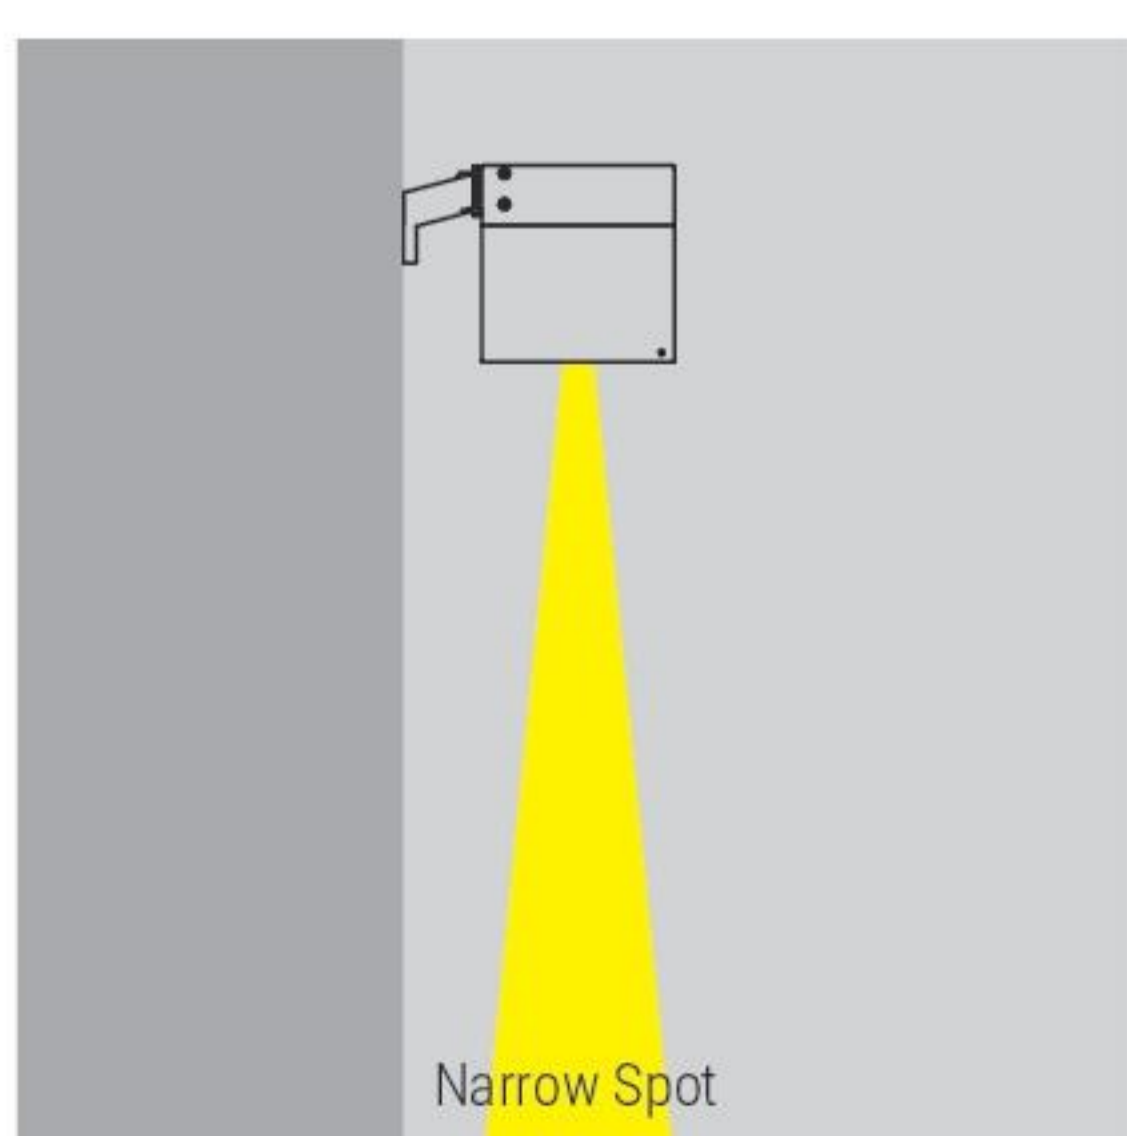

periskop accessories

Outdoor accessories - Anti-glare

Anti-glare accessories are conceived to reduce light glare. These accessories are made of black painted aluminium.

Indoor accessories - Honeycomb louvre and elliptic filter

The honeycomb louvre accessory was conceived to reduce light glaring. The elliptic filter allows to create ovalized projections. Available upon request only.

81168W08

Photometric curve

Light beam

25 LUX 100 LUX 250 LUX 300 LUX 500 LUX 1000 LUX