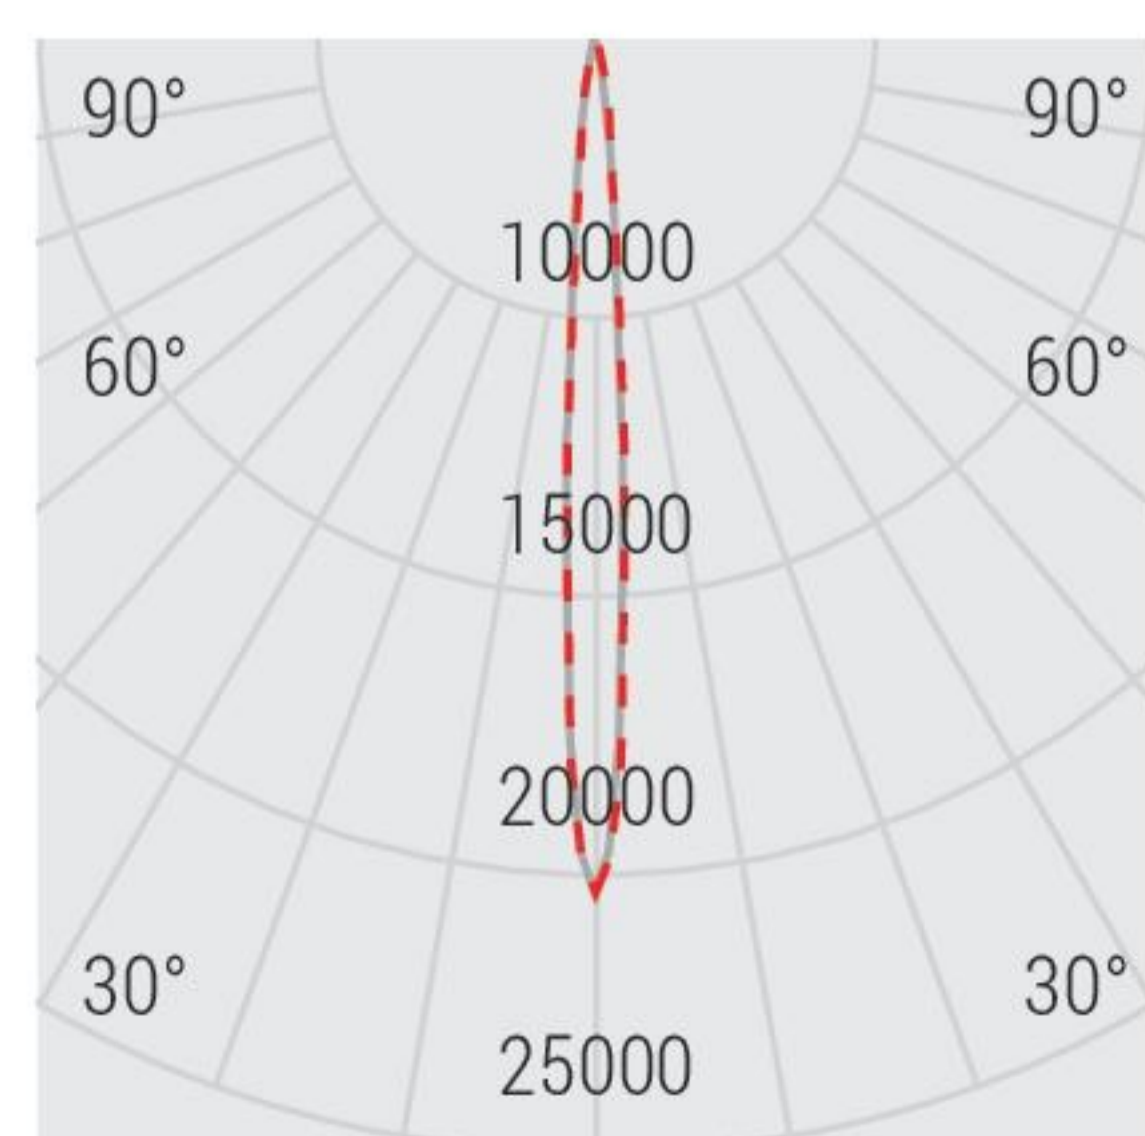

The honeycomb louvre accessory was conceived to reduce light glaring. The elliptic filter allows to create ovalized projections. Available upon request only.

81168W08

Photometric curve

Light beam

25 LUX 100 LUX 250 LUX 300 LUX 500 LUX 1000 LUX

Floor plan