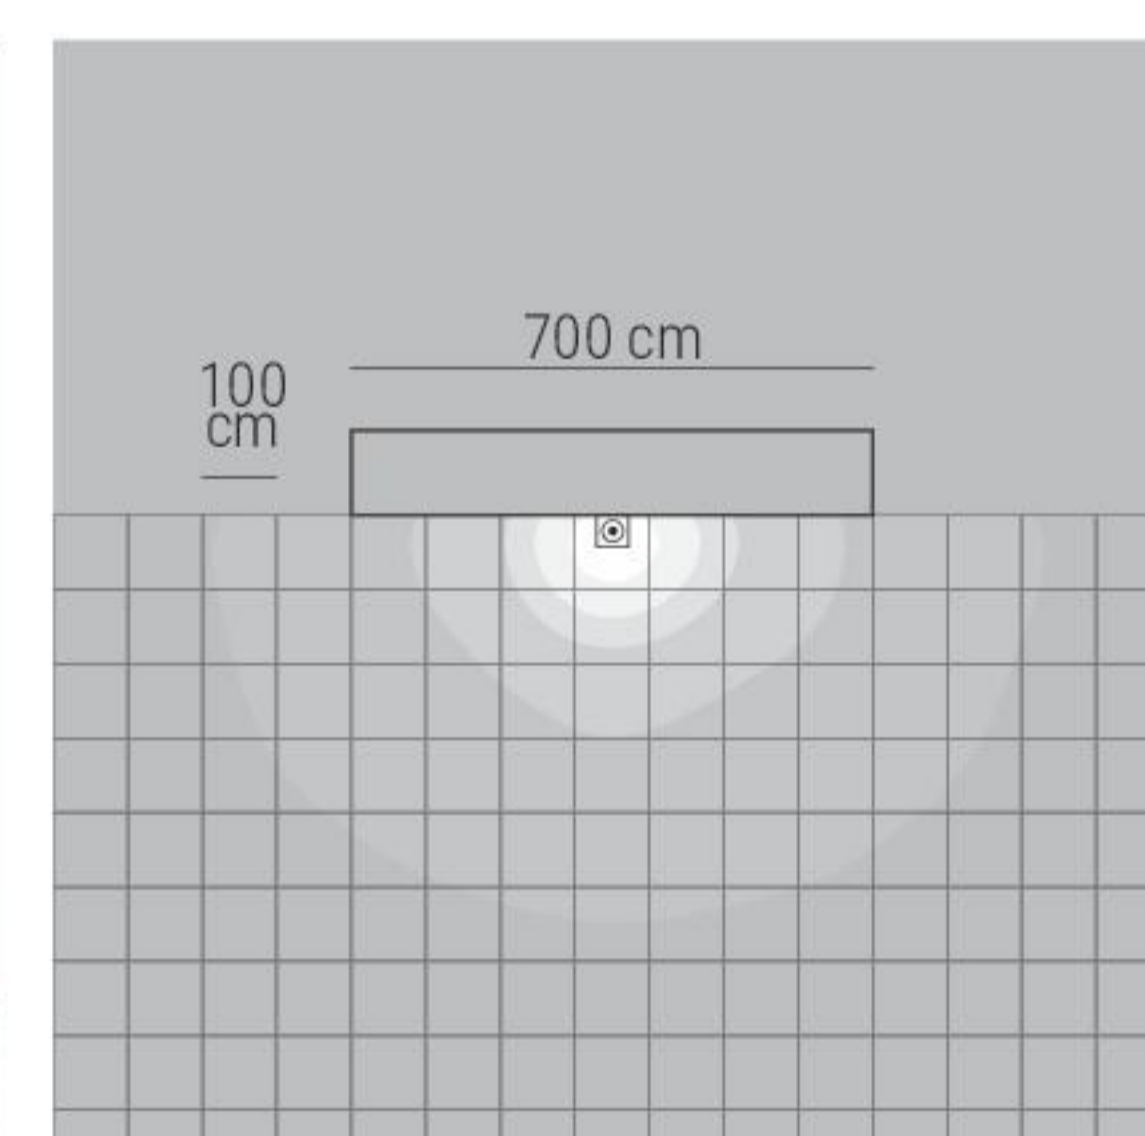

The honeycomb louvre accessory was conceived to reduce light glaring. The elliptic filter allows to create ovalized projections. Available upon request only.

81168W08

Photometric curve

Light beam

25 LUX 100 LUX 250 LUX 300 LUX 500 LUX 1000 LUX

Floor plan