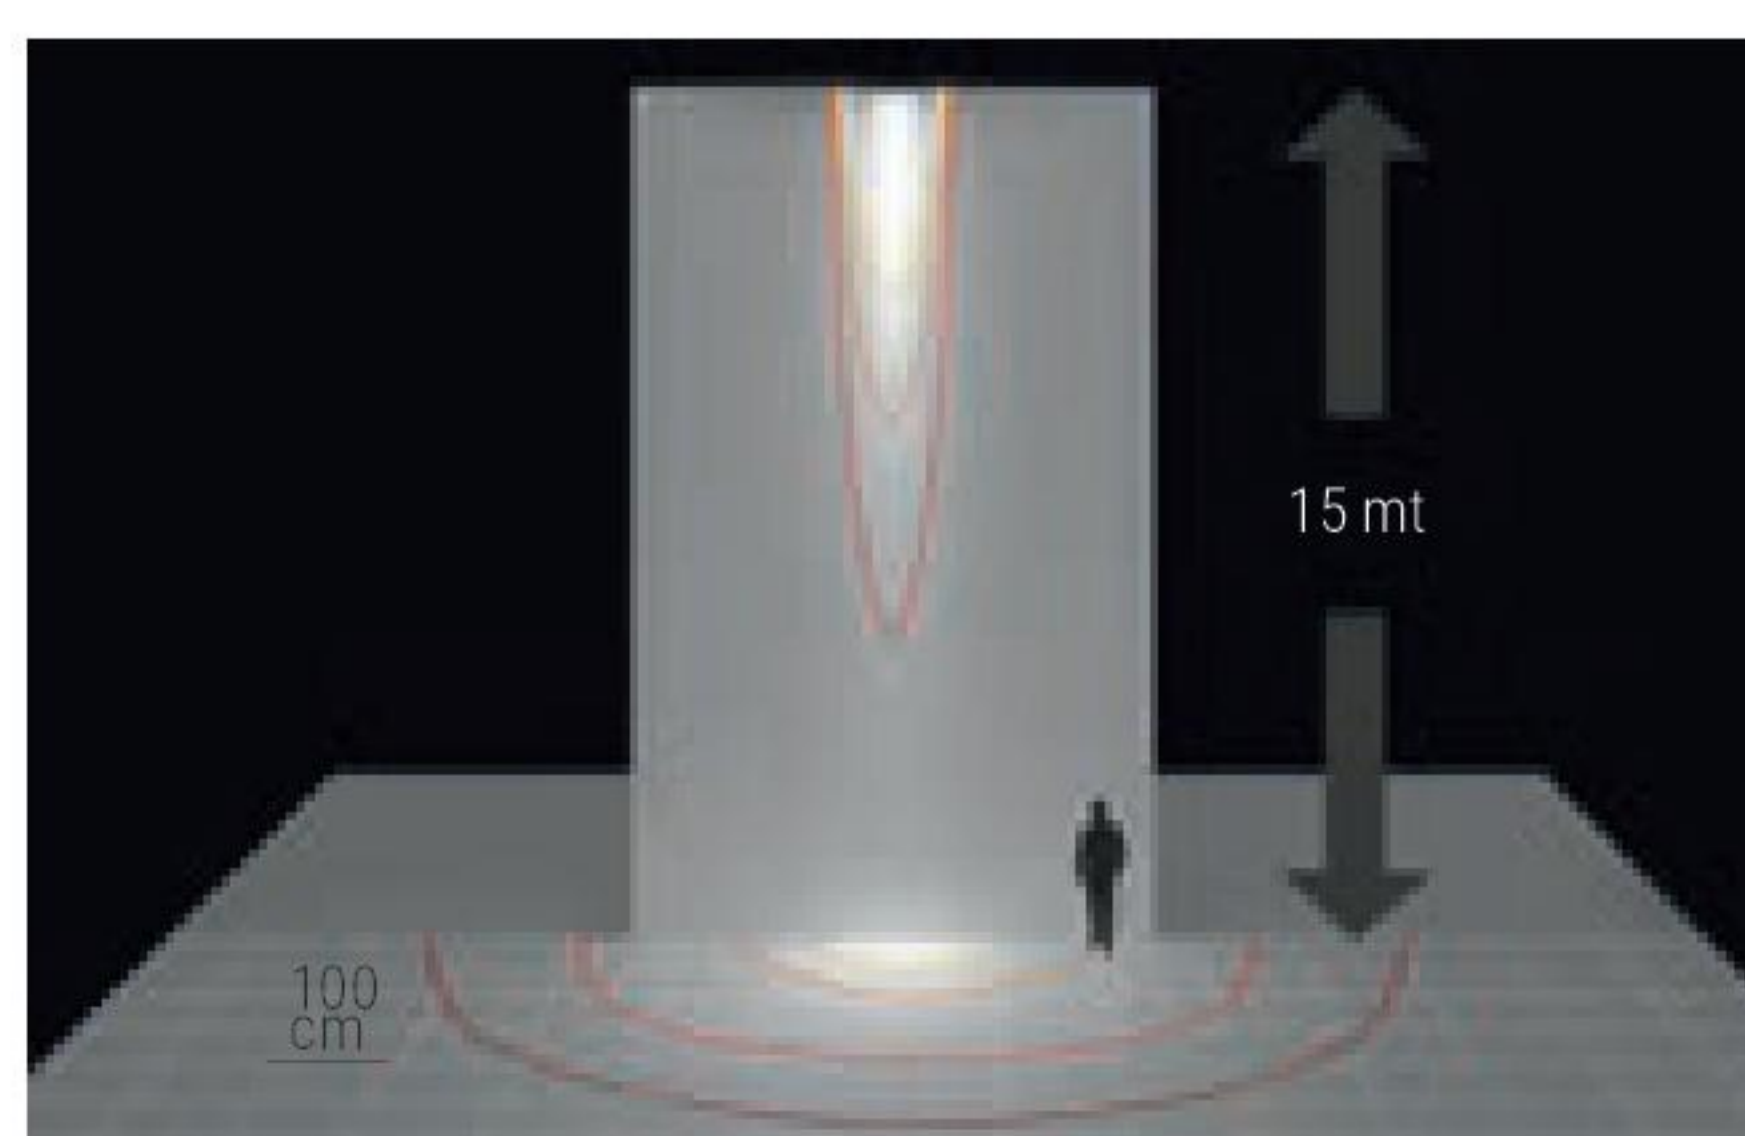

The honeycomb louvre accessory was conceived to reduce light glaring. The elliptic filter allows to create ovalized projections. Available upon request only.

81168W08

Photometric curve

Light beam

25 LUX 100 LUX 250 LUX 300 LUX 500 LUX 1000 LUX