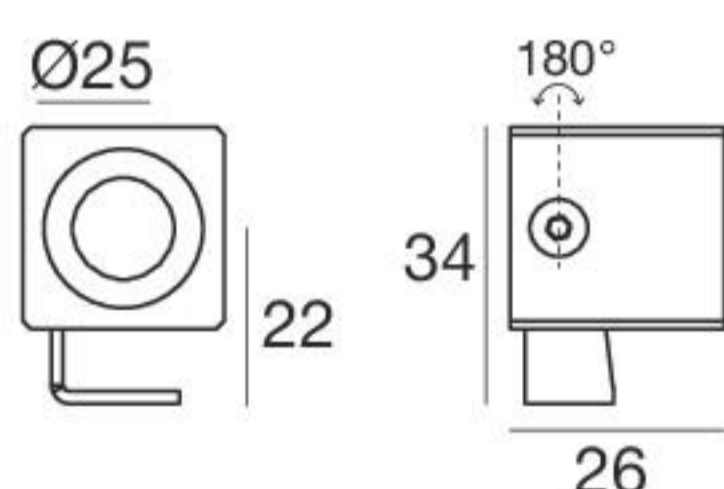

Eyelet65_Q | Accent lighting | powerLED 2 W 630 mA

RTG **91220W15**
91220W30

White	91217	2700K	219 lm	M	Spot	15
Black	91219	3000K	233lm	W	Medium Flood	30
Grey	91220	4000K	249 lm	N	Flood	60

Electronics

89420 ON/OFF 1 - 2 art.	99179 ON/OFF 3 - 6 art.	99186 ON/OFF 6 - 12 art.