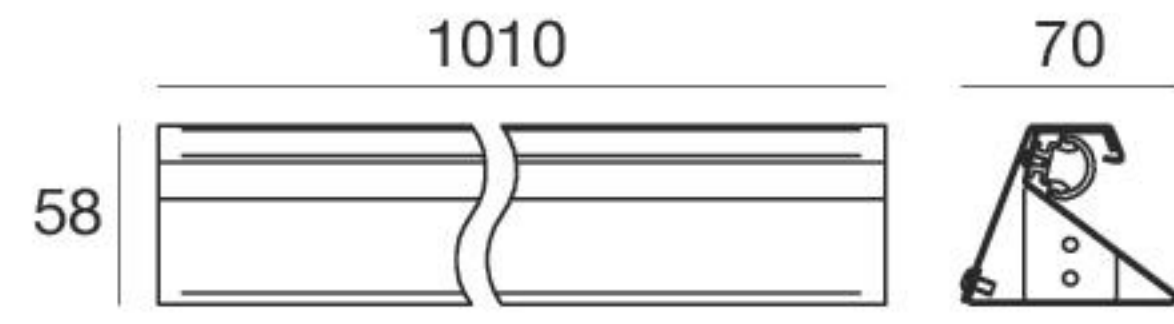

Dirigo_M1 Steel MASTER | Linear profiles

Steel **64591** 1010 mm

Master

To be completed with dedicated installation accessories and with lighting unit

Dirigo_M1 Steel SLAVE | Linear profiles

Steel **64648** 1000 mm