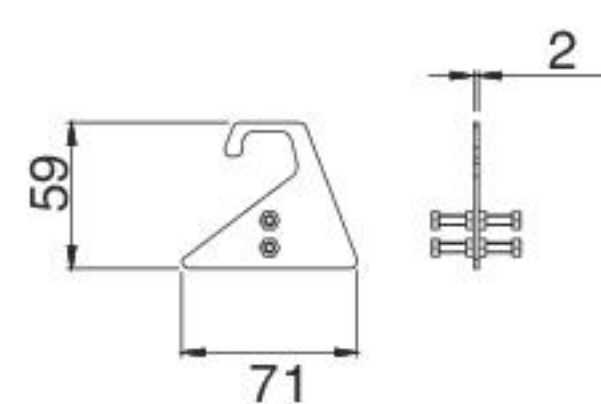

Dirigo_M1 Steel MASTER | Linear profiles

Steel **64591** 1010 mm

Master

To be completed with dedicated installation accessories and with lighting unit

Dirigo_M1 Steel SLAVE | Linear profiles

Steel **64648** 1000 mm

Slave

To be completed with dedicated installation accessories and with lighting unit

ACCESSORIES AND CONFIGURATION

64592
Sealing caps

Stainless steel
2 pcs

64593
Joining caps

Stainless steel
1 pc

62403
Lighting unit

Led strip 14,4 W/m
3000K
5 mt

62403N
Lighting unit
Led strip 14,4 W/m
4000K
5 mt

89629
Connection cable

2 mt

99000
Extension

2 mt

Electronics

99331
ON/OFF
150 W