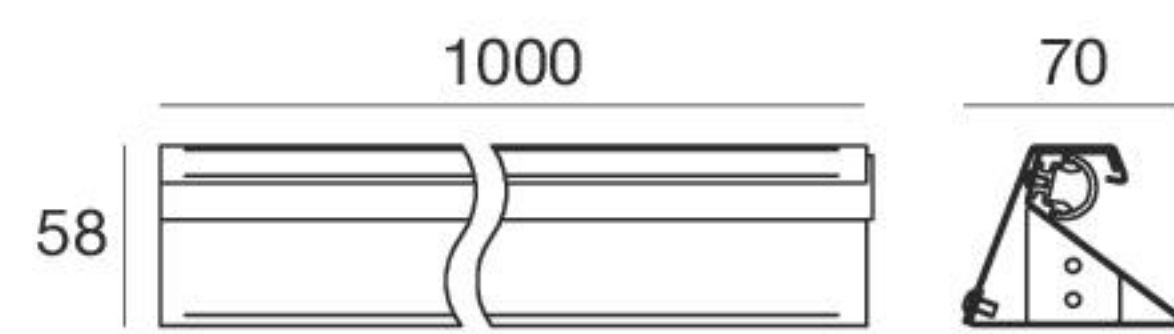

Dirigo_M1 Steel MASTER | Linear profiles

Steel **64591** 1010 mm

Master

To be completed with dedicated installation accessories and with lighting unit

Dirigo_M1 Steel SLAVE | Linear profiles

Steel **64648** 1000 mm