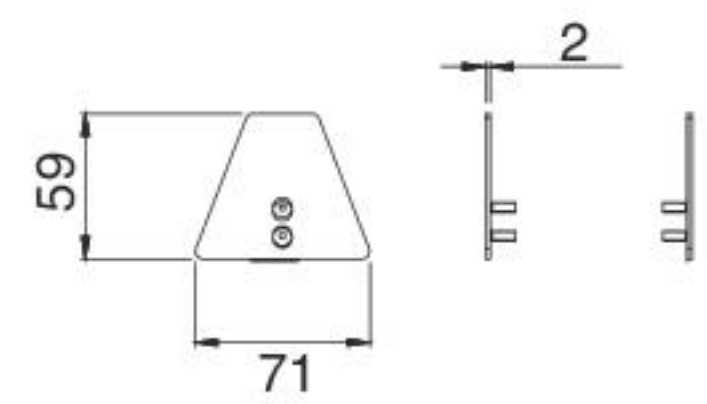

ACCESSORIES AND CONFIGURATION

64592
Sealing caps

Stainless steel
2 pcs