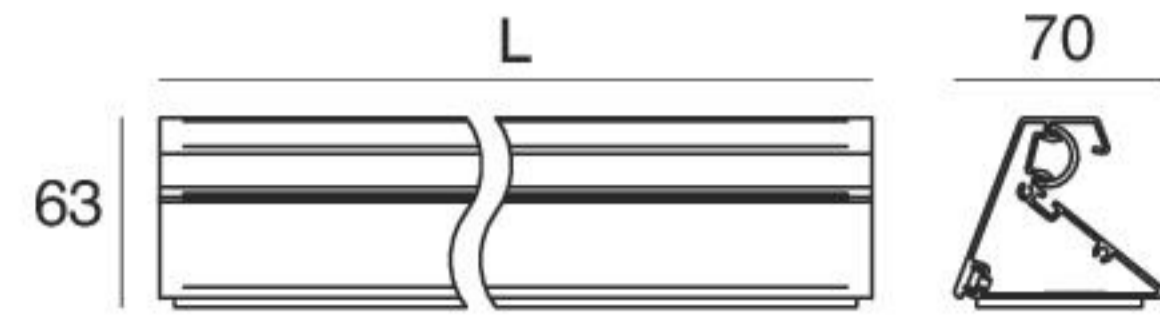

Dirigo_M2 Aluminium MASTER | Linear profiles

BK Grey	64645	1010 mm
Grey	64644	1010 mm
Cor-Ten	64595	1010 mm

Master

To be completed with dedicated installation accessories and with lighting unit

Dirigo_M2 Aluminium SLAVE | Linear profiles

BK Grey	62400	1000 mm
Grey	62401	1000 mm
Cor-Ten	62402	1000 mm
BK Grey	64647	2000 mm
Grey	64646	2000 mm
Cor-Ten	64597	2000 mm

Slave

To be completed with dedicated installation accessories and with lighting unit

Dirigo_M2 Aluminium IN-corner | Linear profiles

BK Grey	64664	500 x 500 mm
Grey	64665	500 x 500 mm
Cor-Ten	64666	500 x 500 mm

To be completed with dedicated installation accessories and with lighting unit

Dirigo_M2 Aluminium OUT-corner | Linear profiles

BK Grey	64667	500 x 500 mm
Grey	64668	500 x 500 mm
Cor-Ten	64669	500 x 500 mm

To be completed with dedicated installation accessories and with lighting unit