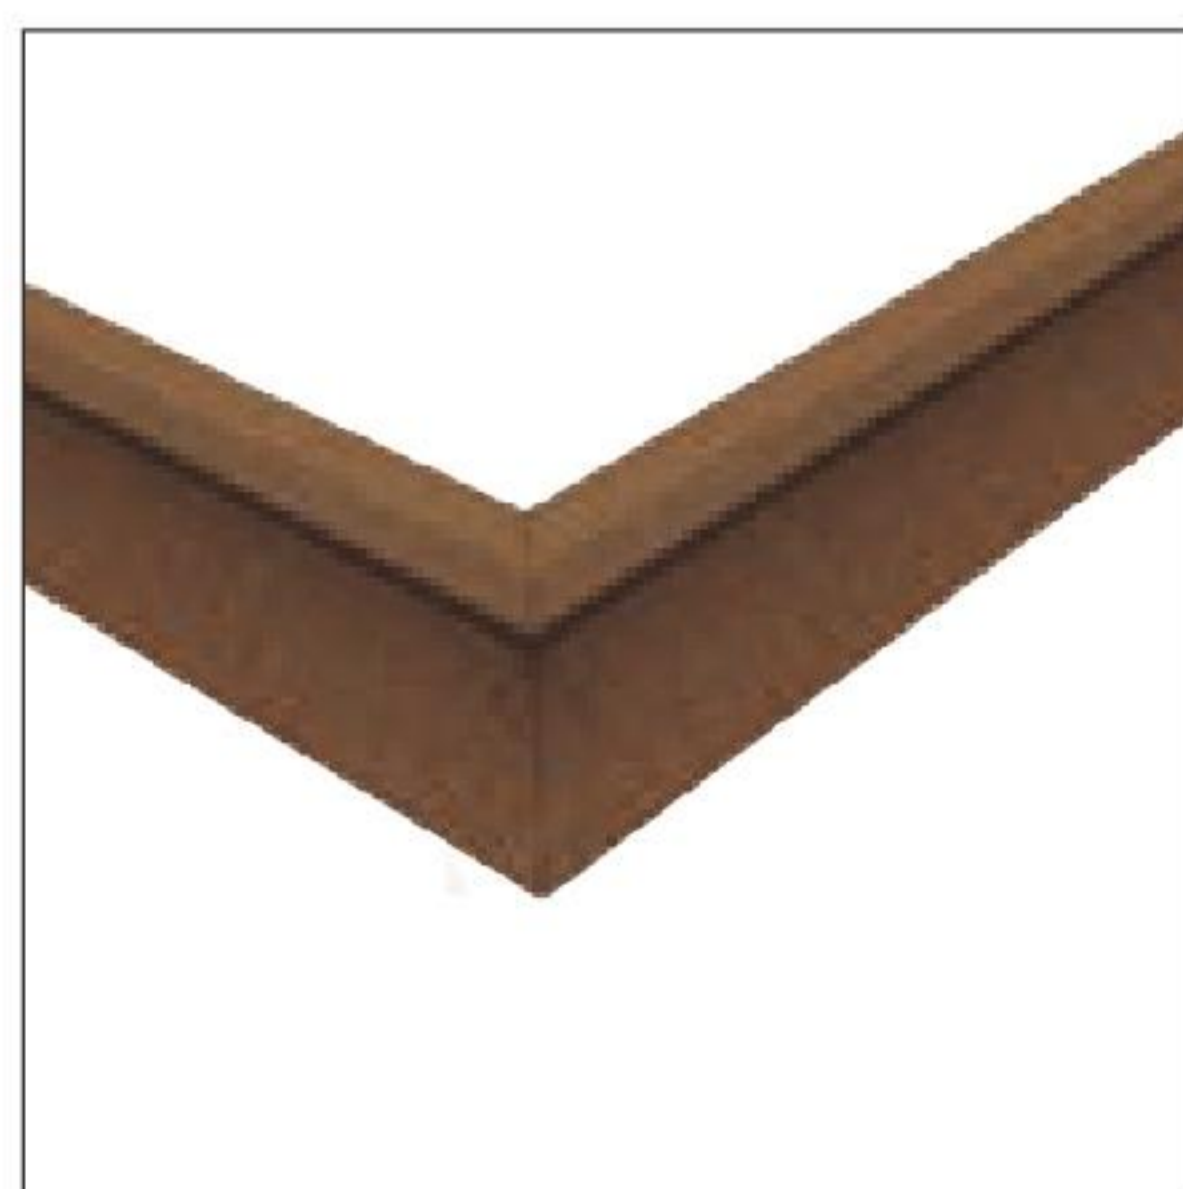

Dirigo_M2 Aluminium MASTER | Linear profiles

BK Grey	64645	1010 mm
Grey	64644	1010 mm
Cor-Ten	64595	1010 mm

Master

To be completed with dedicated installation accessories and with lighting unit

Dirigo_M2 Aluminium SLAVE | Linear profiles

BK Grey	62400	1000 mm
Grey	62401	1000 mm
Cor-Ten	62402	1000 mm
BK Grey	64647	2000 mm
Grey	64646	2000 mm
Cor-Ten	64597	2000 mm

Slave

To be completed with dedicated installation accessories and with lighting unit

Dirigo_M2 Aluminium IN-corner | Linear profiles

BK Grey	64664	500 x 500 mm
Grey	64665	500 x 500 mm
Cor-Ten	64666	500 x 500 mm

To be completed with dedicated installation accessories and with lighting unit

Dirigo_M2 Aluminium OUT-corner | Linear profiles

BK Grey	64667	500 x 500 mm
Grey	64668	500 x 500 mm
Cor-Ten	64669	500 x 500 mm

To be completed with dedicated installation accessories and with lighting unit