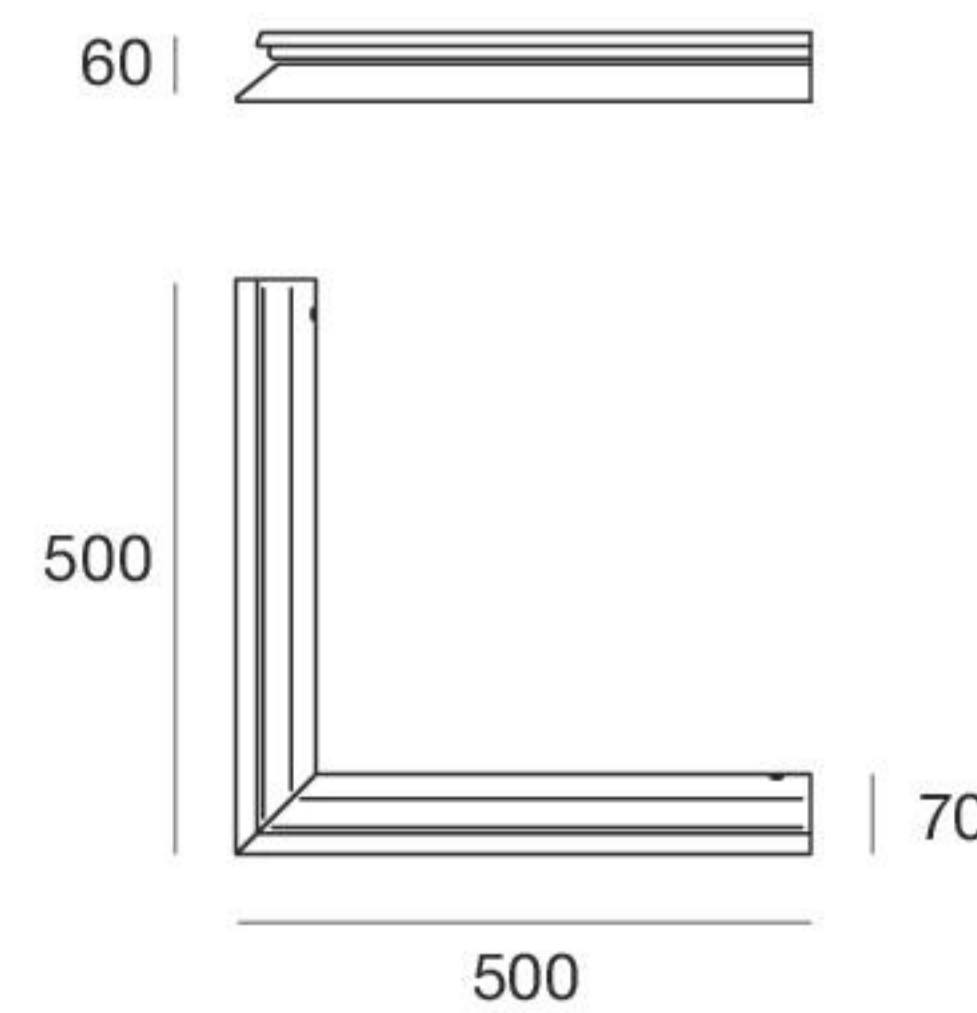

Dirigo_M2 Aluminium MASTER | Linear profiles

BK Grey	64645	1010 mm
Grey	64644	1010 mm
Cor-Ten	64595	1010 mm

Master

To be completed with dedicated installation accessories and with lighting unit

Dirigo_M2 Aluminium SLAVE | Linear profiles

BK Grey	62400	1000 mm
Grey	62401	1000 mm
Cor-Ten	62402	1000 mm
BK Grey	64647	2000 mm
Grey	64646	2000 mm
Cor-Ten	64597	2000 mm

Slave

To be completed with dedicated installation accessories and with lighting unit

Dirigo_M2 Aluminium IN-corner | Linear profiles

BK Grey	64664	500 x 500 mm
Grey	64665	500 x 500 mm
Cor-Ten	64666	500 x 500 mm

To be completed with dedicated installation accessories and with lighting unit

Dirigo_M2 Aluminium OUT-corner | Linear profiles

BK Grey	64667	500 x 500 mm
Grey	64668	500 x 500 mm
Cor-Ten	64669	500 x 500 mm

To be completed with dedicated installation accessories and with lighting unit