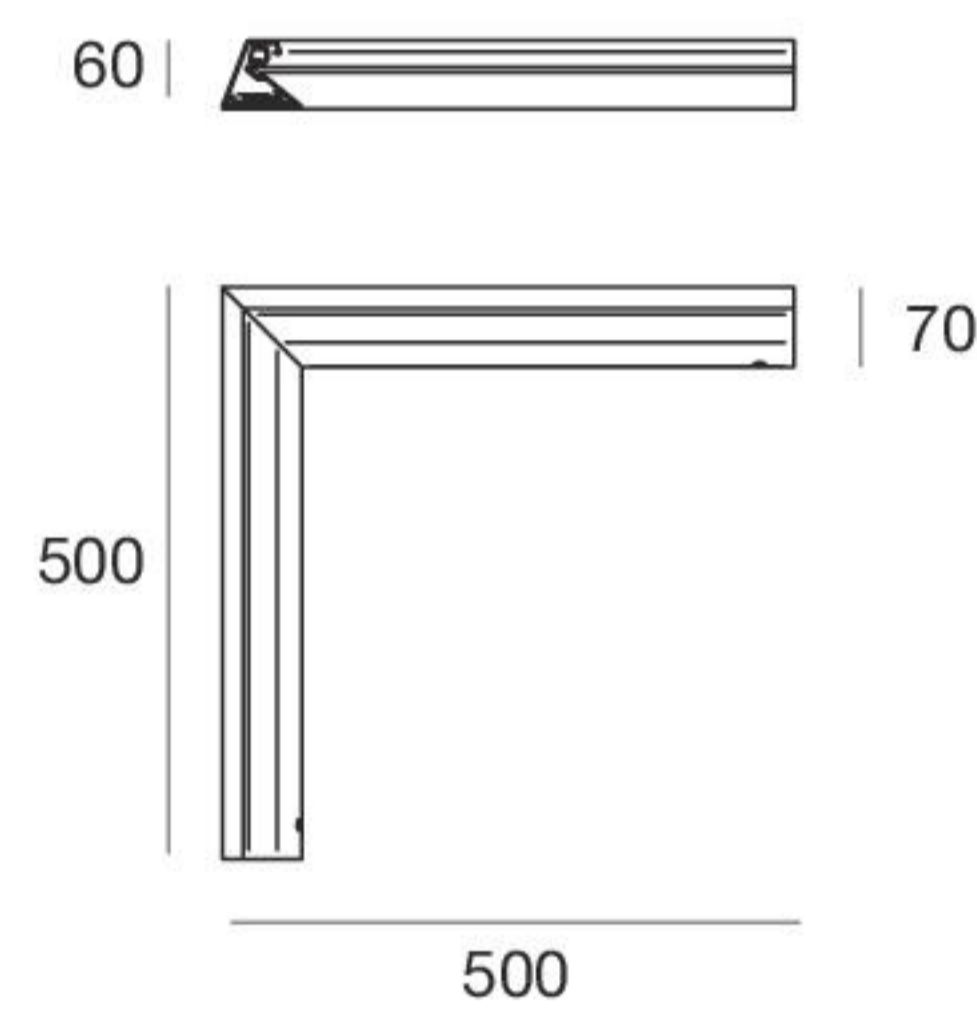

Dirigo_M2 Aluminium MASTER | Linear profiles

BK Grey	64645	1010 mm
Grey	64644	1010 mm
Cor-Ten	64595	1010 mm

Master

To be completed with dedicated installation accessories and with lighting unit

Dirigo_M2 Aluminium SLAVE | Linear profiles

BK Grey	62400	1000 mm
Grey	62401	1000 mm
Cor-Ten	62402	1000 mm
BK Grey	64647	2000 mm
Grey	64646	2000 mm
Cor-Ten	64597	2000 mm

Slave

To be completed with dedicated installation accessories and with lighting unit

Dirigo_M2 Aluminium IN-corner | Linear profiles

BK Grey	64664	500 x 500 mm
Grey	64665	500 x 500 mm
Cor-Ten	64666	500 x 500 mm

To be completed with dedicated installation accessories and with lighting unit

Dirigo_M2 Aluminium OUT-corner | Linear profiles

BK Grey	64667	500 x 500 mm
Grey	64668	500 x 500 mm
Cor-Ten	64669	500 x 500 mm

To be completed with dedicated installation accessories and with lighting unit