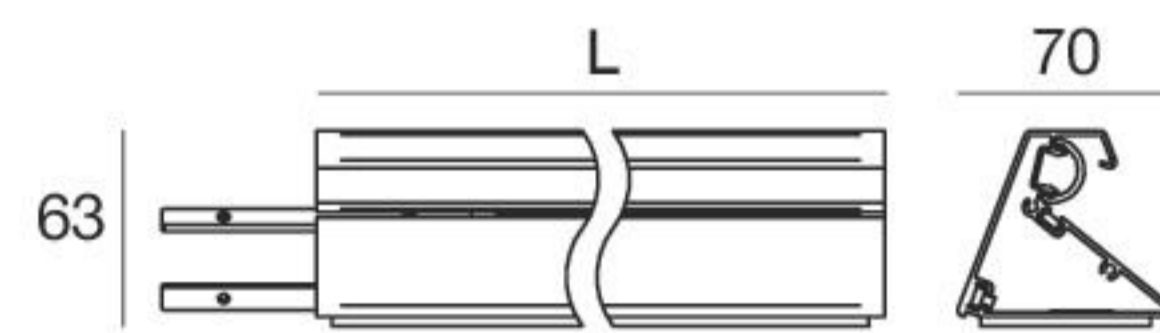

Dirigo_M2 Aluminium MASTER | Linear profiles

BK Grey	64645	1010 mm
Grey	64644	1010 mm
Cor-Ten	64595	1010 mm

Master

To be completed with dedicated installation accessories and with lighting unit

Dirigo_M2 Aluminium SLAVE | Linear profiles

BK Grey	62400	1000 mm
Grey	62401	1000 mm
Cor-Ten	62402	1000 mm
BK Grey	64647	2000 mm
Grey	64646	2000 mm
Cor-Ten	64597	2000 mm

Slave

To be completed with dedicated installation accessories and with lighting unit

Dirigo_M2 Aluminium IN-corner | Linear profiles

BK Grey	64664	500 x 500 mm
Grey	64665	500 x 500 mm
Cor-Ten	64666	500 x 500 mm

To be completed with dedicated installation accessories and with lighting unit

Dirigo_M2 Aluminium OUT-corner | Linear profiles

BK Grey	64667	500 x 500 mm
Grey	64668	500 x 500 mm
Cor-Ten	64669	500 x 500 mm

To be completed with dedicated installation accessories and with lighting unit