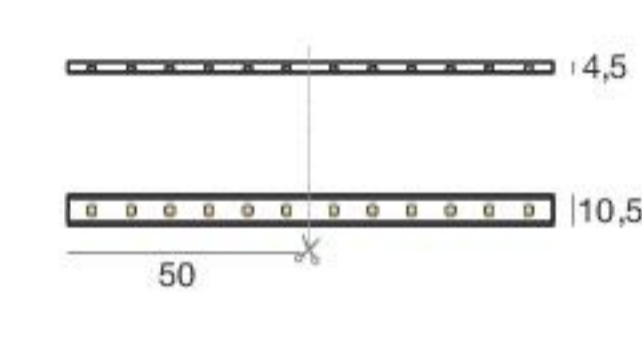

62403 Lighting unit

Led strip 14,4 W/m
3000K
5 mt

62403N Lighting unit
Led strip 14,4 W/m
4000K
5 mt