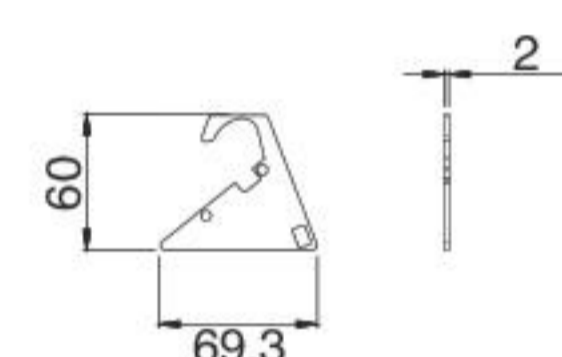

Joining caps

Aluminium
1 pc

BK Grey	64661
Grey	64663
Cor-Ten	64662