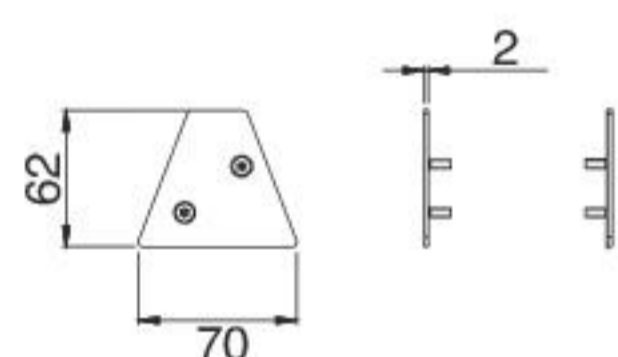

ACCESSORIES AND CONFIGURATION

Sealing caps

Aluminium
2 pcs

BK Grey	64641
Grey	64640
Cor-Ten	64589