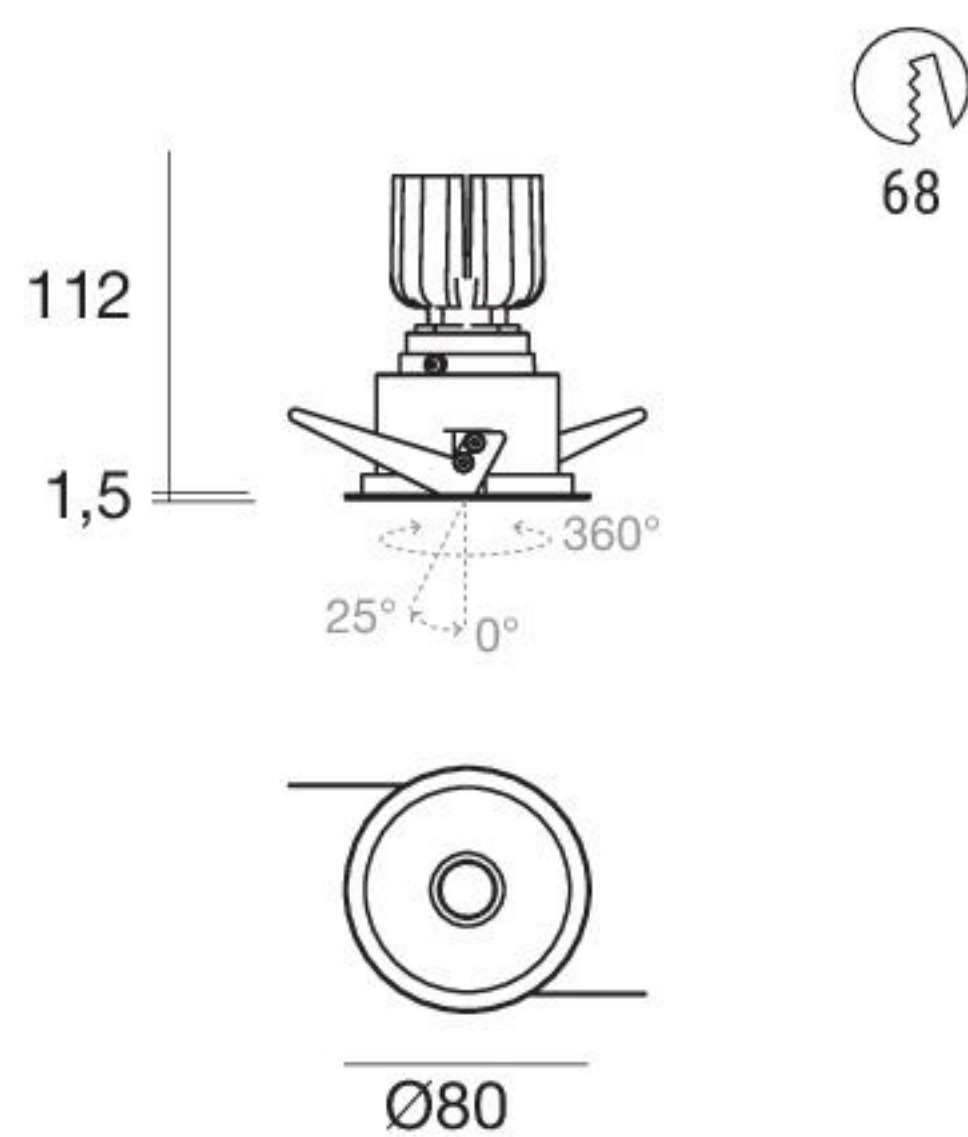

Warp_RJ | Downlight | powerLED 8 W 700 mA

Balance - CRI 92

White	81258	2700 K	689 lm	M	Spot	15
Black	81259	3000 K	738 lm	W	Medium Flood	30
		4000 K	796 lm	N	Flood	60

Efficiency - CRI 80

White	81260	2700 K	854 lm	M	Spot	15
Black	81261	3000 K	854 lm	W	Medium Flood	30
		4000 K	922 lm	N	Flood	60

Electronics

99735 ON/OFF 1 art.	99733 0/1-10V 1 art.	99731 DALI 1 art.

Warp_RJ | Downlight | arrayLED 15 W 400 mA

Balance - CRI 92

White	81262	2700 K	1568 lm	M	Spot	15
Black	81263	3000 K	1677 lm	W	Medium Flood	30
		4000 K	1904 lm	N	Flood	60

Efficiency - CRI 80

White	81264	2700 K	1932 lm	M	Spot	15
Black	81265	3000 K	1932 lm	W	Medium Flood	30
		4000 K	2078 lm	N	Flood	60

Electronics

99740 ON/OFF 1 art.	99739 0/1-10V 1 art.	99738 DALI 1 art.