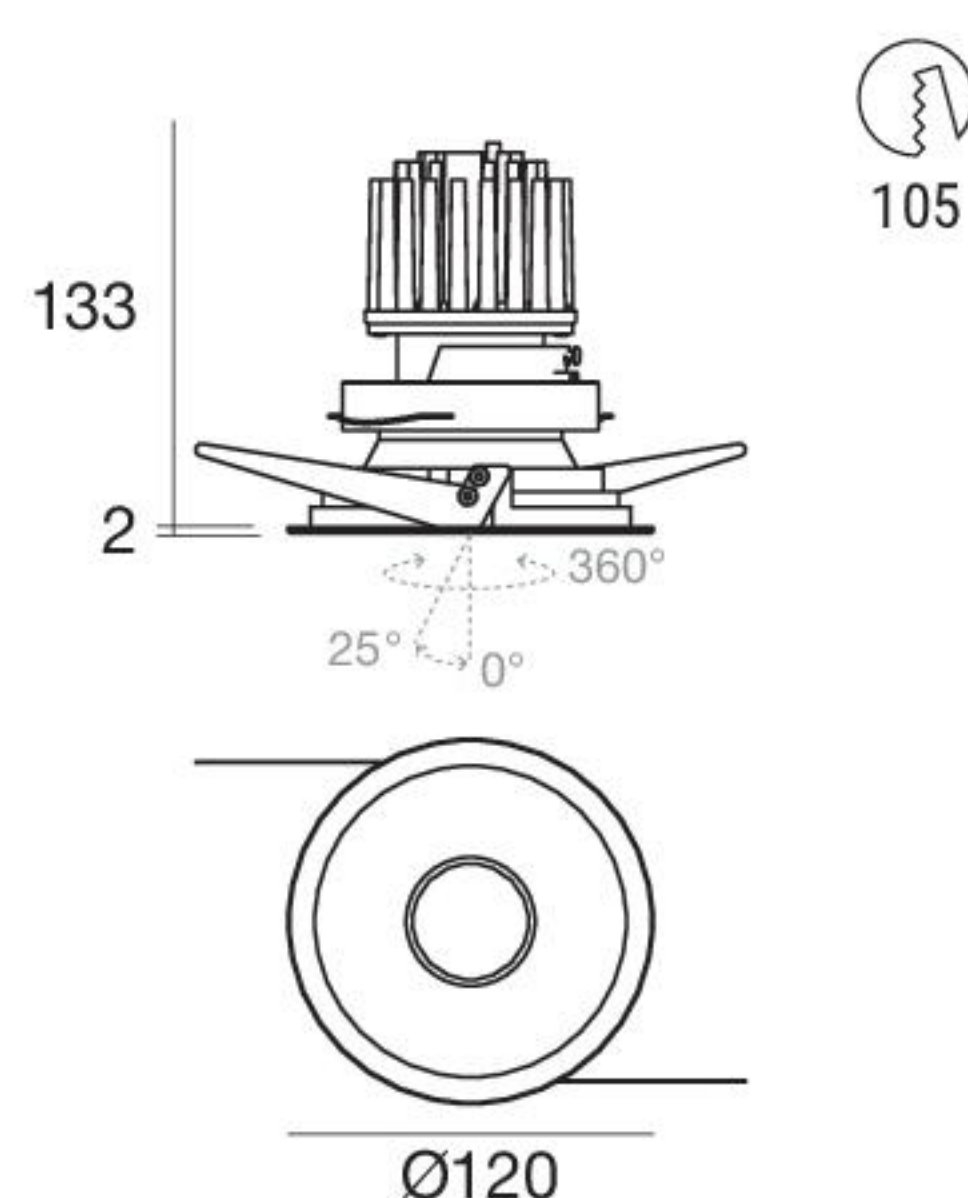

Warp_RJ | Downlight | powerLED 8 W 700 mA

Balance - CRI 92

White	81258	2700 K	689 lm	M	Spot	15
Black	81259	3000 K	738 lm	W	Medium Flood	30
		4000 K	796 lm	N	Flood	60

Efficiency - CRI 80

White	81260	2700 K	854 lm	M	Spot	15
Black	81261	3000 K	854 lm	W	Medium Flood	30
		4000 K	922 lm	N	Flood	60

Electronics

99735 ON/OFF 1 art.	99733 0/1-10V 1 art.	99731 DALI 1 art.

Warp_RJ | Downlight | arrayLED 15 W 400 mA

Balance - CRI 92

White	81262	2700 K	1568 lm	M	Spot	15
Black	81263	3000 K	1677 lm	W	Medium Flood	30
		4000 K	1904 lm	N	Flood	60

Efficiency - CRI 80

White	81264	2700 K	1932 lm	M	Spot	15
Black	81265	3000 K	1932 lm	W	Medium Flood	30
		4000 K	2078 lm	N	Flood	60

Electronics

99740 ON/OFF 1 art.	99739 0/1-10V 1 art.	99738 DALI 1 art.