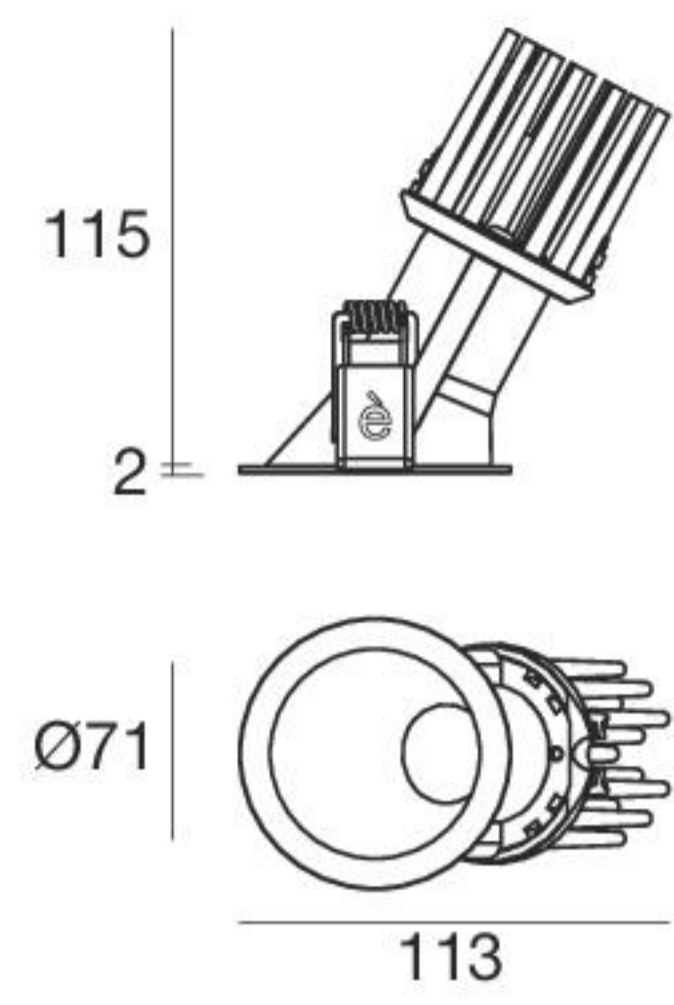

Warp_RY | Downlight | powerLED 10 W 800 mA

64

Balance - CRI 92

White	90846	2700 K	1054 lm	M	Spot	15
Black	90847	3000 K	1135 lm	W	Medium Flood	30
		4000 K	1216 lm	N	Flood	60

HC

White	90850
Black	90851

Efficiency - CRI 80

White	90844	2700 K	1216 lm	M	Spot	15
Black	90845	3000 K	1310 lm	W	Medium Flood	30
		4000 K	1405 lm	N	Flood	60

HC

White	90848
Black	90849

Electronics

99735 ON/OFF 1 art.	99733 0/1-10V 1 art.	99731 DALI 1 art.

White	90860	2700 K	1932 lm	M	Spot	15
Black	90861	3000 K	1932 lm	W	Medium Flood	30
		4000 K	2078 lm	N	Flood	60

HC

White	90864
Black	90865

Electronics

99740 ON/OFF 1 art.	99739 0/1-10V 1 art.	99738 DALI 1 art.