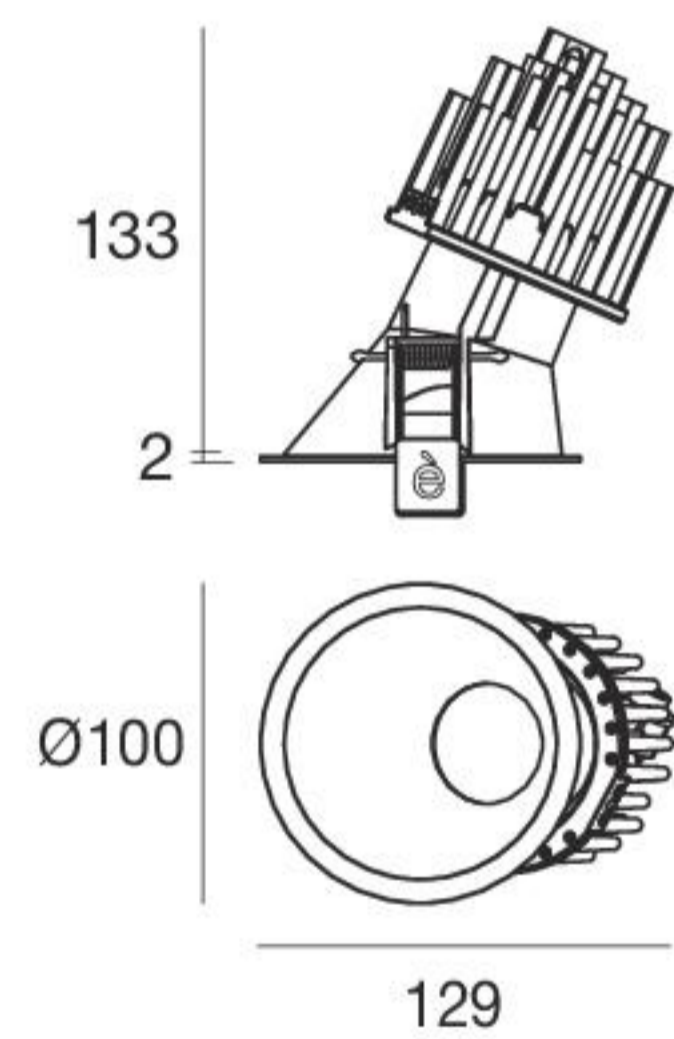

Warp_RY | Downlight | arrayLED 15 W 400 mA

92

Balance - CRI 92

White	90862	2700 K	1568 lm	M	Spot	15
Black	90863	3000 K	1677 lm	W	Medium Flood	30
		4000 K	1804 lm	N	Flood	60

HC

White	90866
Black	90867

Efficiency - CRI 80

White	90860	2700 K	1932 lm	M	Spot	15
Black	90861	3000 K	1932 lm	W	Medium Flood	30
		4000 K	2078 lm	N	Flood	60

HC

White	90864
Black	90865

Electronics

99740 ON/OFF 1 art.	99739 0/1-10V 1 art.	99738 DALI 1 art.