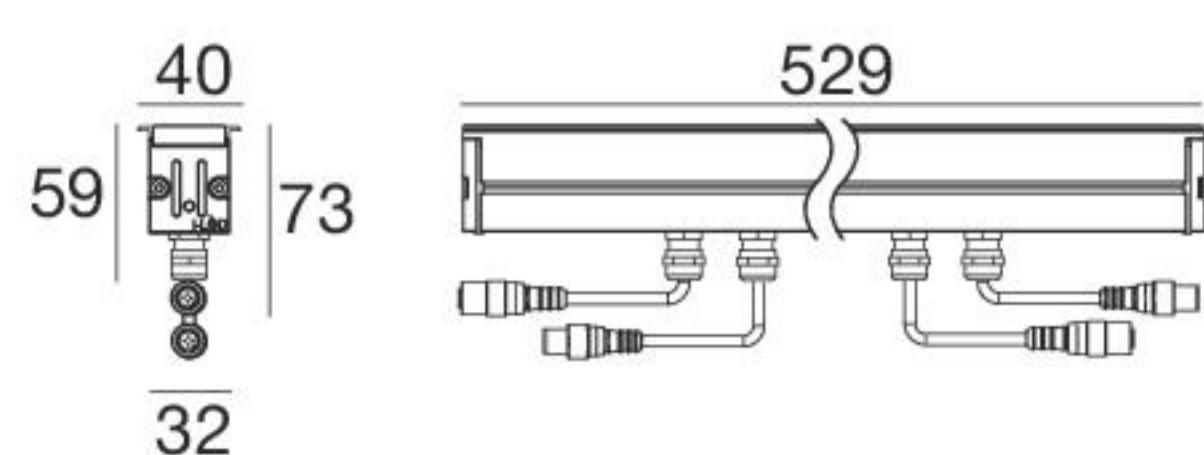

Xenia_A Pro RGBW DMX | Linear profiles | 100-240V | powerLED

7,3 W DC - 8,5 W AC

Anod. Al.	81941	RGBW natural white	Q	Elliptic	25
	3 x 4 LEDs	RGBW warm white	V		

19,3 W DC - 22,6 W AC

Anod. Al.	81942	RGB	Q	Elliptic	25
	8 x 4 LEDs	RGBW warm white	V		

Outer casings

530 mm **99820**
1170 mm **99821**

2 x Line sealing caps

99766

Ceiling-mounted recessed installation spring

99818

Cables

99216 1,5 m power cable F 4 pin M12	89190 5 m power cable F 4 pin M12	98437 1 m Extension for power cable M+F 4 pin M12	98149 5 m Extension for power cable M+F 4 pin M12	89188 10 m Extension for power cable M+F 4 pin M12	89189 5 m DMX cable M 5 pin M12
89186 5 m DMX cable M 5 pin M12 + M 3 pin XLR	98494 5 m DMX cable M 5 pin M12 + F 3 pin XLR	98493 5 m DMX cable M 5 pin M12 + M 5 pin XLR	98994 1 m DMX extension M+F	98993 5 m DMX extension M+F	89187 10 m DMX extension M+F