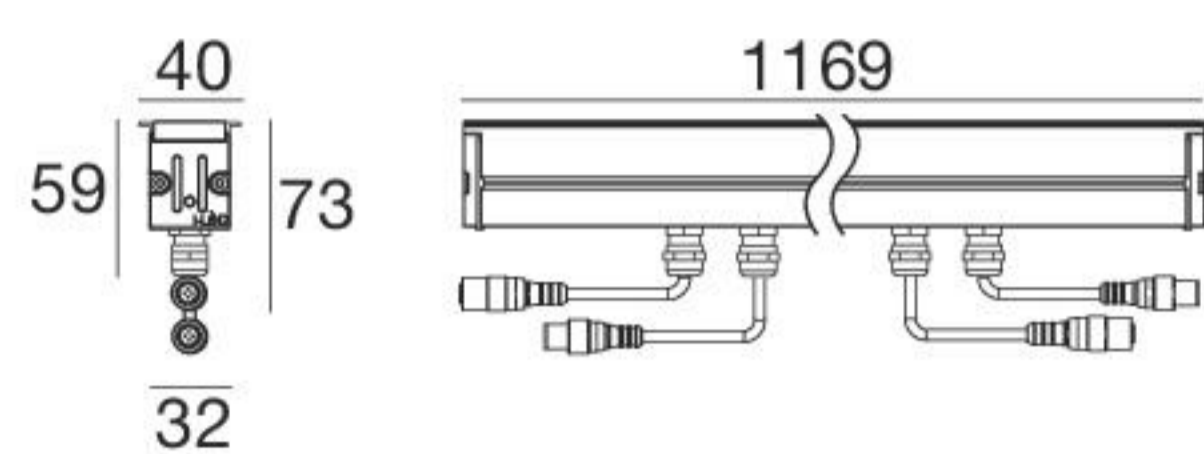

Xenia_A Pro RGBW DMX | Linear profiles | 100-240V | powerLED

7,3 W DC - 8,5 W AC

Anod. Al.	81941	RGBW natural white	Q	Elliptic	25
	3 x 4 LEDs	RGBW warm white	V		

19,3 W DC - 22,6 W AC

Anod. Al.	81942	RGB	Q	Elliptic	25
	8 x 4 LEDs	RGBW warm white	V		

Outer casings

530 mm **99820**
1170 mm **99821**

2 x Line sealing caps

99766

Ceiling-mounted recessed installation spring

99818

Cables

99216 1,5 m power cable F 4 pin M12	89190 5 m power cable F 4 pin M12	98437 1 m Extension for power cable M+F 4 pin M12	98149 5 m Extension for power cable M+F 4 pin M12	89188 10 m Extension for power cable M+F 4 pin M12	89189 5 m DMX cable M 5 pin M12
89186 5 m DMX cable M 5 pin M12 + M 3 pin XLR	98494 5 m DMX cable M 5 pin M12 + F 3 pin XLR	98493 5 m DMX cable M 5 pin M12 + M 5 pin XLR	98994 1 m DMX extension M+F	98993 5 m DMX extension M+F	89187 10 m DMX extension M+F