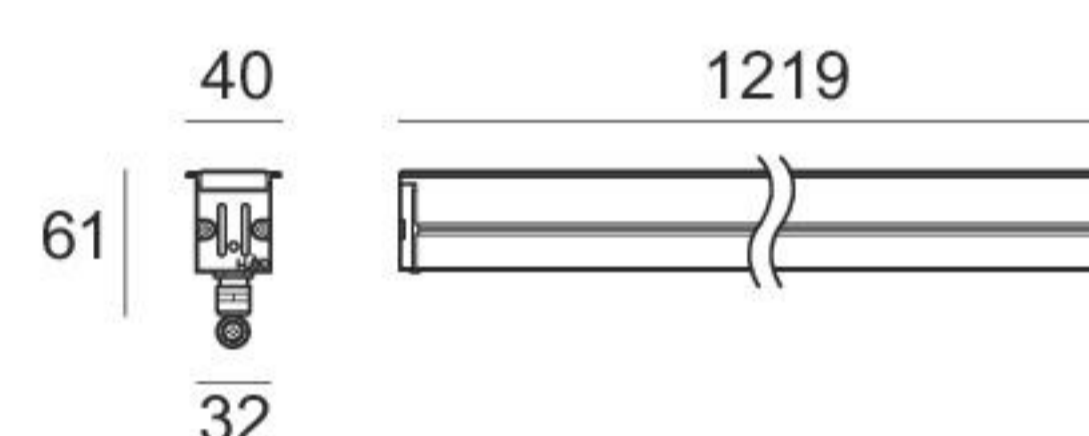

31,8 W DC - 35,4 W AC

Anod. Al.	On/Off	81468	2700K	3671 lm	M	Narrow Spot	08
Anod. Al.	1-10 V	81684	3000K	3928 lm	W	Medium Flood	20
			4000K	4476 lm	N	Flood	50
						Wide Flood	90
						Elliptic	25
						Asymmetric	07