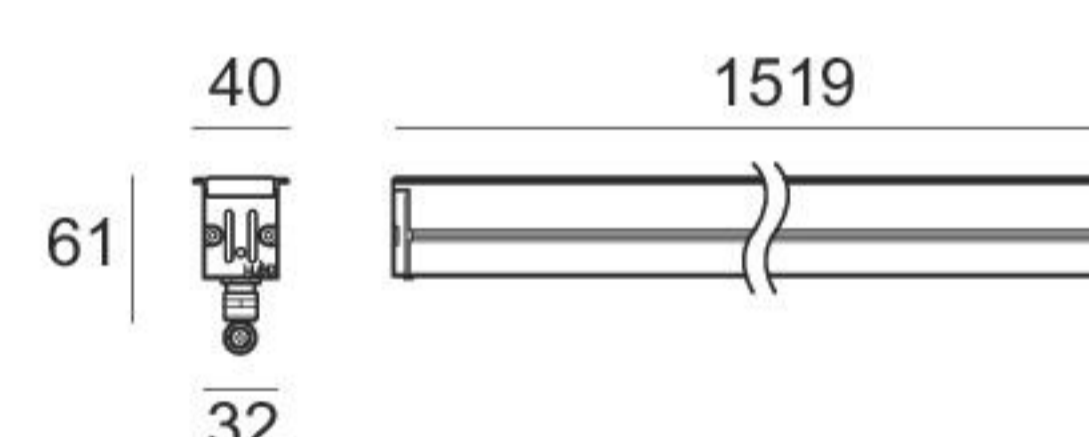

37,4 W DC - 44 W AC

Anod. Al.	On/Off	81624	2700K	4588 lm	M	Narrow Spot	08
Anod. Al.	1-10 V	81685	3000K	4910 lm	W	Medium Flood	20
			4000K	5594 lm	N	Flood	50
						Wide Flood	90
						Elliptic	25
						Asymmetric	07