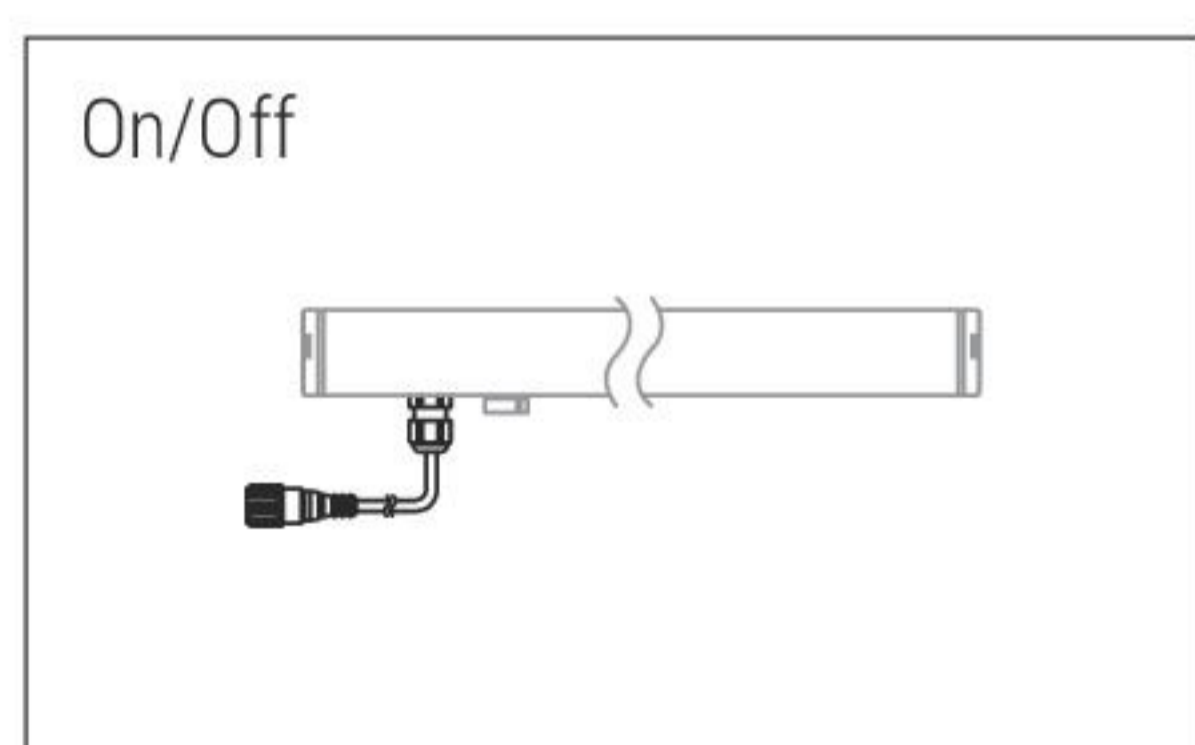

Outer casings

360 mm	99761
620 mm	99762
920 mm	99763
1220 mm	99764
1520 mm	99765

2 x Line sealing caps

99766

Ceiling-mounted recessed installation spring

99818

Cables

99216	89190	98437	98149	89188
1,5 m power cable F 4 pin M12	5 m power cable F 4 pin M12	1 m Extension for power cable M+F 4 pin M12	5 m Extension for power cable M+F 4 pin M12	10 m Extension for power cable M+F 4 pin M12
89362	89361			
5 m 1-10V_DALI cable F 5 pin M12	10 m 1-10V_ DALI extension M+F 5 pin M12