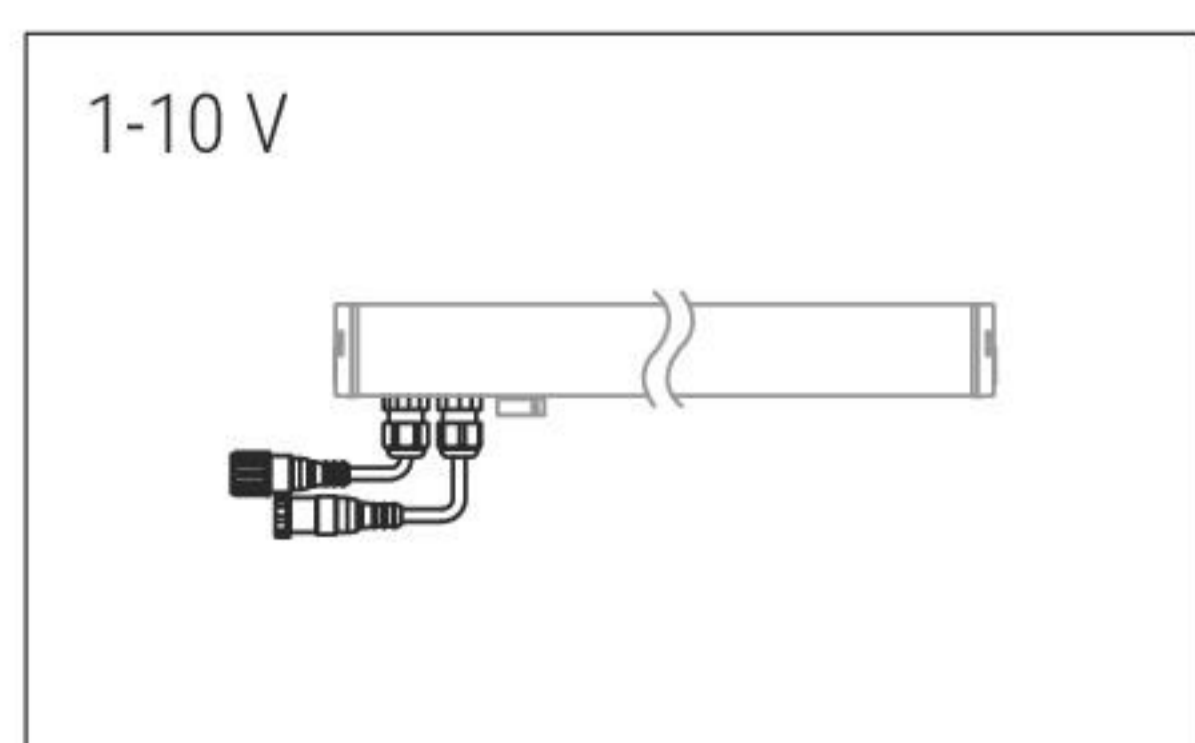

Outer casings

360 mm	99761
620 mm	99762
920 mm	99763
1220 mm	99764
1520 mm	99765

2 x Line sealing caps

99766

Ceiling-mounted recessed installation spring

99818

Cables

99216	89190	98437	98149	89188
1,5 m power cable F 4 pin M12	5 m power cable F 4 pin M12	1 m Extension for power cable M+F 4 pin M12	5 m Extension for power cable M+F 4 pin M12	10 m Extension for power cable M+F 4 pin M12
89362	89361			
5 m 1-10V_DALI cable F 5 pin M12	10 m 1-10V_ DALI extension M+F 5 pin M12