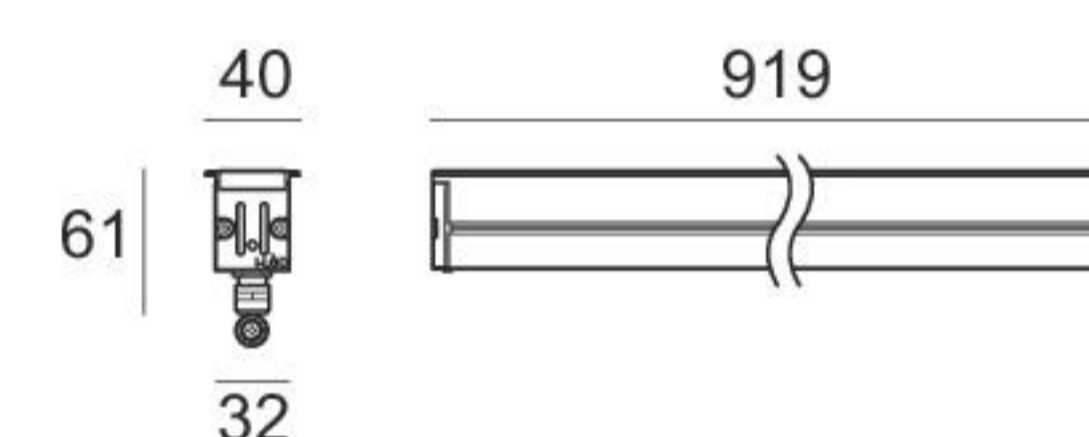

8 W DC - 9 W AC

Anod. Al.	On/Off	81465	2700K	956 lm	M	Narrow Spot	08
			3000K	1025 lm	W	Medium Flood	20
			4000K	1164 lm	N	Flood	50
						Wide Flood	90
						Elliptic	25
						Asymmetric	07

15,1W DC - 17,1 W AC

Anod. Al.	On/Off	81466	2700K	1835 lm	M	Narrow Spot	08
Anod. Al.	1-10 V	81682	3000K	1964 lm	W	Medium Flood	20
			4000K	2238 lm	N	Flood	50
						Wide Flood	90
						Elliptic	25
						Asymmetric	07

23,1 W DC - 26,2 W AC

Anod. Al.	On/Off	81624	2700K	4588 lm	M	Narrow Spot	08
Anod. Al.	1-10 V	81685	3000K	4910 lm	W	Medium Flood	20
			4000K	5594 lm	N	Flood	50
						Wide Flood	90
						Elliptic	25
						Asymmetric	07

Outer casings