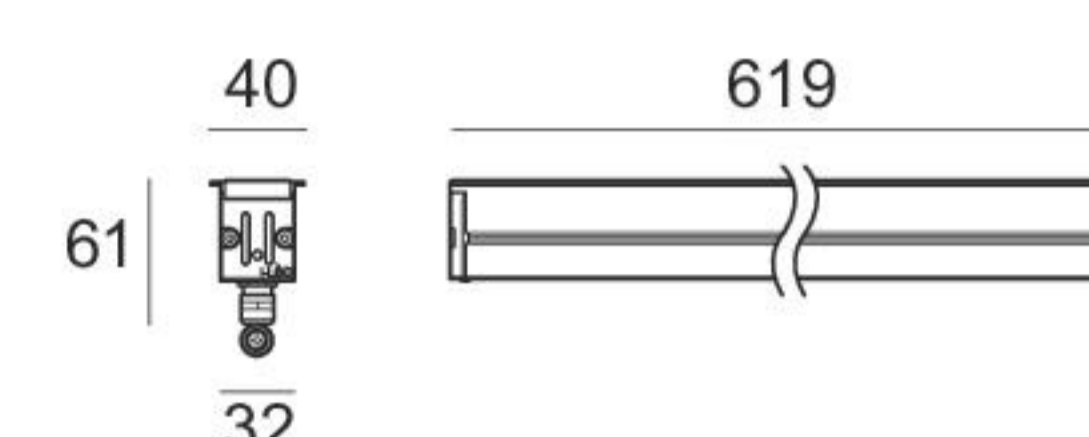

8 W DC - 9 W AC

Anod. Al.	On/Off	81465	2700K	956 lm	M	Narrow Spot	08
			3000K	1025 lm	W	Medium Flood	20
			4000K	1164 lm	N	Flood	50
						Wide Flood	90
						Elliptic	25
						Asymmetric	07

15,1W DC - 17,1 W AC

Anod. Al.	On/Off	81466	2700K	1835 lm	M	Narrow Spot	08
Anod. Al.	1-10 V	81682	3000K	1964 lm	W	Medium Flood	20
			4000K	2238 lm	N	Flood	50
						Wide Flood	90
						Elliptic	25
						Asymmetric	07

23,1 W DC - 26,2 W AC

Anod. Al.	On/Off	81624	2700K	4588 lm	M	Narrow Spot	08
Anod. Al.	1-10 V	81685	3000K	4910 lm	W	Medium Flood	20
			4000K	5594 lm	N	Flood	50
						Wide Flood	90
						Elliptic	25
						Asymmetric	07

Outer casings