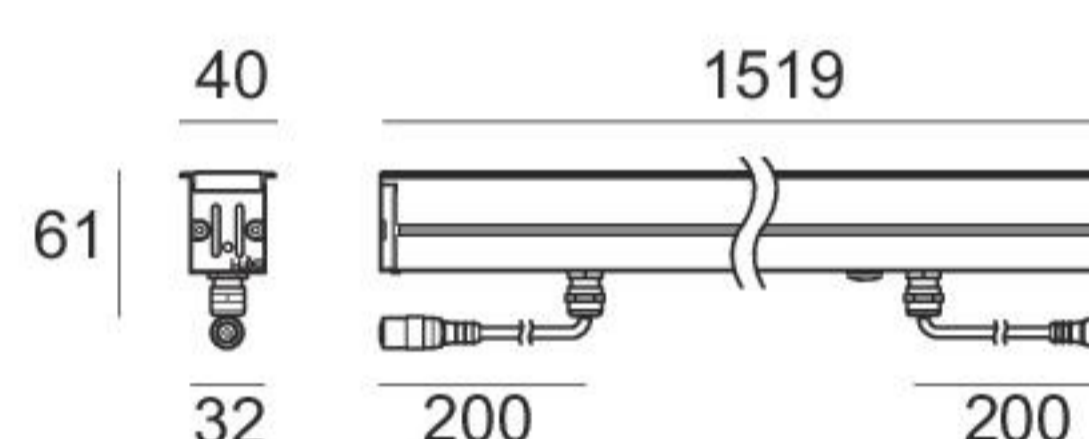

32,5 W DC

Anod. Al.	On/Off	81621	2700K	3820 lm	M	Spot	20
			3000K	4005 lm	W	Medium Flood	50
			4000K	4190 lm	N	Flood	90
						Asymmetric	07

Outer casings

	360 mm	99761
	620 mm	99762
	920 mm	99763
	1220 mm	99764
	1520 mm	99765

2 x Line sealing caps

	99766
	99818

Cables

99216	89190	98437	98149	89188
1,5 m power cable F 4 pin M12	5 m power cable F 4 pin M12	1 m Extension for power cable M+F 4 pin M12	5 m Extension for power cable M+F 4 pin M12	10 m Extension for power cable M+F 4 pin M12

Electronics

89179 ON/OFF 24 W	89359 ON/OFF 48 W	99331 ON/OFF 150 W	99332 0/1-10V 150 W	99722 DALI 120 W