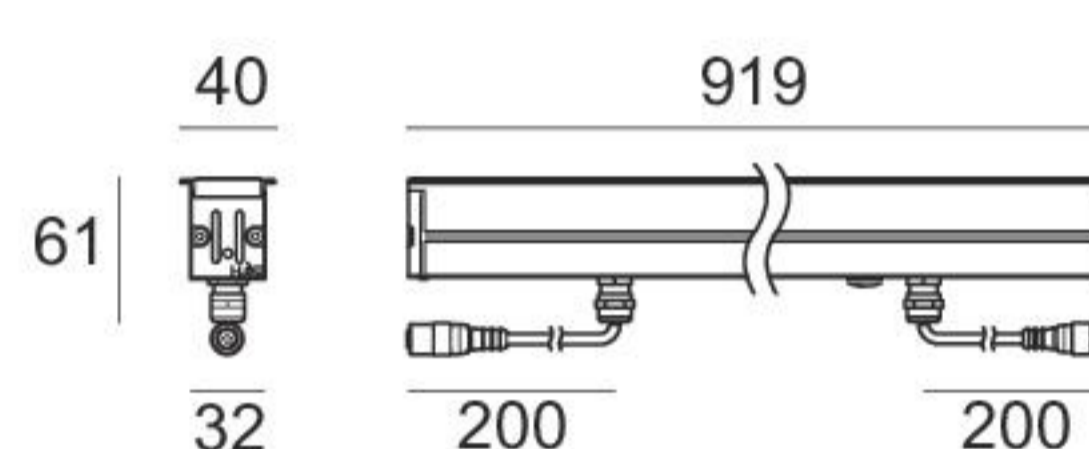

19,5 W DC

Anod. Al.	On/Off	81455	2700K	2292 lm	M	Spot	20
			3000K	2403 lm	W	Medium Flood	50
			4000K	2514 lm	N	Flood	90
						Asymmetric	07