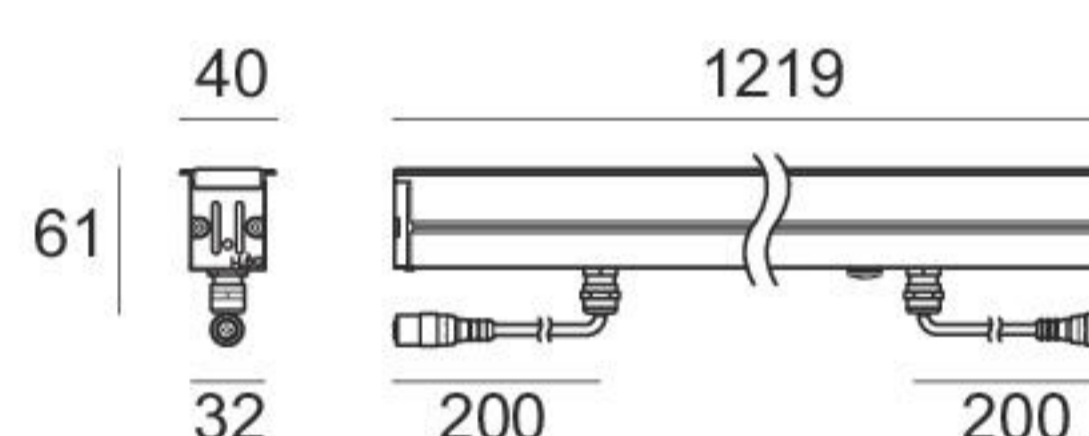

26 W DC

Anod. Al.	On/Off	81456	2700K	3056 lm	M	Spot	20
			3000K	3204 lm	W	Medium Flood	50
			4000K	3352 lm	N	Flood	90
						Asymmetric	07