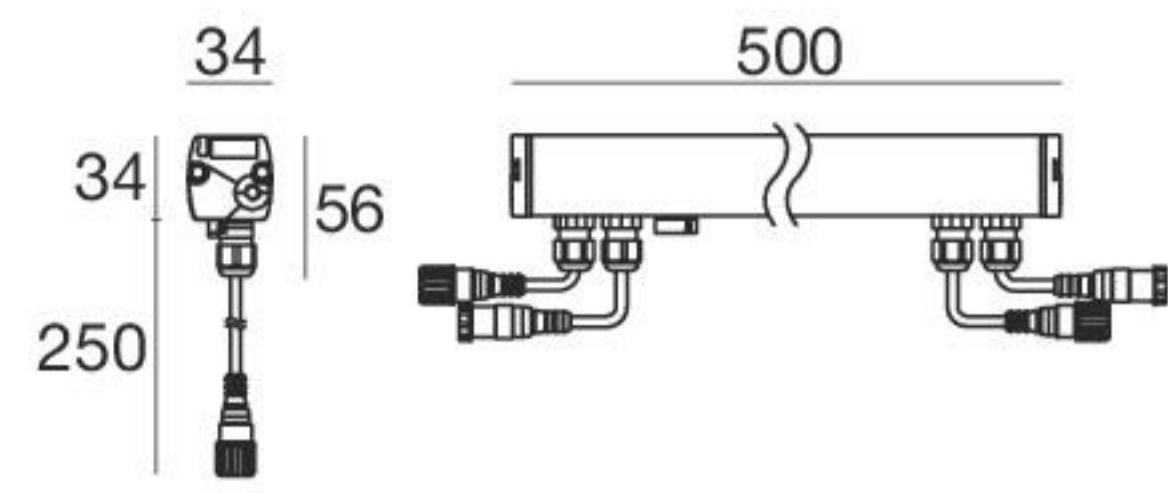

RGBW

7,3 W DC - 8,5 W AC

Anod. Al.	93606	RGBW natural white	Q	Elliptic	25
	3 x 4 LEDs	RGBW warm white	V		

19,3 W DC - 22,6 W AC

Anod. Al.	93607	RGB	Q	Elliptic	25
	8 x 4 LEDs	RGBW warm white	V		

Steel fixing brackets

	46-67 mm 98949
	90 mm 89045
	150 mm 89046
	300 mm 89047

Anti-glaring accessory

	500 mm 98951
	1182 mm 98952

Electronics

		
DMX controllers	89564	89365
 995	DMX address	DMX LINE Clouser 120 Ohm

Cables

99216	89190	98437	98149	89188	89189
1,5 m power cable F 4 pin M12	5 m power cable F 4 pin M12	1 m Extension for power cable M+F 4 pin M12	5 m Extension for power cable M+F 4 pin M12	10 m Extension for power cable M+F 4 pin M12	5 m DMX cable M 5 pin M12
89186	98494	98493	98994	98993	89187
5 m DMX cable M 5 pin M12 + M 3 pin XLR	5 m DMX cable M 5 pin M12 + F 3 pin XLR	5 m DMX cable M 5 pin M12 + M 5 pin XLR	1 m DMX extension M+F	5 m DMX extension M+F	10 m DMX extension M+F