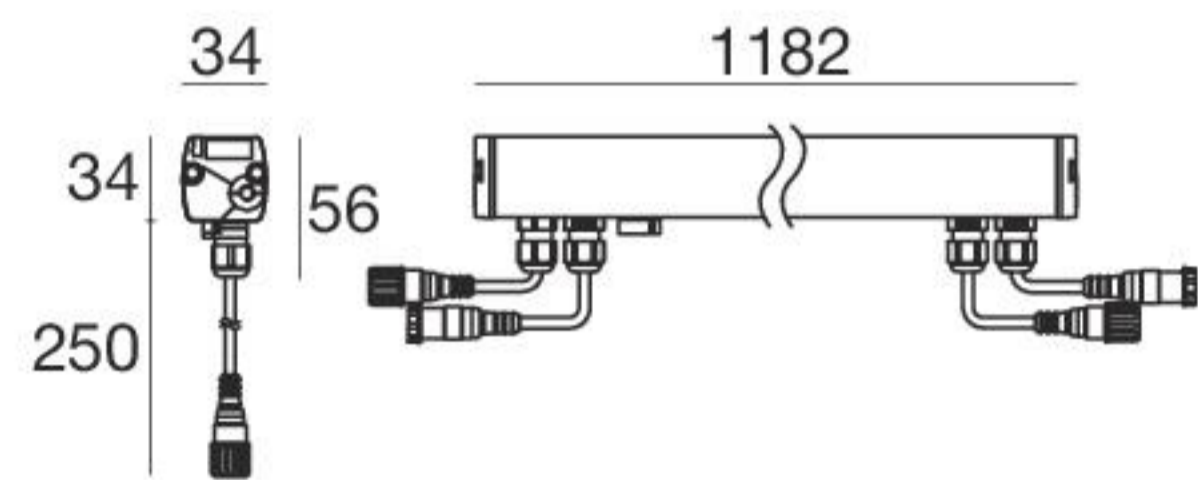

RGBW

7,3 W DC - 8,5 W AC

Anod. Al.	93606	RGBW natural white	Q	Elliptic	25
	3 x 4 LEDs	RGBW warm white	V		

19,3 W DC - 22,6 W AC

Anod. Al.	93607	RGB	Q	Elliptic	25
	8 x 4 LEDs	RGBW warm white	V		

Steel fixing brackets

	46-67 mm 98949
	90 mm 89045
	150 mm 89046
	300 mm 89047

Anti-glaring accessory

	500 mm 98951
	1182 mm 98952

Electronics

		
DMX controllers	89564	89365
 995	DMX address	DMX LINE Clouser 120 Ohm

Cables

99216	89190	98437	98149	89188	89189
1,5 m power cable F 4 pin M12	5 m power cable F 4 pin M12	1 m Extension for power cable M+F 4 pin M12	5 m Extension for power cable M+F 4 pin M12	10 m Extension for power cable M+F 4 pin M12	5 m DMX cable M 5 pin M12
89186	98494	98493	98994	98993	89187
5 m DMX cable M 5 pin M12 + M 3 pin XLR	5 m DMX cable M 5 pin M12 + F 3 pin XLR	5 m DMX cable M 5 pin M12 + M 5 pin XLR	1 m DMX extension M+F	5 m DMX extension M+F	10 m DMX extension M+F