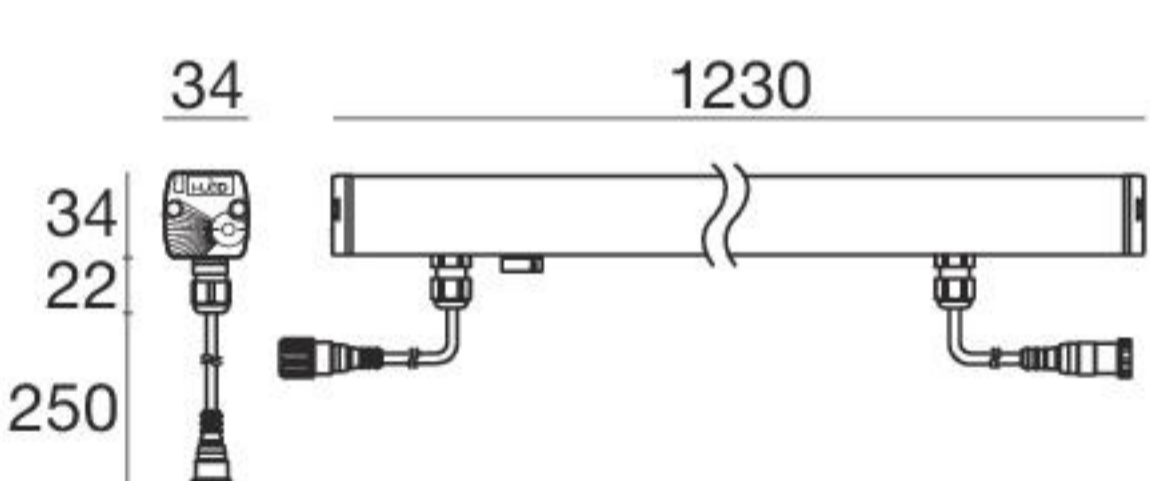

6 W DC - 7 W AC

Anod. Al.	93594	2700K	703 lm	M	Narrow Spot	08
	3 LEDs	3000K	703 lm	W	Medium Flood	20
		4000K	749 lm	N	Flood	50
					Wide Flood	90
					Elliptic	25
					Asymmetric	07

12 W DC - 13 W AC

Anod. Al.	93595	2700K	1406 lm	M	Narrow Spot	08
	6 LEDs	3000K	1406 lm	W	Medium Flood	20
		4000K	1498 lm	N	Flood	50
					Wide Flood	90
					Elliptic	25
					Asymmetric	07

18 W DC - 20 W AC

Anod. Al.	93596	2700K	2109 lm	M	Narrow Spot	08
	9 LEDs	3000K	2109 lm	W	Medium Flood	20
		4000K	2247 lm	N	Flood	50
					Wide Flood	90
					Elliptic	25
					Asymmetric	07

24 W DC - 26 W AC

Anod. Al.	93605	2700K	2812 lm	M	Narrow Spot	08
	12 LEDs	3000K	2812 lm	W	Medium Flood	20
		4000K	2996 lm	N	Flood	50
					Wide Flood	90
					Elliptic	25
					Asymmetric	07

Steel fixing brackets

	46-67 mm 98949
	90 mm 89045
	150 mm 89046
	300 mm 89047