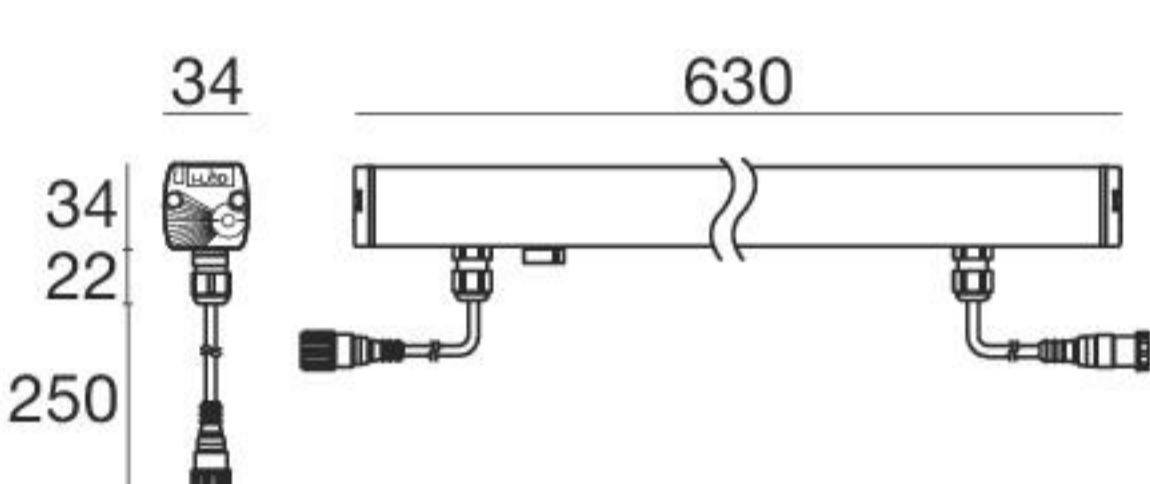

6 W DC - 7 W AC

Anod. Al.	93594	2700K	703 lm	M	Narrow Spot	08
	3 LEDs	3000K	703 lm	W	Medium Flood	20
		4000K	749 lm	N	Flood	50
					Wide Flood	90
					Elliptic	25
					Asymmetric	07

12 W DC - 13 W AC

Anod. Al.	93595	2700K	1406 lm	M	Narrow Spot	08
	6 LEDs	3000K	1406 lm	W	Medium Flood	20
		4000K	1498 lm	N	Flood	50
					Wide Flood	90
					Elliptic	25
					Asymmetric	07

18 W DC - 20 W AC

Anod. Al.	93596	2700K	2109 lm	M	Narrow Spot	08
	9 LEDs	3000K	2109 lm	W	Medium Flood	20
		4000K	2247 lm	N	Flood	50
					Wide Flood	90
					Elliptic	25
					Asymmetric	07

24 W DC - 26 W AC

Anod. Al.	93605	2700K	2812 lm	M	Narrow Spot	08
	12 LEDs	3000K	2812 lm	W	Medium Flood	20
		4000K	2996 lm	N	Flood	50
					Wide Flood	90
					Elliptic	25
					Asymmetric	07

Steel fixing brackets

	46-67 mm 98949
	90 mm 89045
	150 mm 89046
	300 mm 89047