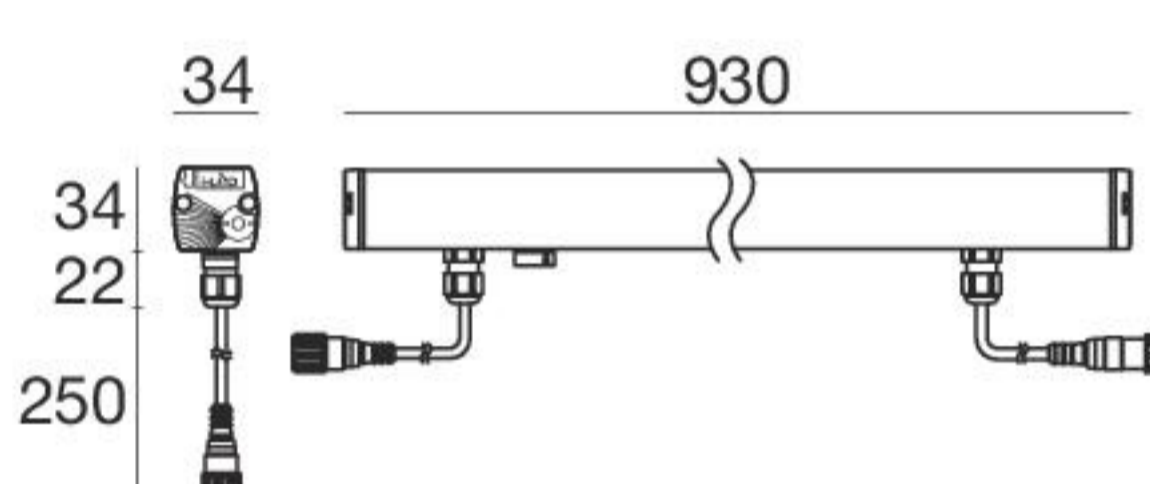

6 W DC - 7 W AC

Anod. Al.	93594	2700K	703 lm	M	Narrow Spot	08
	3 LEDs	3000K	703 lm	W	Medium Flood	20
		4000K	749 lm	N	Flood	50
					Wide Flood	90
					Elliptic	25
					Asymmetric	07

12 W DC - 13 W AC

Anod. Al.	93595	2700K	1406 lm	M	Narrow Spot	08
	6 LEDs	3000K	1406 lm	W	Medium Flood	20
		4000K	1498 lm	N	Flood	50
					Wide Flood	90
					Elliptic	25
					Asymmetric	07

18 W DC - 20 W AC

Anod. Al.	93596	2700K	2109 lm	M	Narrow Spot	08
	9 LEDs	3000K	2109 lm	W	Medium Flood	20
		4000K	2247 lm	N	Flood	50
					Wide Flood	90
					Elliptic	25
					Asymmetric	07

24 W DC - 26 W AC

Anod. Al.	93605	2700K	2812 lm	M	Narrow Spot	08
	12 LEDs	3000K	2812 lm	W	Medium Flood	20
		4000K	2996 lm	N	Flood	50
					Wide Flood	90
					Elliptic	25
					Asymmetric	07

Steel fixing brackets

	46-67 mm 98949
	90 mm 89045
	150 mm 89046
	300 mm 89047