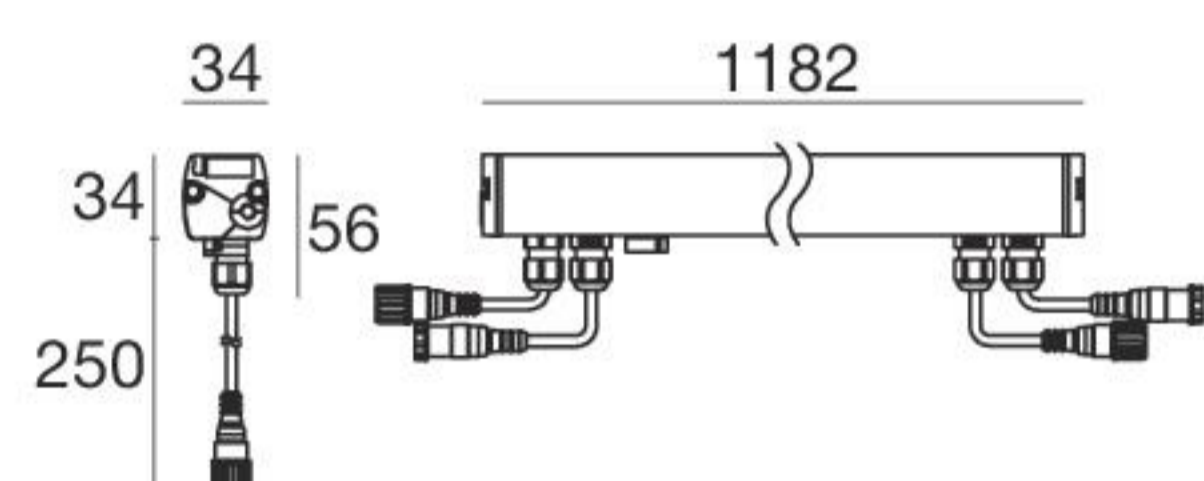

12 W DC - 13 W AC

Anod. Al.	94054	RGBW natural white	Q	Medium Flood	20
		RGBW warm white	V	Flood	50
				Wide Flood	90
				Asymmetric	07
				General	00

RGBW

22 W DC - 24 W AC

Anod. Al.	94057	RGBW natural white	Q	Medium Flood	20
		RGBW warm white	V	Flood	50
				Wide Flood	90
				Asymmetric	07
				General	00

Steel fixing brackets

- 46-67 mm **98949**
- 90 mm **89045**
- 150 mm **89046**
- 300 mm **89047**

Anti-glaring accessory

- 535 mm **98953**
- 1182 mm **98952**

Electronics

DMX controllers
995

89564
DMX address

89365
DMX LINE
Clouser 120 Ohm

Cables

99216 1,5 m power cable F 4 pin M12	89190 5 m power cable F 4 pin M12	98437 1 m Extension for power cable M+F 4 pin M12	98149 5 m Extension for power cable M+F 4 pin M12	89188 10 m Extension for power cable M+F 4 pin M12	89189 5 m DMX cable M 5 pin M12
89186 5 m DMX cable M 5 pin M12 + M 3 pin XLR	98494 5 m DMX cable M 5 pin M12 + F 3 pin XLR	98493 5 m DMX cable M 5 pin M12 + M 5 pin XLR	98994 1 m DMX extension M+F	98993 5 m DMX extension M+F	89187 10 m DMX extension M+F