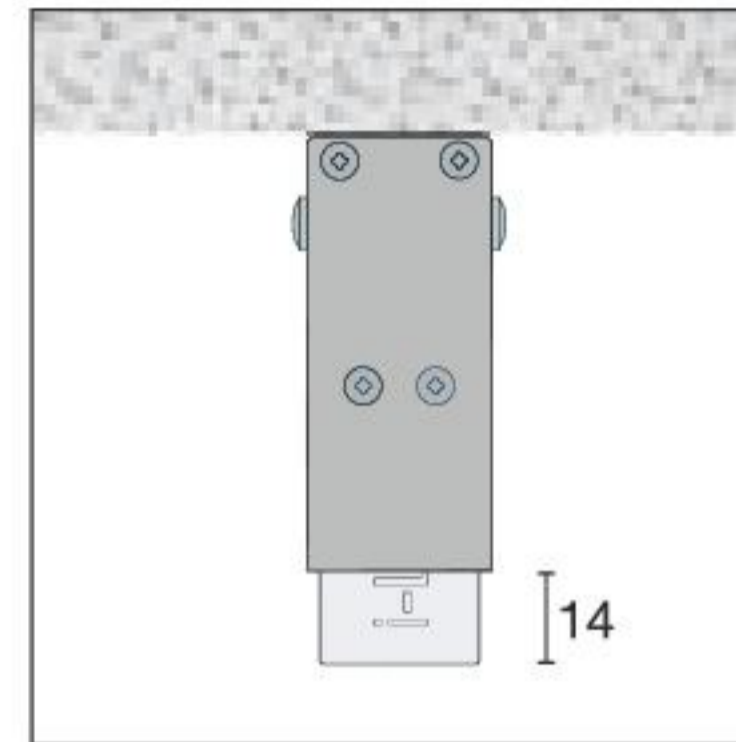

**Paseo | Outer casing for "3D" ceiling-mounted installation**

Anod. Al.	513 mm x Paseo 512 mm	<b>98836</b>
Anod. Al.	577 mm x Paseo 576 mm	<b>98839</b>
Anod. Al.	1153 mm x Paseo 1152 mm	<b>98837</b>
Anod. Al.	1453 mm x Paseo 1452 mm	<b>98838</b>

**Installation accessories**

**98840**  
2 x terminal caps for closing the profile.

**98841**  
Joining cap between the outer casings with hole for passing cables through

**Paseo | Outer casing with bracket for wall-mounted installation**

Outer casing

Anod. Al.	517 mm x Paseo 512 mm	<b>98842</b>
Anod. Al.	581 mm x Paseo 576 mm	<b>98843</b>
Anod. Al.	1157 mm x Paseo 1152 mm	<b>98844</b>
Anod. Al.	1457 mm x Paseo 1452 mm	<b>98845</b>

**Installation accessories**