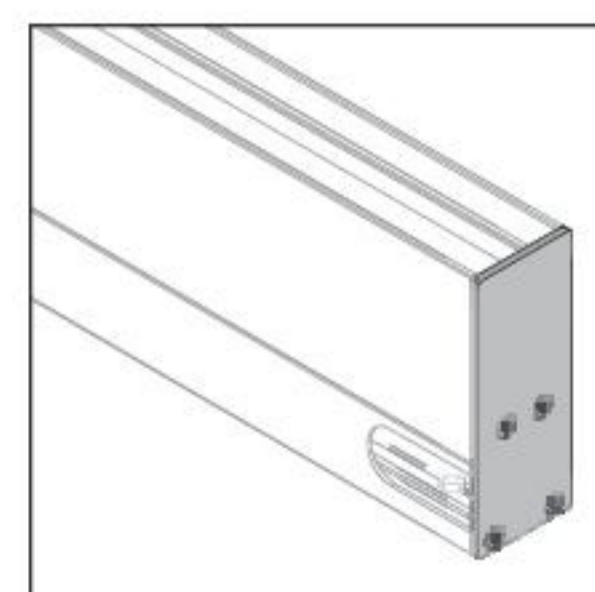

**Paseo | Outer casing for "3D" ceiling-mounted installation**

Anod. Al.	513 mm x Paseo 512 mm	<b>98836</b>
Anod. Al.	577 mm x Paseo 576 mm	<b>98839</b>
Anod. Al.	1153 mm x Paseo 1152 mm	<b>98837</b>
Anod. Al.	1453 mm x Paseo 1452 mm	<b>98838</b>

**Installation accessories**

**98840**  
2 x terminal caps for closing the profile.

**98841**  
Joining cap between the outer casings with hole for passing cables through

**Paseo | Outer casing with bracket for wall-mounted installation**

Outer casing

Anod. Al.	517 mm x Paseo 512 mm	<b>98842</b>
Anod. Al.	581 mm x Paseo 576 mm	<b>98843</b>
Anod. Al.	1157 mm x Paseo 1152 mm	<b>98844</b>
Anod. Al.	1457 mm x Paseo 1452 mm	<b>98845</b>

**Installation accessories**