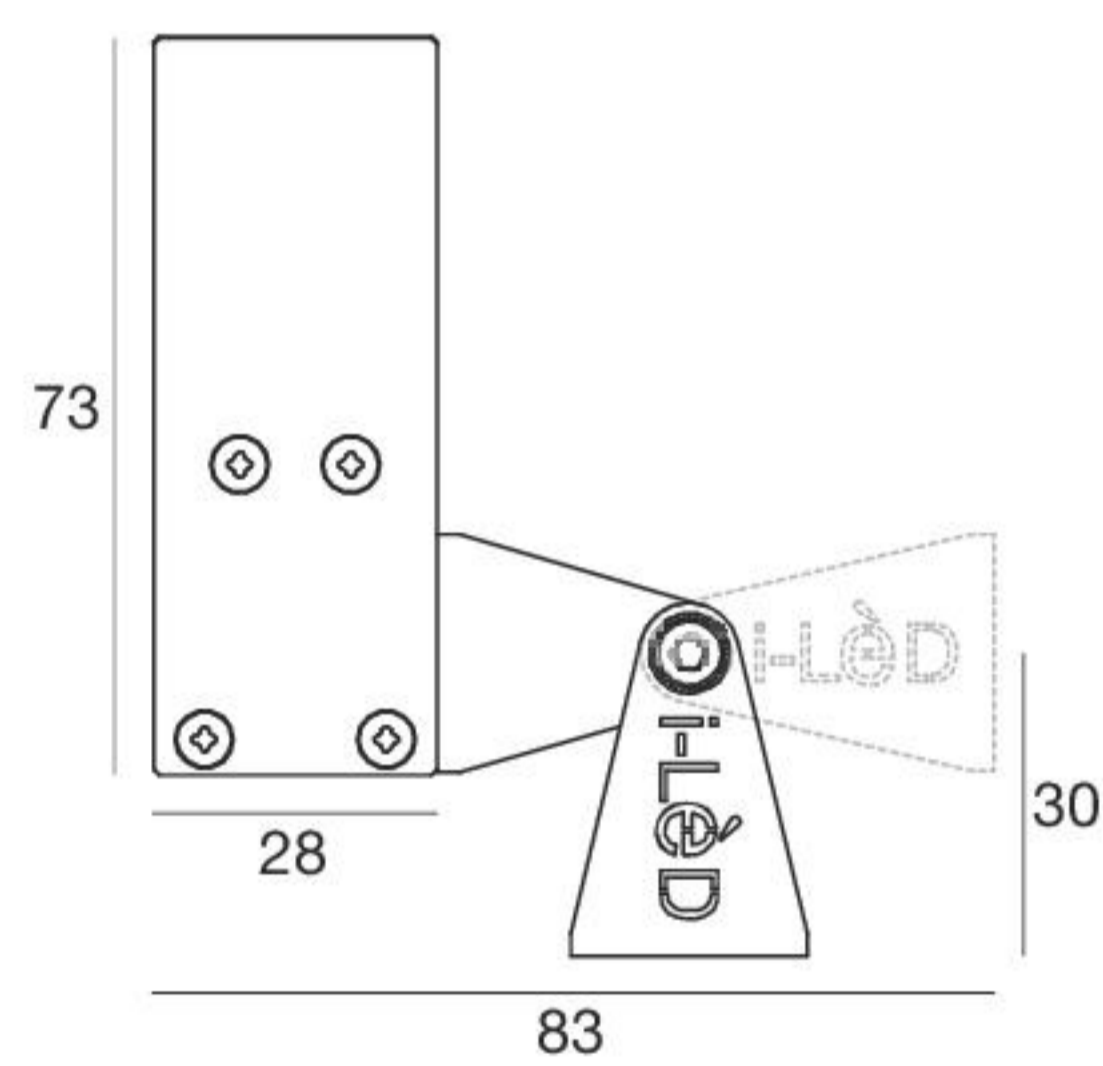

**Paseo | Outer casing for "3D" ceiling-mounted installation**

Anod. Al.	513 mm x Paseo 512 mm	<b>98836</b>
Anod. Al.	577 mm x Paseo 576 mm	<b>98839</b>
Anod. Al.	1153 mm x Paseo 1152 mm	<b>98837</b>
Anod. Al.	1453 mm x Paseo 1452 mm	<b>98838</b>

**Installation accessories**

**98840**  
2 x terminal caps for closing the profile.

**98841**  
Joining cap between the outer casings with hole for passing cables through

**Paseo | Outer casing with bracket for wall-mounted installation**

Outer casing

Anod. Al.	517 mm x Paseo 512 mm	<b>98842</b>
Anod. Al.	581 mm x Paseo 576 mm	<b>98843</b>
Anod. Al.	1157 mm x Paseo 1152 mm	<b>98844</b>
Anod. Al.	1457 mm x Paseo 1452 mm	<b>98845</b>

**Installation accessories**

**Included**  
2 x terminal caps for closing the profile.