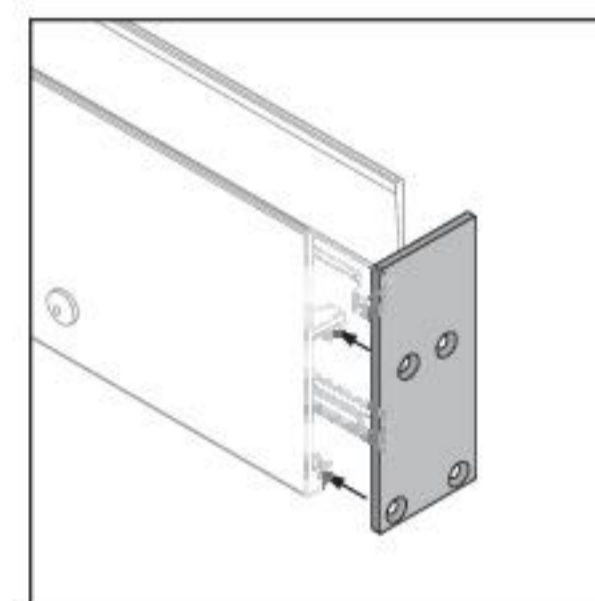

**Paseo | Outer casing for "3D" ceiling-mounted installation**

Anod. Al.	513 mm x Paseo 512 mm	<b>98836</b>
Anod. Al.	577 mm x Paseo 576 mm	<b>98839</b>
Anod. Al.	1153 mm x Paseo 1152 mm	<b>98837</b>
Anod. Al.	1453 mm x Paseo 1452 mm	<b>98838</b>

**Installation accessories**

**98840**  
2 x terminal caps for closing the profile.

**98841**  
Joining cap between the outer casings with hole for passing cables through

**Paseo | Outer casing with bracket for wall-mounted installation**

Outer casing

Anod. Al.	517 mm x Paseo 512 mm	<b>98842</b>
Anod. Al.	581 mm x Paseo 576 mm	<b>98843</b>
Anod. Al.	1157 mm x Paseo 1152 mm	<b>98844</b>
Anod. Al.	1457 mm x Paseo 1452 mm	<b>98845</b>

**Installation accessories**