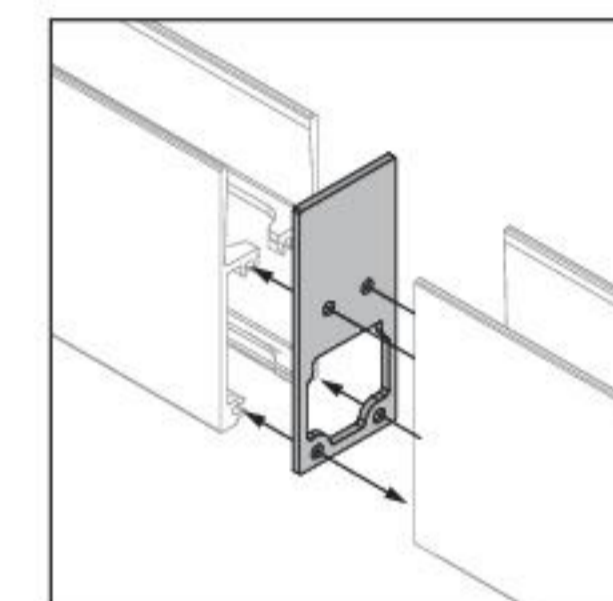

**Paseo | Outer casing for "3D" ceiling-mounted installation**

Anod. Al.	513 mm x Paseo 512 mm	<b>98836</b>
Anod. Al.	577 mm x Paseo 576 mm	<b>98839</b>
Anod. Al.	1153 mm x Paseo 1152 mm	<b>98837</b>
Anod. Al.	1453 mm x Paseo 1452 mm	<b>98838</b>

**Installation accessories**

**98840**  
2 x terminal caps for closing the profile.

**98841**  
Joining cap between the outer casings with hole for passing cables through

**Paseo | Outer casing with bracket for wall-mounted installation**

Outer casing

Anod. Al.	517 mm x Paseo 512 mm	<b>98842</b>
Anod. Al.	581 mm x Paseo 576 mm	<b>98843</b>
Anod. Al.	1157 mm x Paseo 1152 mm	<b>98844</b>
Anod. Al.	1457 mm x Paseo 1452 mm	<b>98845</b>

**Installation accessories**