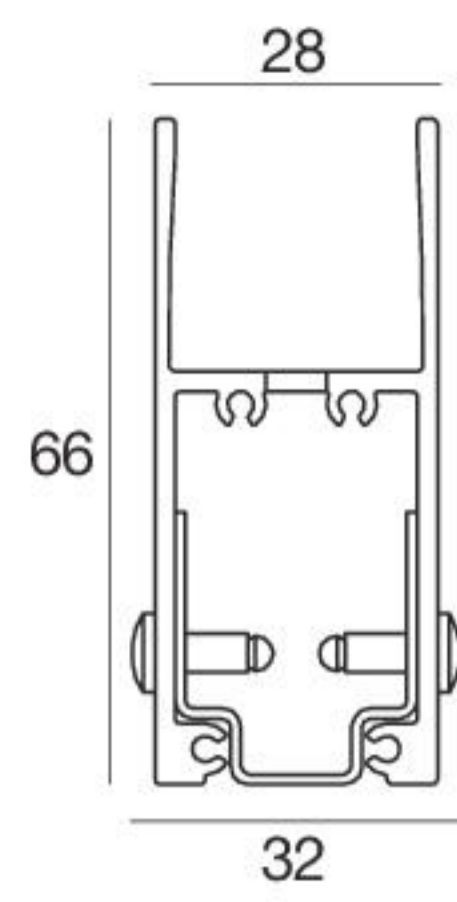

**Paseo | Outer casing for "3D" ceiling-mounted installation**

Anod. Al.	513 mm x Paseo 512 mm	<b>98836</b>
Anod. Al.	577 mm x Paseo 576 mm	<b>98839</b>
Anod. Al.	1153 mm x Paseo 1152 mm	<b>98837</b>
Anod. Al.	1453 mm x Paseo 1452 mm	<b>98838</b>

**Installation accessories**

**98840**  
2 x terminal caps for closing the profile.

**98841**  
Joining cap between the outer casings with hole for passing cables through

**Paseo | Outer casing with bracket for wall-mounted installation**

Outer casing

Anod. Al.	517 mm x Paseo 512 mm	<b>98842</b>
Anod. Al.	581 mm x Paseo 576 mm	<b>98843</b>
Anod. Al.	1157 mm x Paseo 1152 mm	<b>98844</b>
Anod. Al.	1457 mm x Paseo 1452 mm	<b>98845</b>

**Installation accessories**

**Included**  
2 x terminal caps for closing the profile.