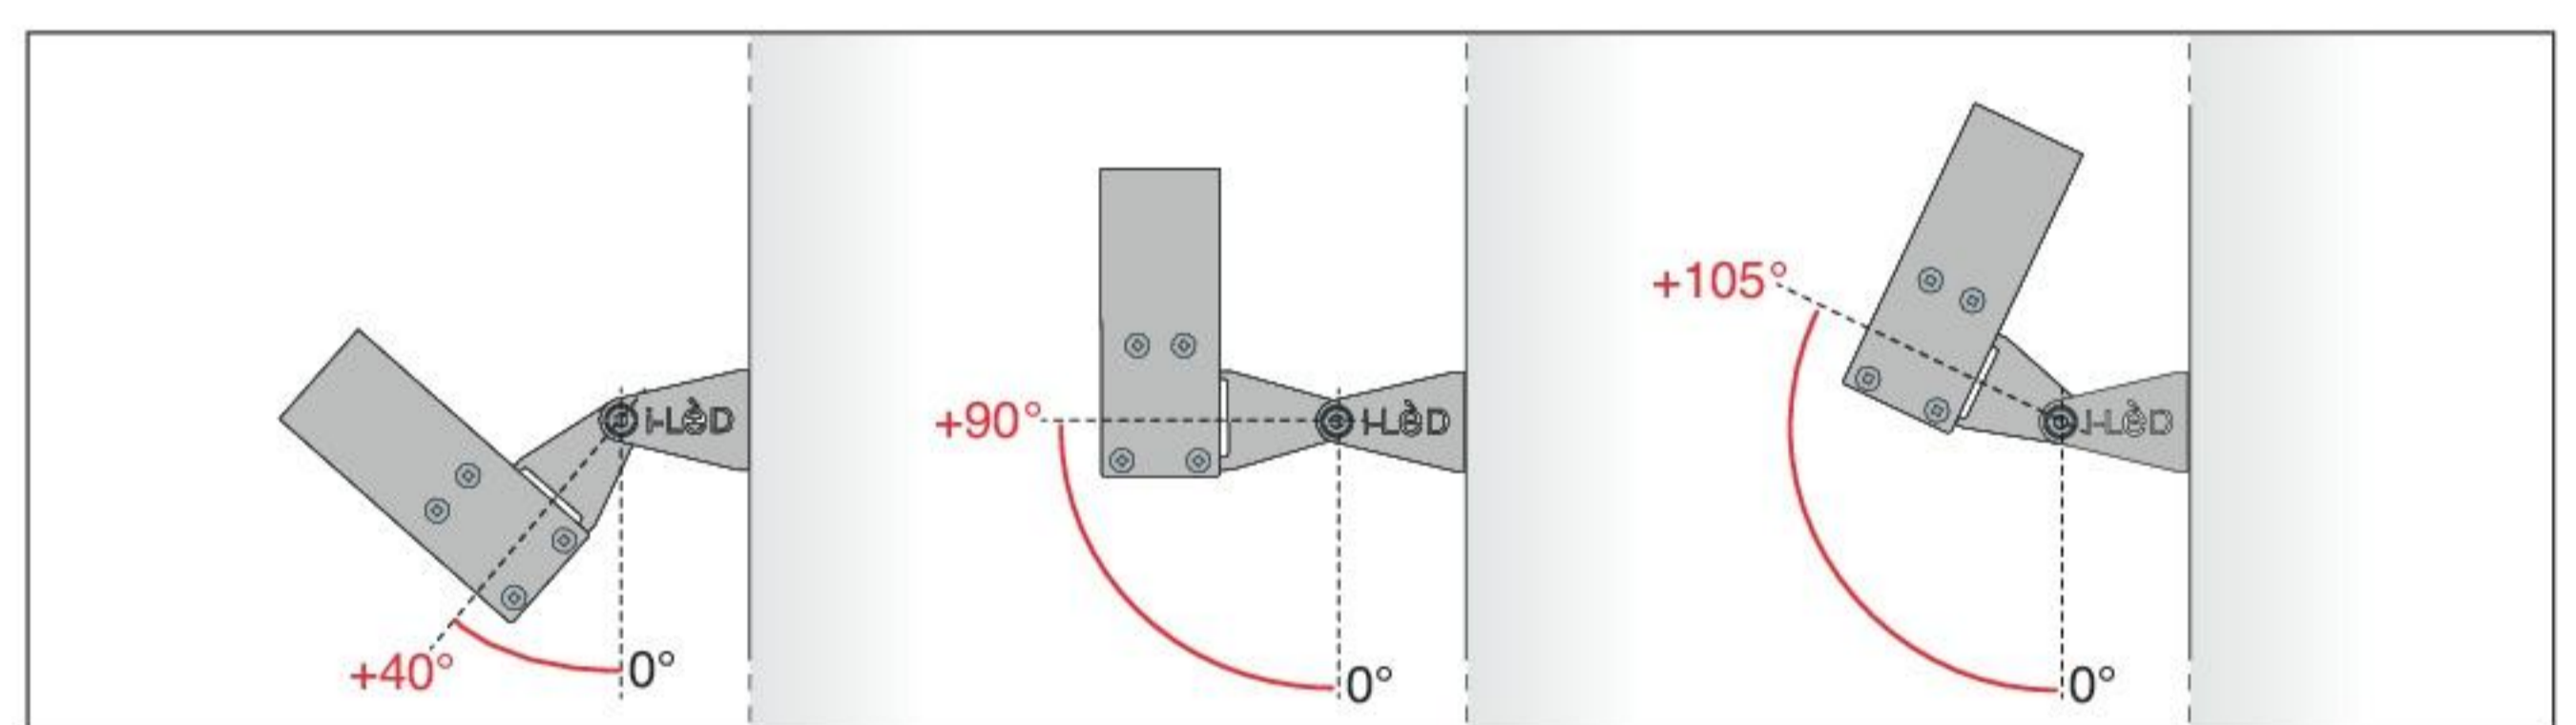

**Paseo | Outer casing for "3D" ceiling-mounted installation**

Anod. Al.	513 mm x Paseo 512 mm	<b>98836</b>
Anod. Al.	577 mm x Paseo 576 mm	<b>98839</b>
Anod. Al.	1153 mm x Paseo 1152 mm	<b>98837</b>
Anod. Al.	1453 mm x Paseo 1452 mm	<b>98838</b>

**Installation accessories**

**98840**  
2 x terminal caps for closing the profile.

**98841**  
Joining cap between the outer casings with hole for passing cables through

**Paseo | Outer casing with bracket for wall-mounted installation**

Outer casing

Anod. Al.	517 mm x Paseo 512 mm	<b>98842</b>
Anod. Al.	581 mm x Paseo 576 mm	<b>98843</b>
Anod. Al.	1157 mm x Paseo 1152 mm	<b>98844</b>
Anod. Al.	1457 mm x Paseo 1452 mm	<b>98845</b>

**Installation accessories**

**Included**  
2 x terminal caps for closing the profile.