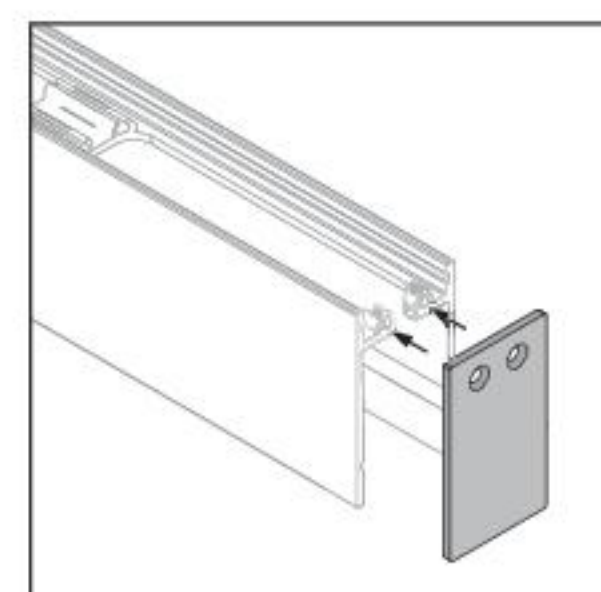

Paseo | Outer casing for installation on dropped ceiling with springs

Anod. Al.	513 mm x Paseo 512 mm	98374
Anod. Al.	577 mm x Paseo 576 mm	98435
Anod. Al.	1153 mm x Paseo 1152 mm	98375
Anod. Al.	1453 mm x Paseo 1452 mm	98376

Installation accessories

98465
2 x terminal caps for closing the profile.

Paseo | Outer casing for flush-mounted installation on dropped ceiling

Anod. Al.	513 mm x Paseo 512 mm	98367
Anod. Al.	577 mm x Paseo 576 mm	98434
Anod. Al.	1153 mm x Paseo 1152 mm	98368
Anod. Al.	1453 mm x Paseo 1452 mm	98369

Installation accessories

98464
2 x terminal caps for closing the profile.