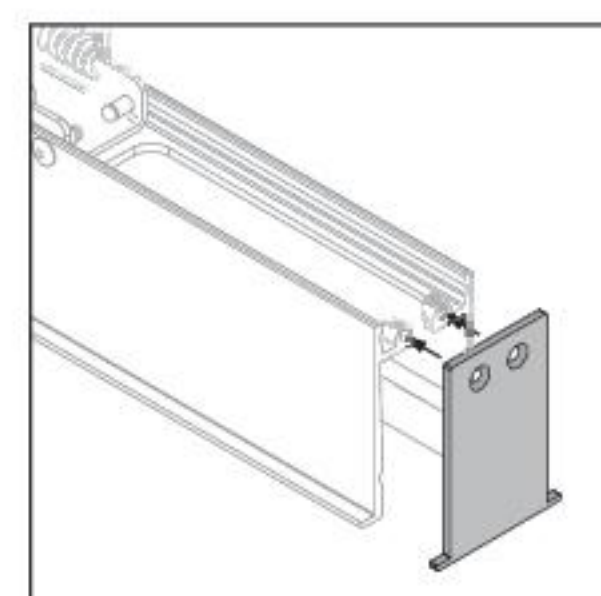

Paseo | Outer casing for installation on dropped ceiling with springs

Anod. Al.	513 mm x Paseo 512 mm	98374
Anod. Al.	577 mm x Paseo 576 mm	98435
Anod. Al.	1153 mm x Paseo 1152 mm	98375
Anod. Al.	1453 mm x Paseo 1452 mm	98376

Installation accessories

98465
2 x terminal caps for closing the profile.

Paseo | Outer casing for flush-mounted installation on dropped ceiling

Anod. Al.	513 mm x Paseo 512 mm	98367
Anod. Al.	577 mm x Paseo 576 mm	98434
Anod. Al.	1153 mm x Paseo 1152 mm	98368
Anod. Al.	1453 mm x Paseo 1452 mm	98369