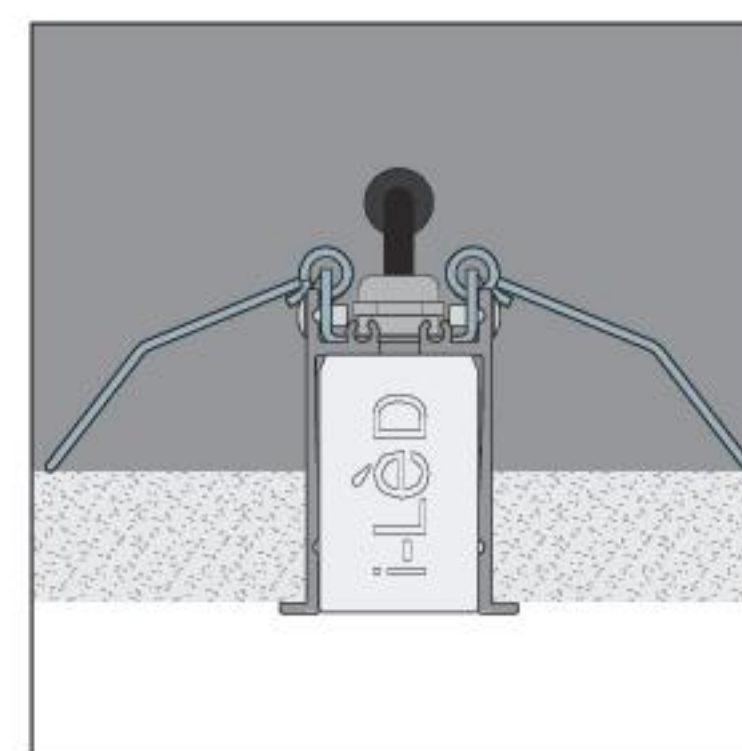

Paseo | Outer casing for installation on dropped ceiling with springs

Anod. Al.	513 mm x Paseo 512 mm	98374
Anod. Al.	577 mm x Paseo 576 mm	98435
Anod. Al.	1153 mm x Paseo 1152 mm	98375
Anod. Al.	1453 mm x Paseo 1452 mm	98376

Installation accessories

98465
2 x terminal caps for closing the profile.

Paseo | Outer casing for flush-mounted installation on dropped ceiling

Anod. Al.	513 mm x Paseo 512 mm	98367
Anod. Al.	577 mm x Paseo 576 mm	98434
Anod. Al.	1153 mm x Paseo 1152 mm	98368
Anod. Al.	1453 mm x Paseo 1452 mm	98369

Installation accessories

98464
2 x terminal caps for closing the profile.