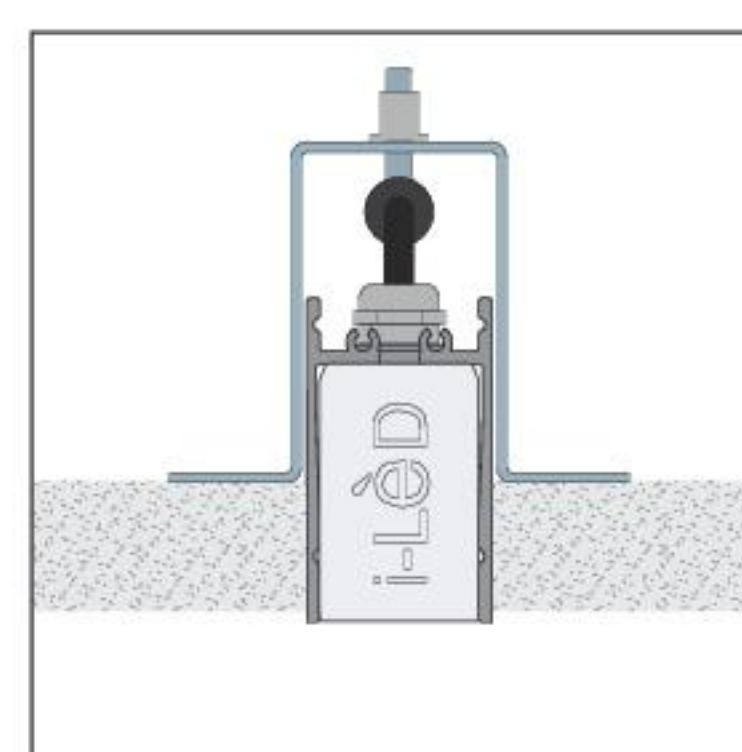

Paseo | Outer casing for installation on dropped ceiling with springs

Anod. Al.	513 mm x Paseo 512 mm	98374
Anod. Al.	577 mm x Paseo 576 mm	98435
Anod. Al.	1153 mm x Paseo 1152 mm	98375
Anod. Al.	1453 mm x Paseo 1452 mm	98376

Installation accessories

98465
2 x terminal caps for closing the profile.

Paseo | Outer casing for flush-mounted installation on dropped ceiling

Anod. Al.	513 mm x Paseo 512 mm	98367
Anod. Al.	577 mm x Paseo 576 mm	98434
Anod. Al.	1153 mm x Paseo 1152 mm	98368
Anod. Al.	1453 mm x Paseo 1452 mm	98369

Installation accessories

98464
2 x terminal caps for closing the profile.