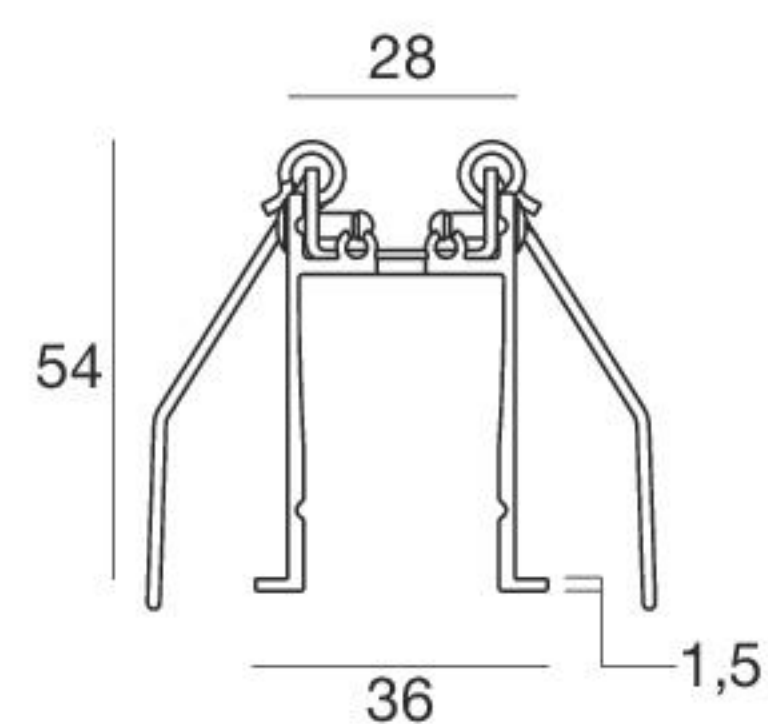

Paseo | Outer casing for installation on dropped ceiling with springs

Anod. Al.	513 mm x Paseo 512 mm	98374
Anod. Al.	577 mm x Paseo 576 mm	98435
Anod. Al.	1153 mm x Paseo 1152 mm	98375
Anod. Al.	1453 mm x Paseo 1452 mm	98376

Installation accessories

98465
2 x terminal caps for closing the profile.

Paseo | Outer casing for flush-mounted installation on dropped ceiling

Anod. Al.	513 mm x Paseo 512 mm	98367
Anod. Al.	577 mm x Paseo 576 mm	98434
Anod. Al.	1153 mm x Paseo 1152 mm	98368
Anod. Al.	1453 mm x Paseo 1452 mm	98369

Installation accessories

98464
2 x terminal caps for closing the profile.