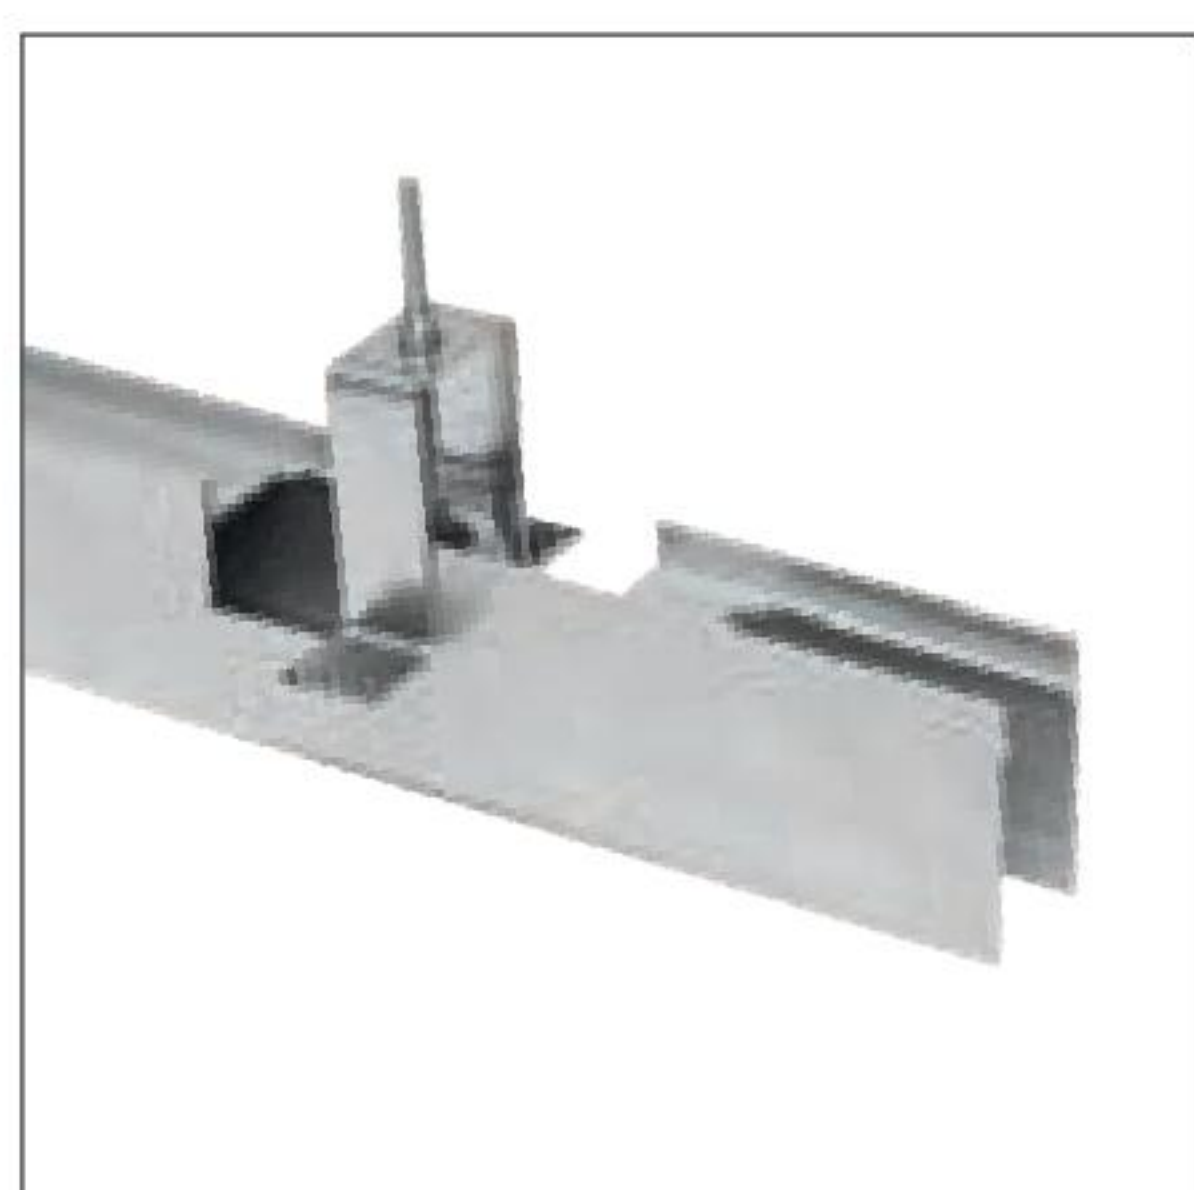

Paseo | Outer casing for installation on dropped ceiling with springs

Anod. Al.	513 mm x Paseo 512 mm	98374
Anod. Al.	577 mm x Paseo 576 mm	98435
Anod. Al.	1153 mm x Paseo 1152 mm	98375
Anod. Al.	1453 mm x Paseo 1452 mm	98376

Installation accessories

98465
2 x terminal caps for closing the profile.

Paseo | Outer casing for flush-mounted installation on dropped ceiling

Anod. Al.	513 mm x Paseo 512 mm	98367
Anod. Al.	577 mm x Paseo 576 mm	98434
Anod. Al.	1153 mm x Paseo 1152 mm	98368
Anod. Al.	1453 mm x Paseo 1452 mm	98369

Installation accessories

98464
2 x terminal caps for closing the profile.