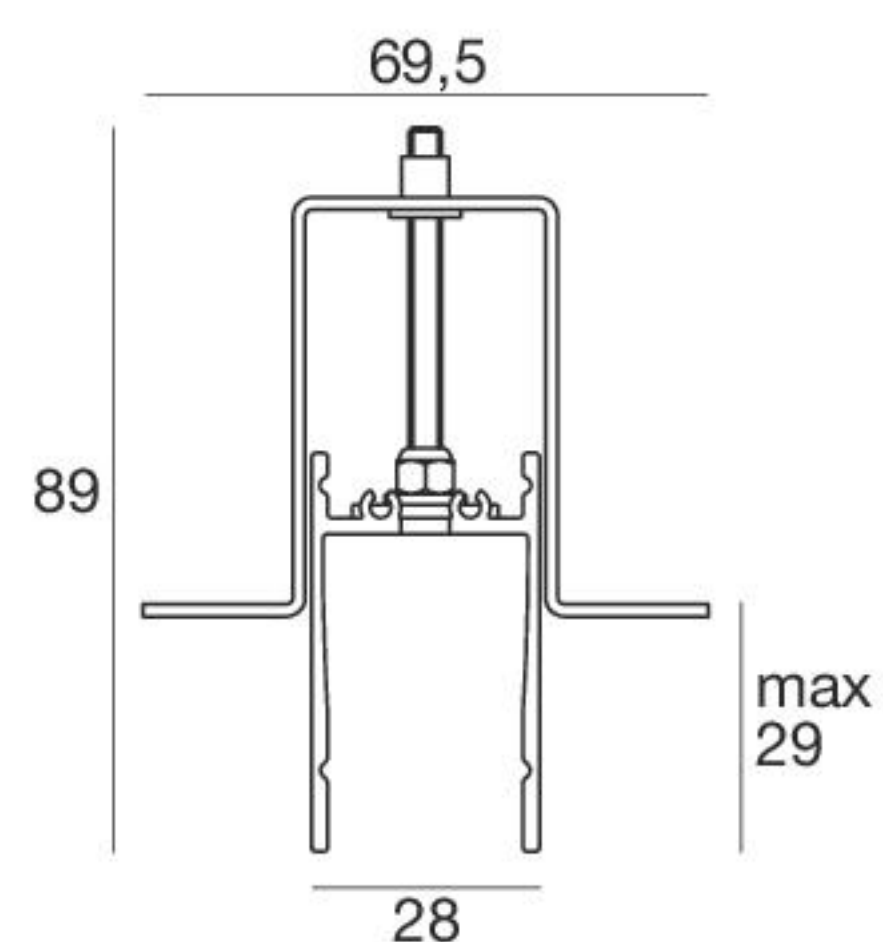

Paseo | Outer casing for installation on dropped ceiling with springs

Anod. Al.	513 mm x Paseo 512 mm	98374
Anod. Al.	577 mm x Paseo 576 mm	98435
Anod. Al.	1153 mm x Paseo 1152 mm	98375
Anod. Al.	1453 mm x Paseo 1452 mm	98376

Installation accessories

98465
2 x terminal caps for closing the profile.

Paseo | Outer casing for flush-mounted installation on dropped ceiling

Anod. Al.	513 mm x Paseo 512 mm	98367
Anod. Al.	577 mm x Paseo 576 mm	98434
Anod. Al.	1153 mm x Paseo 1152 mm	98368
Anod. Al.	1453 mm x Paseo 1452 mm	98369

Installation accessories

98464
2 x terminal caps for closing the profile.