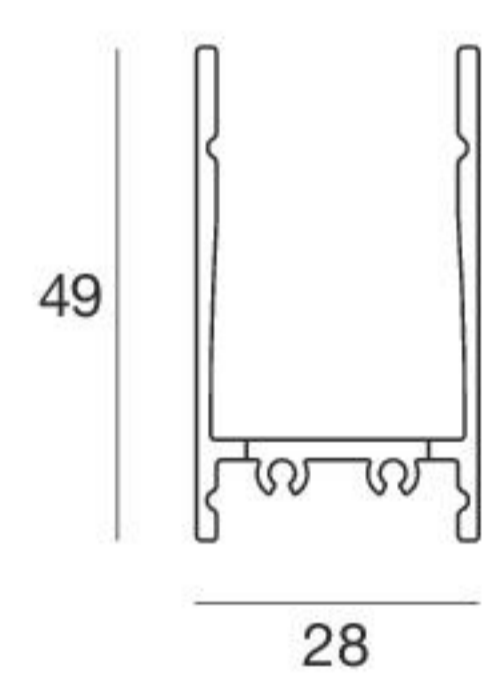

Paseo | Outer casing for floor-mounted recessed installation

Outer casing

Cable gland

		Outer casing	Cable gland
Anod. Al.	513 mm x Paseo 512 mm	98355	98471
Anod. Al.	577 mm x Paseo 576 mm	98430	98472
Anod. Al.	1153 mm x Paseo 1152 mm	98356	98473
Anod. Al.	1453 mm x Paseo 1452 mm	98357	98474

Installation accessories

98876
2 x terminal caps for closing the profile.

98553
Joining cap between the outer casings with hole for passing cables through

Paseo | Outer casing for floor-mounted or ceiling-mounted flushed installation

Outer casing

Cable gland

		Outer casing	Cable gland
Anod. Al.	513 mm x Paseo 512 mm	98467	98471
Anod. Al.	577 mm x Paseo 576 mm	98468	98472
Anod. Al.	1153 mm x Paseo 1152 mm	98469	98473
Anod. Al.	1453 mm x Paseo 1452 mm	98470	98474