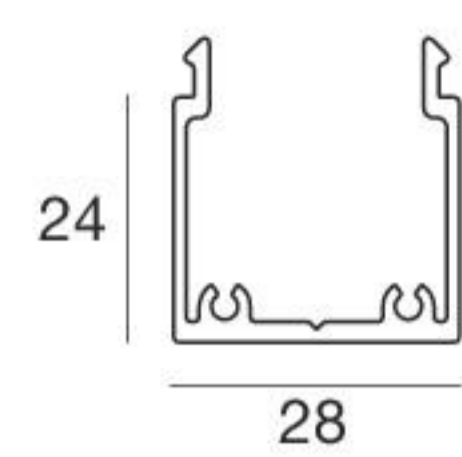

Paseo | Outer casing for floor-mounted recessed installation

Outer casing

Cable gland

		Outer casing	Cable gland
Anod. Al.	513 mm x Paseo 512 mm	98355	98471
Anod. Al.	577 mm x Paseo 576 mm	98430	98472
Anod. Al.	1153 mm x Paseo 1152 mm	98356	98473
Anod. Al.	1453 mm x Paseo 1452 mm	98357	98474

Installation accessories

98876
2 x terminal caps for closing the profile.

98553
Joining cap between the outer casings with hole for passing cables through

Paseo | Outer casing for floor-mounted or ceiling-mounted flushed installation

Outer casing

Cable gland

		Outer casing	Cable gland
Anod. Al.	513 mm x Paseo 512 mm	98467	98471
Anod. Al.	577 mm x Paseo 576 mm	98468	98472
Anod. Al.	1153 mm x Paseo 1152 mm	98469	98473
Anod. Al.	1453 mm x Paseo 1452 mm	98470	98474