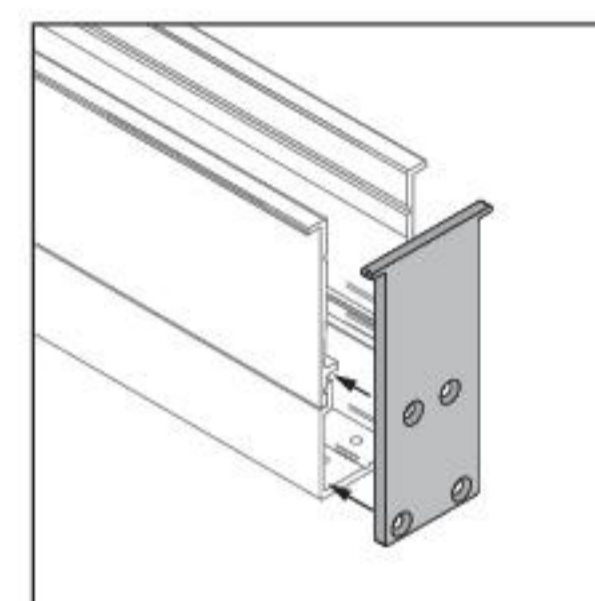

Paseo | Outer casing for floor-mounted recessed installation

Outer casing

Cable gland

		Outer casing	Cable gland
Anod. Al.	513 mm x Paseo 512 mm	98355	98471
Anod. Al.	577 mm x Paseo 576 mm	98430	98472
Anod. Al.	1153 mm x Paseo 1152 mm	98356	98473
Anod. Al.	1453 mm x Paseo 1452 mm	98357	98474

Installation accessories

98876
2 x terminal caps for closing the profile.

98553
Joining cap between the outer casings with hole for passing cables through

Paseo | Outer casing for floor-mounted or ceiling-mounted flushed installation

Outer casing

Cable gland

		Outer casing	Cable gland
Anod. Al.	513 mm x Paseo 512 mm	98467	98471
Anod. Al.	577 mm x Paseo 576 mm	98468	98472
Anod. Al.	1153 mm x Paseo 1152 mm	98469	98473
Anod. Al.	1453 mm x Paseo 1452 mm	98470	98474