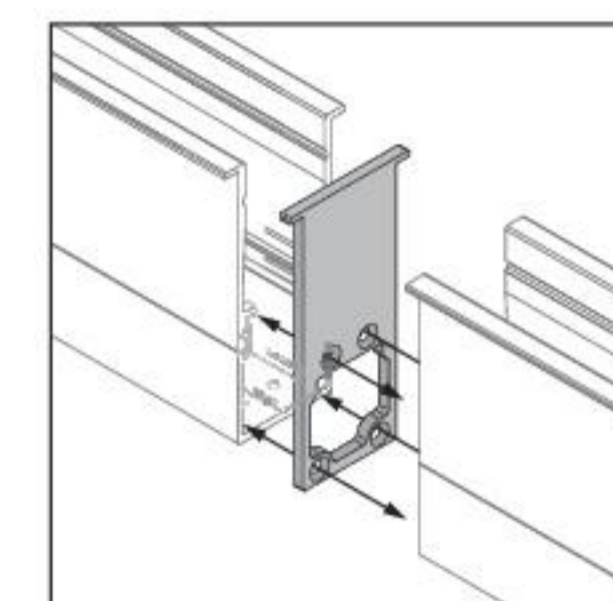

Paseo | Outer casing for floor-mounted recessed installation

Outer casing

Cable gland

		Outer casing	Cable gland
Anod. Al.	513 mm x Paseo 512 mm	98355	98471
Anod. Al.	577 mm x Paseo 576 mm	98430	98472
Anod. Al.	1153 mm x Paseo 1152 mm	98356	98473
Anod. Al.	1453 mm x Paseo 1452 mm	98357	98474

Installation accessories

98876
2 x terminal caps for closing the profile.

98553
Joining cap between the outer casings with hole for passing cables through

Paseo | Outer casing for floor-mounted or ceiling-mounted flushed installation

Outer casing

Cable gland

		Outer casing	Cable gland
Anod. Al.	513 mm x Paseo 512 mm	98467	98471
Anod. Al.	577 mm x Paseo 576 mm	98468	98472
Anod. Al.	1153 mm x Paseo 1152 mm	98469	98473
Anod. Al.	1453 mm x Paseo 1452 mm	98470	98474