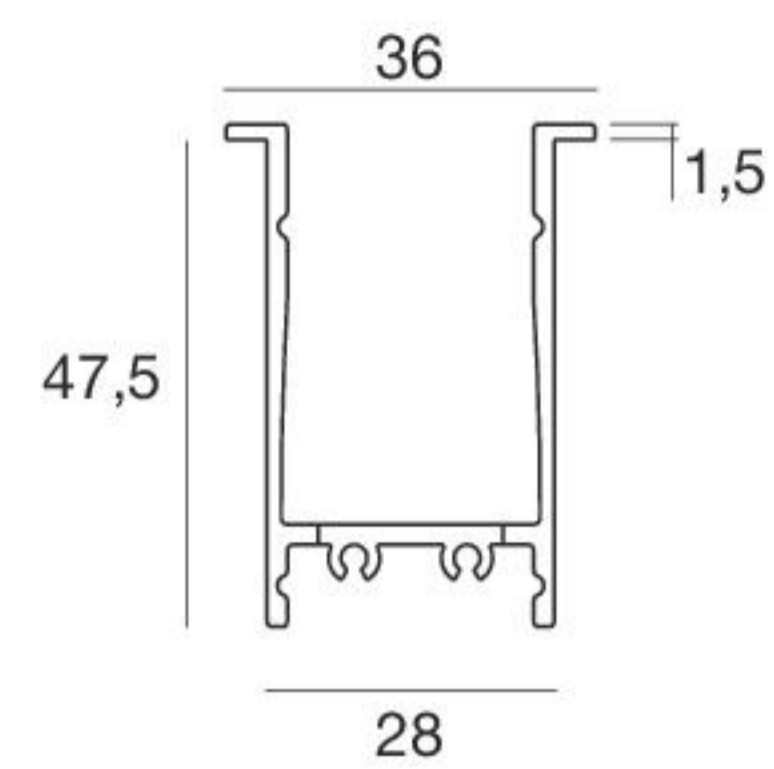

Paseo | Outer casing for floor-mounted recessed installation

Outer casing

Cable gland

		Outer casing	Cable gland
Anod. Al.	513 mm x Paseo 512 mm	98355	98471
Anod. Al.	577 mm x Paseo 576 mm	98430	98472
Anod. Al.	1153 mm x Paseo 1152 mm	98356	98473
Anod. Al.	1453 mm x Paseo 1452 mm	98357	98474

Installation accessories

98876
2 x terminal caps for closing the profile.

98553
Joining cap between the outer casings with hole for passing cables through

Paseo | Outer casing for floor-mounted or ceiling-mounted flushed installation

Outer casing

Cable gland

		Outer casing	Cable gland
Anod. Al.	513 mm x Paseo 512 mm	98467	98471
Anod. Al.	577 mm x Paseo 576 mm	98468	98472
Anod. Al.	1153 mm x Paseo 1152 mm	98469	98473
Anod. Al.	1453 mm x Paseo 1452 mm	98470	98474