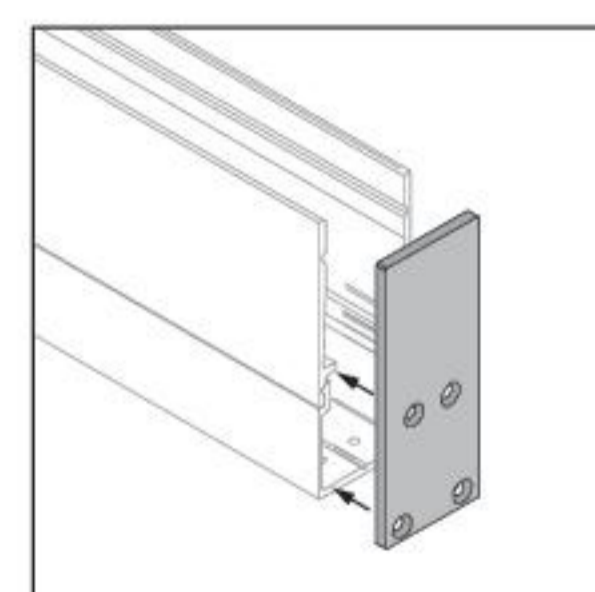

Installation accessories

98876
2 x terminal caps for closing the profile.

98553
Joining cap between the outer casings with hole for passing cables through

Paseo | Outer casing for floor-mounted or ceiling-mounted flushed installation

Outer casing

Cable gland

		Outer casing	Cable gland
Anod. Al.	513 mm x Paseo 512 mm	98467	98471
Anod. Al.	577 mm x Paseo 576 mm	98468	98472
Anod. Al.	1153 mm x Paseo 1152 mm	98469	98473
Anod. Al.	1453 mm x Paseo 1452 mm	98470	98474

Installation accessories

98466
2 x terminal caps for closing the profile.

98554
Joining cap between the outer casings with hole for passing cables through 2 pieces