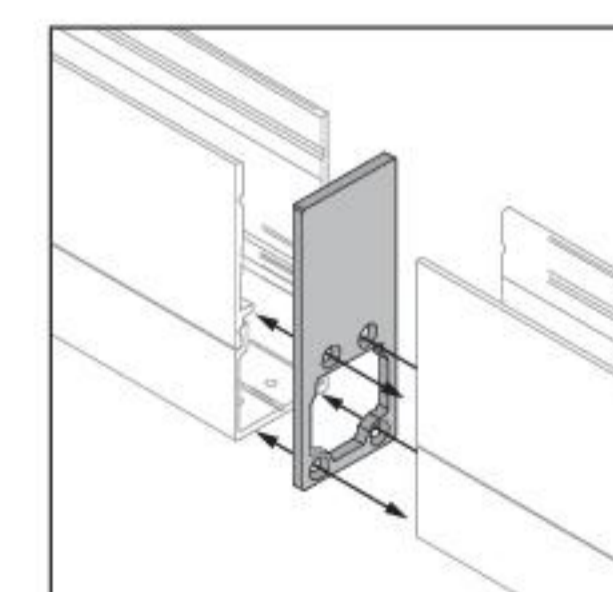

Installation accessories

98876
2 x terminal caps for closing the profile.

98553
Joining cap between the outer casings with hole for passing cables through

Paseo | Outer casing for floor-mounted or ceiling-mounted flushed installation

Outer casing

Cable gland

		Outer casing	Cable gland
Anod. Al.	513 mm x Paseo 512 mm	98467	98471
Anod. Al.	577 mm x Paseo 576 mm	98468	98472
Anod. Al.	1153 mm x Paseo 1152 mm	98469	98473
Anod. Al.	1453 mm x Paseo 1452 mm	98470	98474

Installation accessories

98466
2 x terminal caps for closing the profile.

98554
Joining cap between the outer casings with hole for passing cables through 2 pieces