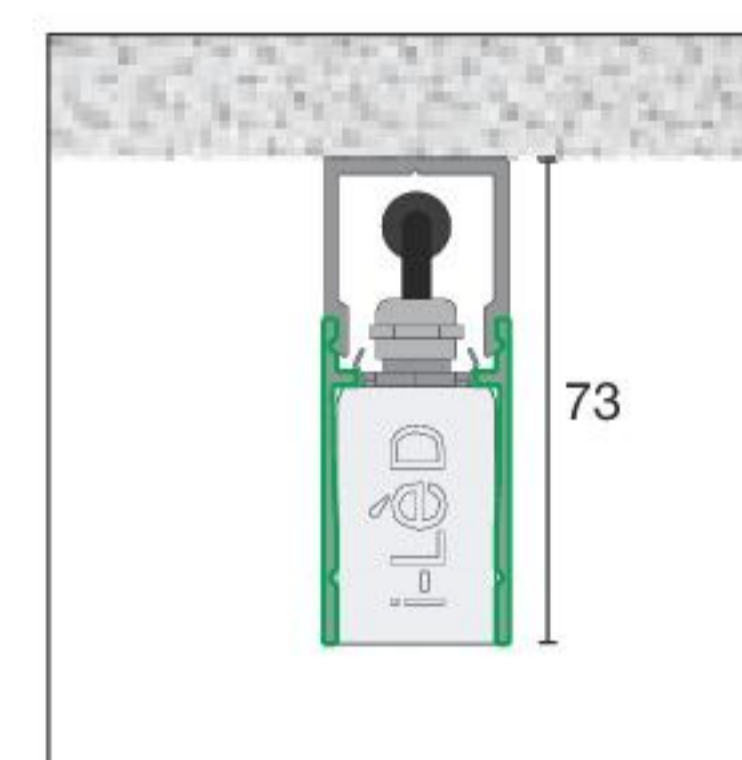

Paseo | Outer casing for floor-mounted recessed installation

Outer casing

Cable gland

		Outer casing	Cable gland
Anod. Al.	513 mm x Paseo 512 mm	98355	98471
Anod. Al.	577 mm x Paseo 576 mm	98430	98472
Anod. Al.	1153 mm x Paseo 1152 mm	98356	98473
Anod. Al.	1453 mm x Paseo 1452 mm	98357	98474

Installation accessories

98876
2 x terminal caps for closing the profile.

98553
Joining cap between the outer casings with hole for passing cables through

Paseo | Outer casing for floor-mounted or ceiling-mounted flushed installation

Outer casing

Cable gland

		Outer casing	Cable gland
Anod. Al.	513 mm x Paseo 512 mm	98467	98471
Anod. Al.	577 mm x Paseo 576 mm	98468	98472
Anod. Al.	1153 mm x Paseo 1152 mm	98469	98473
Anod. Al.	1453 mm x Paseo 1452 mm	98470	98474

Installation accessories

98466
2 x terminal caps for closing the profile.

98554
Joining cap between the outer casings with hole for passing cables through 2 pieces