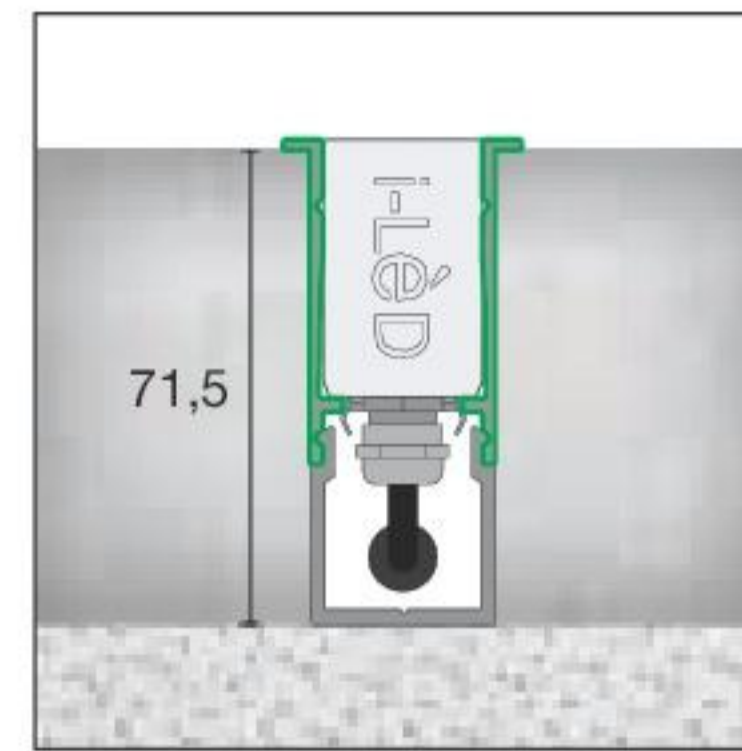

Paseo | Outer casing for floor-mounted recessed installation

Outer casing

Cable gland

		Outer casing	Cable gland
Anod. Al.	513 mm x Paseo 512 mm	98355	98471
Anod. Al.	577 mm x Paseo 576 mm	98430	98472
Anod. Al.	1153 mm x Paseo 1152 mm	98356	98473
Anod. Al.	1453 mm x Paseo 1452 mm	98357	98474

Installation accessories

98876
2 x terminal caps for closing the profile.

98553
Joining cap between the outer casings with hole for passing cables through

Paseo | Outer casing for floor-mounted or ceiling-mounted flushed installation

Outer casing

Cable gland

		Outer casing	Cable gland
Anod. Al.	513 mm x Paseo 512 mm	98467	98471
Anod. Al.	577 mm x Paseo 576 mm	98468	98472
Anod. Al.	1153 mm x Paseo 1152 mm	98469	98473
Anod. Al.	1453 mm x Paseo 1452 mm	98470	98474