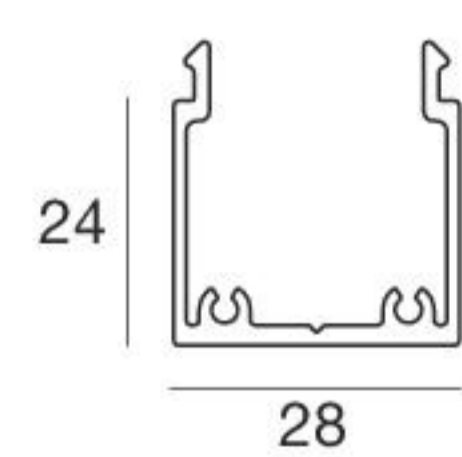

Paseo | Outer casing for floor-mounted recessed installation

Outer casing

Cable gland

		Outer casing	Cable gland
Anod. Al.	513 mm x Paseo 512 mm	98355	98471
Anod. Al.	577 mm x Paseo 576 mm	98430	98472
Anod. Al.	1153 mm x Paseo 1152 mm	98356	98473
Anod. Al.	1453 mm x Paseo 1452 mm	98357	98474

Installation accessories

98876
2 x terminal caps for closing the profile.

98553
Joining cap between the outer casings with hole for passing cables through

Paseo | Outer casing for floor-mounted or ceiling-mounted flushed installation

Outer casing

Cable gland

		Outer casing	Cable gland
Anod. Al.	513 mm x Paseo 512 mm	98467	98471
Anod. Al.	577 mm x Paseo 576 mm	98468	98472
Anod. Al.	1153 mm x Paseo 1152 mm	98469	98473
Anod. Al.	1453 mm x Paseo 1452 mm	98470	98474