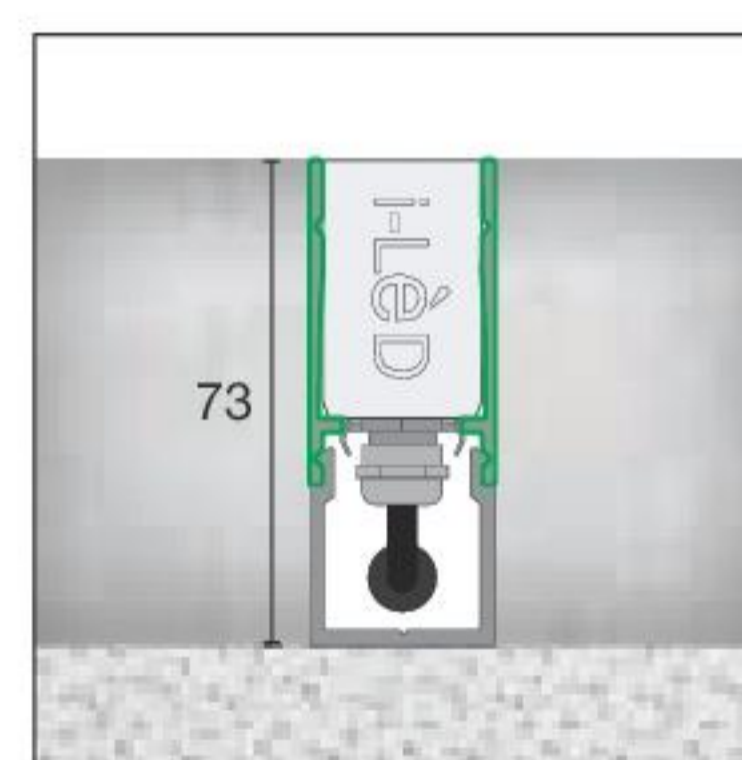

Installation accessories

98876
2 x terminal caps for closing the profile.

98553
Joining cap between the outer casings with hole for passing cables through

Paseo | Outer casing for floor-mounted or ceiling-mounted flushed installation

Outer casing

Cable gland

		Outer casing	Cable gland
Anod. Al.	513 mm x Paseo 512 mm	98467	98471
Anod. Al.	577 mm x Paseo 576 mm	98468	98472
Anod. Al.	1153 mm x Paseo 1152 mm	98469	98473
Anod. Al.	1453 mm x Paseo 1452 mm	98470	98474

Installation accessories

98466
2 x terminal caps for closing the profile.

98554
Joining cap between the outer casings with hole for passing cables through 2 pieces