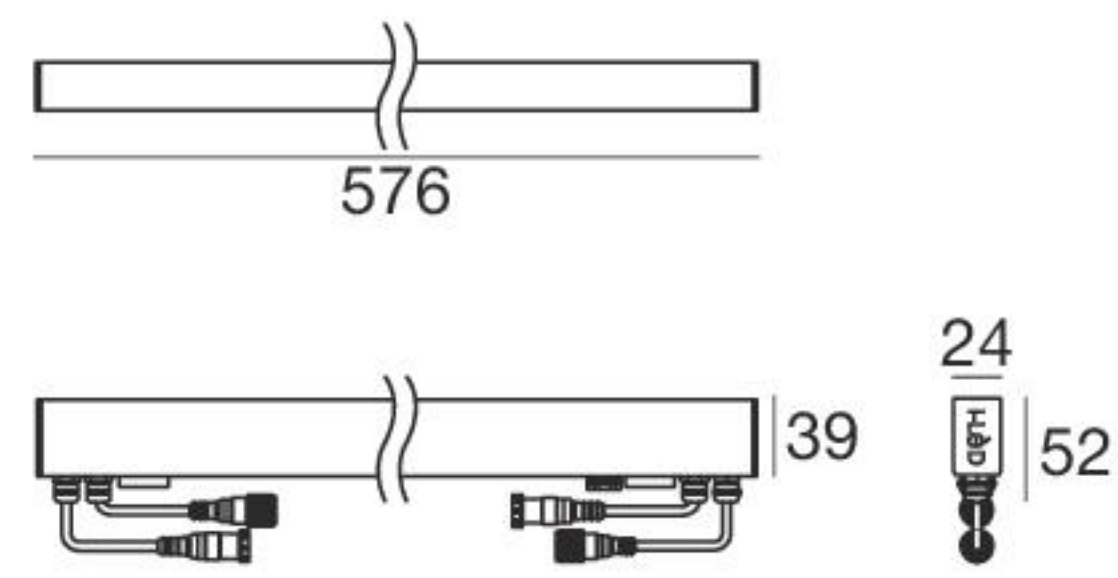

Paseo_X DALI | Linear profiles | 100-240 V | powerLED 14 W/m

7 W DC - 7,7 W AC - CRI 80

Transp. 97256	2700K	1056 lm	M	Narrow Spot	08
12 LEDs	3000K	1128 lm	W	Spot	15
	4000K	1212 lm	N	Medium Flood	30
				Flood	60
				Elliptic	25

17,3 W DC - 19,4 W AC - CRI 80

Transp. 97612	2700K	2112 lm	M	Narrow Spot	08
24 LEDs	3000K	2256 lm	W	Spot	15
	4000K	2424 lm	N	Medium Flood	30
				Flood	60
				Elliptic	25

Paseo_X RGBW DMX | Linear profiles | 90-264 V | powerLED 18 W/m

99216 1,5 m power cable F 4 pin M12	89190 5 m power cable F 4 pin M12	98437 1 m Extension for power cable M+F 4 pin M12	98149 5 m Extension for power cable M+F 4 pin M12	89188 10 m Extension for power cable M+F 4 pin M12	89189 5 m DMX cable M 5 pin M12
89186 5 m DMX cable M 5 pin M12 + M 3 pin XLR	98494 5 m DMX cable M 5 pin M12 + F 3 pin XLR	98493 5 m DMX cable M 5 pin M12 + M 5 pin XLR	98994 1 m DMX extension 1-10 V M+F	89993 5 m DMX extension 1-10 V M+F	89187 10 m DMX extension 1-10 V M+F
89362 5 m 1-10V_DALI cable F 5 pin M12	89361 10 m 1-10V_DALI extension M+F 5 pin M12				