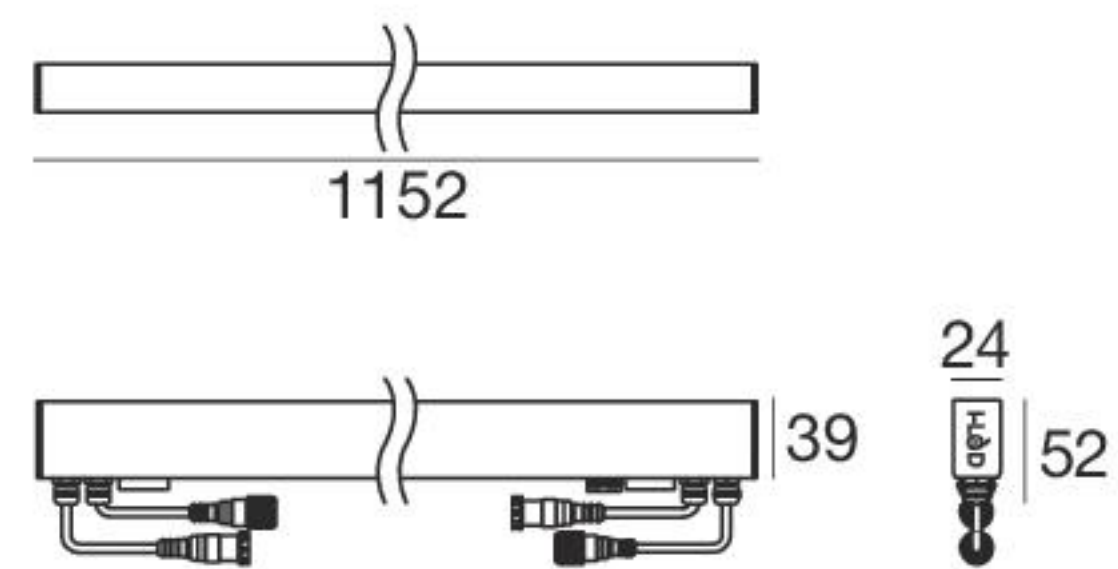

17 W DC - 19 W AC - CRI 80

Transp. 97609	RGBW natural white	Q	Elliptic	25
32 LEDs	RGBW warm white	V		

Cables

99216 1,5 m power cable F 4 pin M12	89190 5 m power cable F 4 pin M12	98437 1 m Extension for power cable M+F 4 pin M12	98149 5 m Extension for power cable M+F 4 pin M12	89188 10 m Extension for power cable M+F 4 pin M12	89189 5 m DMX cable M 5 pin M12
89186 5 m DMX cable M 5 pin M12 + M 3 pin XLR	98494 5 m DMX cable M 5 pin M12 + F 3 pin XLR	98493 5 m DMX cable M 5 pin M12 + M 5 pin XLR	98994 1 m DMX extension 1-10 V M+F	89993 5 m DMX extension 1-10 V M+F	89187 10 m DMX extension 1-10 V M+F
89362 5 m 1-10V_DALI cable F 5 pin M12	89361 10 m 1-10V_DALI extension M+F 5 pin M12				

Installation accessories

Outer casings and fixing systems

Electronics

DMX controllers
995

89564
DMX address

89365
DMX LINE
Clouser 120 Ohm