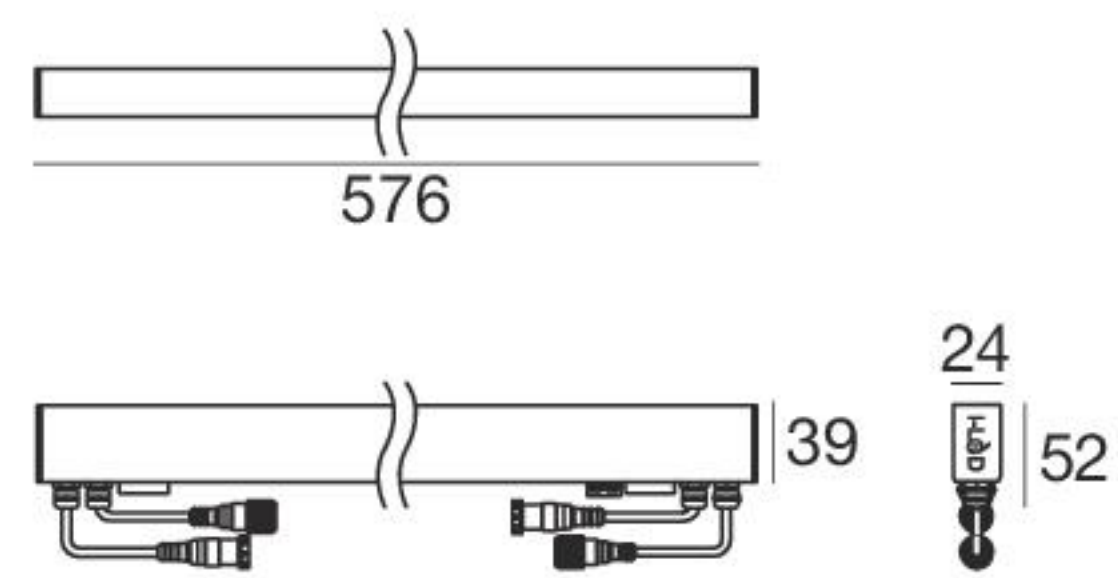

Paseo_X DALI | Linear profiles | 100-240 V | powerLED 14 W/m

7 W DC - 7,7 W AC - CRI 80

Transp. 97256	2700K	1056 lm	M	Narrow Spot	08
12 LEDs	3000K	1128 lm	W	Spot	15
	4000K	1212 lm	N	Medium Flood	30
				Flood	60
				Elliptic	25

17,3 W DC - 19,4 W AC - CRI 80

Transp. 97612	2700K	2112 lm	M	Narrow Spot	08
24 LEDs	3000K	2256 lm	W	Spot	15
	4000K	2424 lm	N	Medium Flood	30
				Flood	60
				Elliptic	25

Paseo_X RGBW DMX | Linear profiles | 90-264 V | powerLED 18 W/m

99216 1,5 m power cable F 4 pin M12	89190 5 m power cable F 4 pin M12	98437 1 m Extension for power cable M+F 4 pin M12	98149 5 m Extension for power cable M+F 4 pin M12	89188 10 m Extension for power cable M+F 4 pin M12	89189 5 m DMX cable M 5 pin M12
89186 5 m DMX cable M 5 pin M12 + M 3 pin XLR	98494 5 m DMX cable M 5 pin M12 + F 3 pin XLR	98493 5 m DMX cable M 5 pin M12 + M 5 pin XLR	98994 1 m DMX extension 1-10 V M+F	89993 5 m DMX extension 1-10 V M+F	89187 10 m DMX extension 1-10 V M+F
89362 5 m 1-10V_DALI cable F 5 pin M12	89361 10 m 1-10V_DALI extension M+F 5 pin M12				