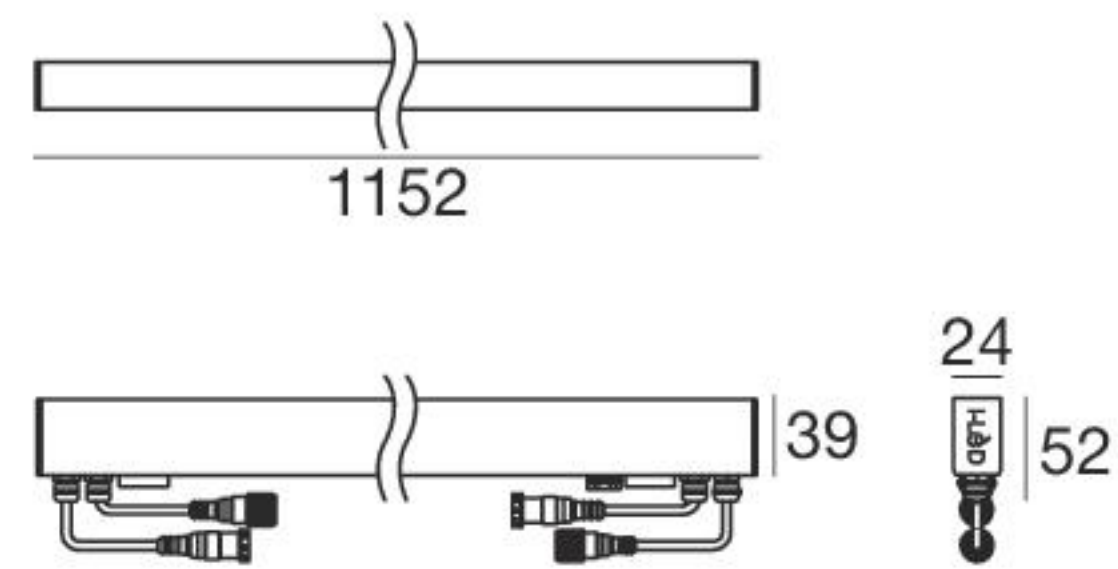

Paseo_X DALI | Linear profiles | 100-240 V | powerLED 14 W/m

7 W DC - 7,7 W AC - CRI 80

Transp. 97256	2700K	1056 lm	M	Narrow Spot	08
12 LEDs	3000K	1128 lm	W	Spot	15
	4000K	1212 lm	N	Medium Flood	30
				Flood	60
				Elliptic	25

17,3 W DC - 19,4 W AC - CRI 80

Transp. 97612	2700K	2112 lm	M	Narrow Spot	08
24 LEDs	3000K	2256 lm	W	Spot	15
	4000K	2424 lm	N	Medium Flood	30
				Flood	60
				Elliptic	25

Paseo_X RGBW DMX | Linear profiles | 90-264 V | powerLED 18 W/m

8 W DC - 9 W AC - CRI 80

Transp. 97247	RGBW natural white	Q	Elliptic	25
16 LEDs	RGBW warm white	V		

17 W DC - 19 W AC - CRI 80

Transp. 97609	RGBW natural white	Q	Elliptic	25
32 LEDs	RGBW warm white	V		

Cables

99216 1,5 m power cable F 4 pin M12	89190 5 m power cable F 4 pin M12	98437 1 m Extension for power cable M+F 4 pin M12	98149 5 m Extension for power cable M+F 4 pin M12	89188 10 m Extension for power cable M+F 4 pin M12	89189 5 m DMX cable M 5 pin M12
89186 5 m DMX cable M 5 pin M12 + M 3 pin XLR	98494 5 m DMX cable M 5 pin M12 + F 3 pin XLR	98493 5 m DMX cable M 5 pin M12 + M 5 pin XLR	98994 1 m DMX extension 1-10 V M+F	89993 5 m DMX extension 1-10 V M+F	89187 10 m DMX extension 1-10 V M+F
89362 5 m 1-10V_DALI cable F 5 pin M12	89361 10 m 1-10V_DALI extension M+F 5 pin M12				