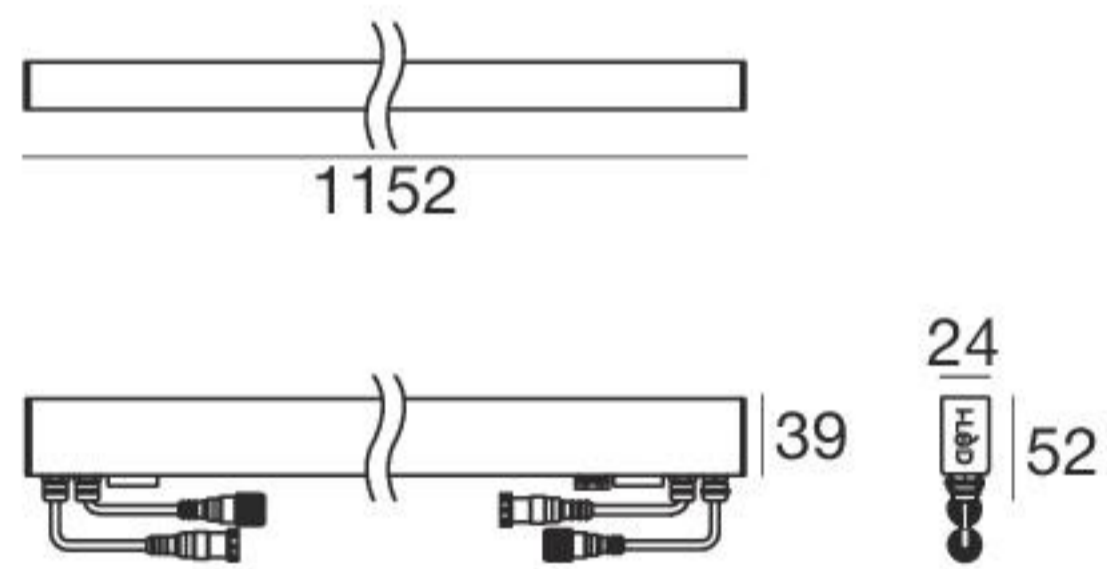

17,3 W DC - 19,4 W AC - CRI 80

Transp. 97611	2700K	2112 lm	M	Narrow Spot	08
24 LEDs	3000K	2256 lm	W	Spot	15
	4000K	2424 lm	N	Medium Flood	30
				Flood	60
				Elliptic	25

Cables

99216	89190	98437	98149	89188	89362
1,5 m power cable F 4 pin M12	5 m power cable F 4 pin M12	1 m Extension for power cable M+F 4 pin M12	5 m Extension for power cable M+F 4 pin M12	10 m Extension for power cable M+F 4 pin M12	5 m 1-10V_DALI cable F 5 pin M12

89361

10 m 1-10V_
DALI extension
M+F 5 pin M12

Installation accessories

Outer casings and
fixing systems