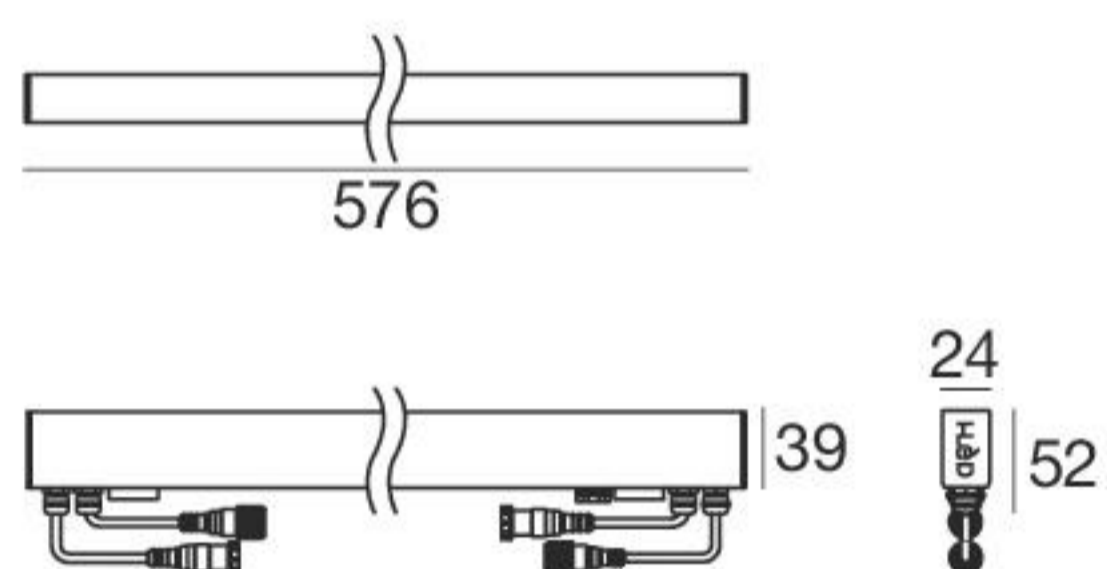

Paseo_X 1-10 V | Linear profiles | 100-240 V | powerLED

7 W DC - 7,7 W AC - CRI 80

Transp. 97255	2700K	1056 lm	M	Narrow Spot	08
12 LEDs	3000K	1128 lm	W	Spot	15
	4000K	1212 lm	N	Medium Flood	30
				Flood	60
				Elliptic	25