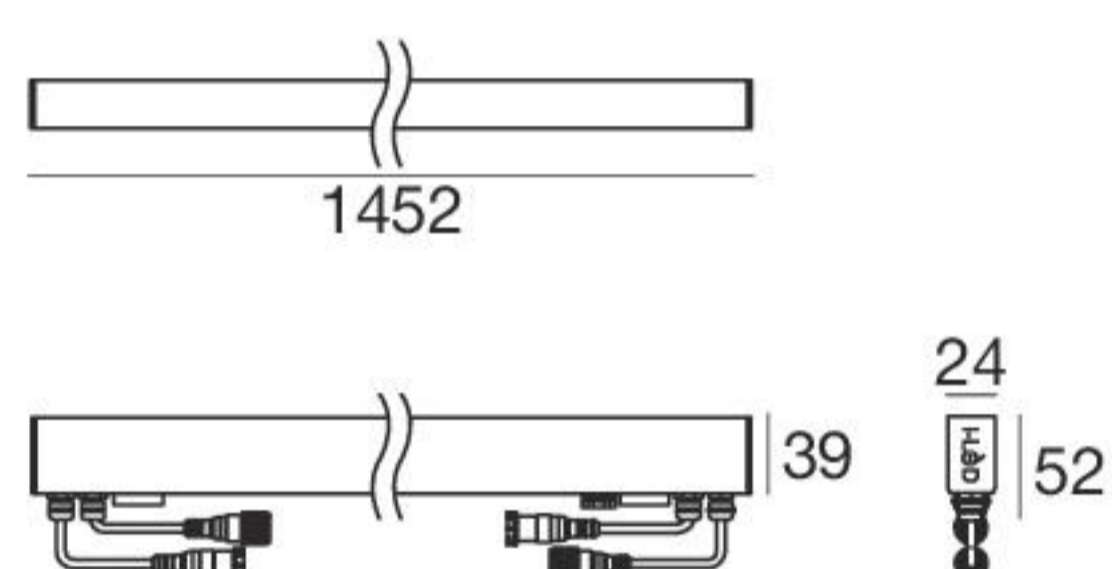

19 W - CRI 80

Opaline	81336	RGBW natural white	Q	General	00
		RGBW warm white	V		

Electronics

driver CV 24V	switching CV 24V	DMX controllers	89564	89365
981-982	986-989	995	DMX address	DMX LINE Clouser 120 Ohm

Cables

99216	89190	98437	98149	89188	89189
1,5 m power cable F 4 pin M12	5 m power cable F 4 pin M12	1 m Extension for power cable M+F 4 pin M12	5 m Extension for power cable M+F 4 pin M12	10 m Extension for power cable M+F 4 pin M12	5 m DMX cable M 5 pin M12
89186	98494	98493	98994	98993	89187
5 m DMX cable M 5 pin M12 + M 3 pin XLR	5 m DMX cable M 5 pin M12 + F 3 pin XLR	5 m DMX cable M 5 pin M12 + M 5 pin XLR	1 m DMX extension M+F	5 m DMX extension M+F	10 m DMX extension M+F

Installation accessories

Outer casings and fixing systems