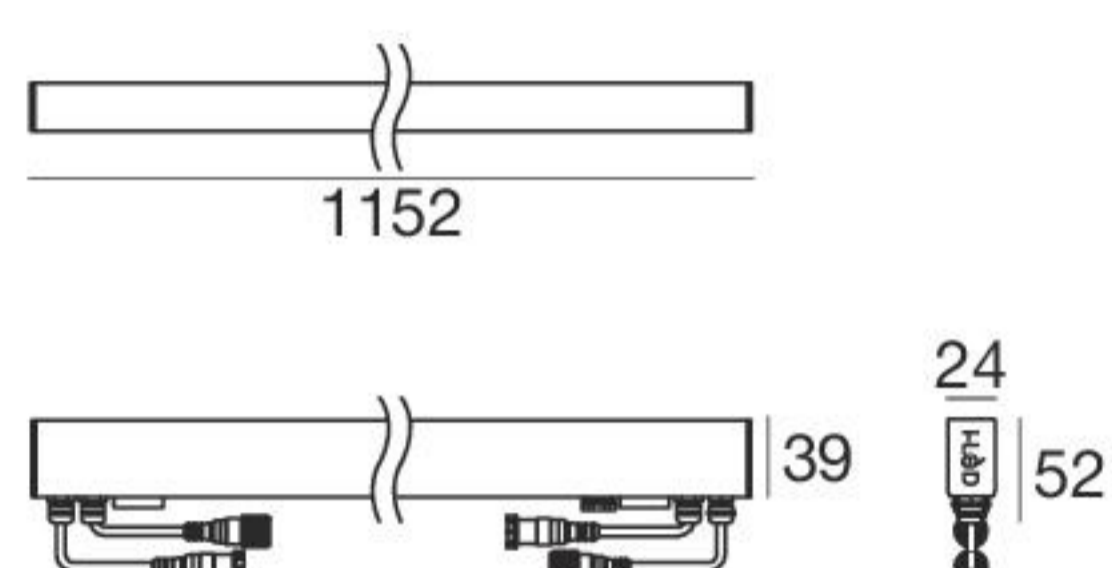

6 W - CRI 80

Opaline	81334	RGBW natural white	Q	General	00
		RGBW warm white	V		

Electronics

driver CV 24V	switching CV 24V	DMX controllers	89564	89365
981-982	986-989	995	DMX address	DMX LINE Clouser 120 Ohm

13 W - CRI 80

Opaline	81335	RGBW natural white	Q	General	00
		RGBW warm white	V		

Electronics

driver CV 24V	switching CV 24V	DMX controllers	89564	89365
981-982	986-989	995	DMX address	DMX LINE Clouser 120 Ohm