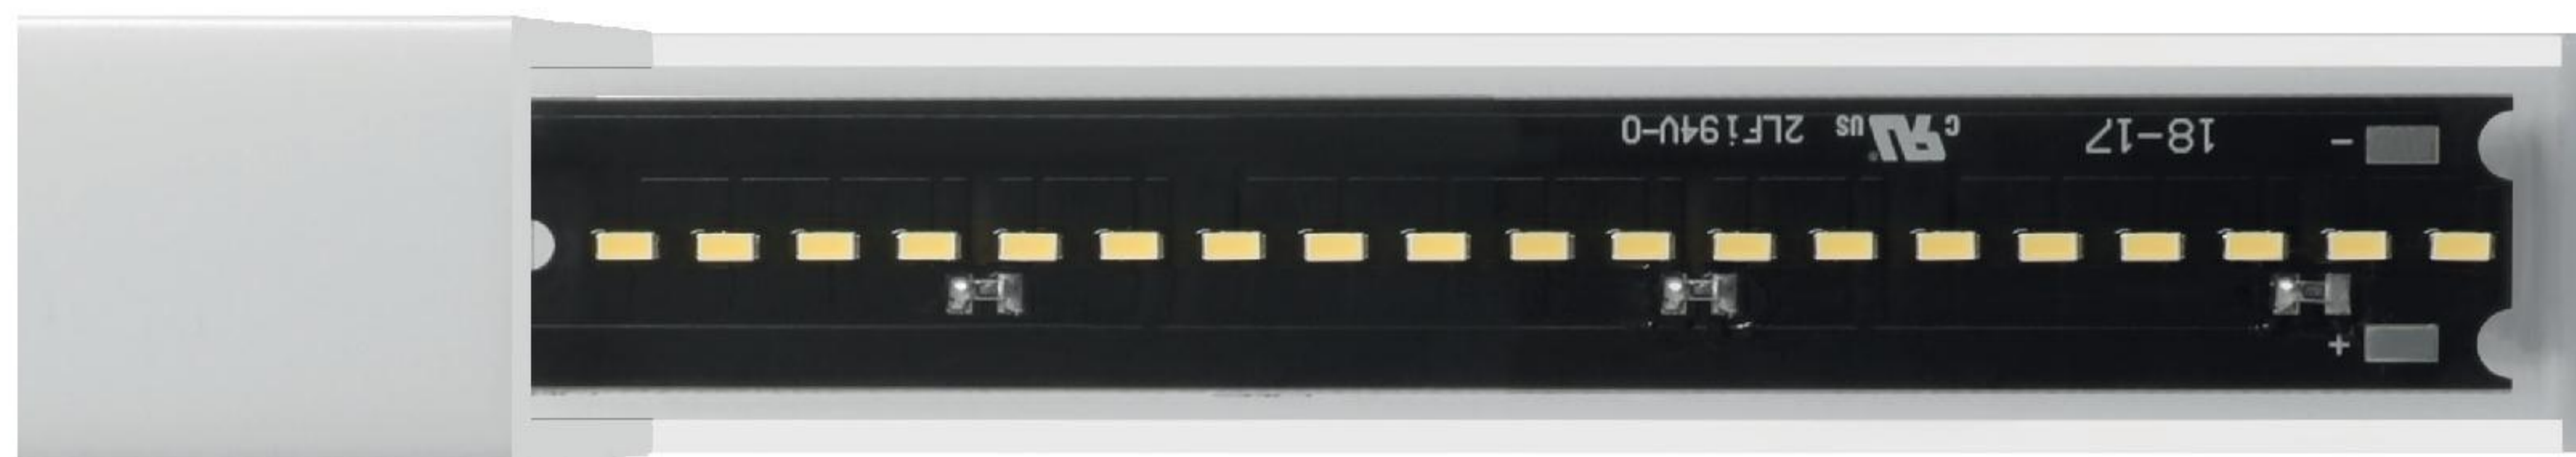

paseo range

	_L	_L Anti-glare	L_RGBW	_X	_X RGBW
512 mm	6 W	6 W	6 W	-	-
576 mm	-	-	-	7,5 W	7,5 W
1152 mm	13 W	13 W	13 W	15 W	15 W
1452 mm	19 W	19 W	19 W	-	-
Finish	□	□	□	□	□
topLED	2700K 3000K 4000K	2700K 3000K 4000K	RGBW	-	-
powerLED	-	-	-	2700K 3000K 4000K	RGBW+W
Optics	Medium Flood Asymmetric General	Medium Flood Asymmetric	General	Narrow Spot Spot MediumFlood Flood Elliptic Asymmetric General	Elliptic
Driver ⊗	On/Off DALI	On/Off DALI	-	-	-
Driver ⊖	On/Off	On/Off	DMX	On/Off 1-10 V DALI	DMX