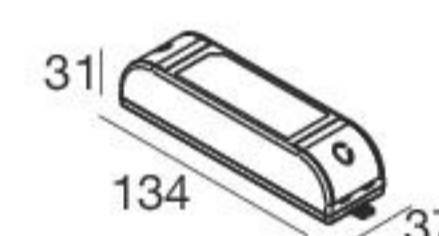

Balance - CRI 92

White	90776	2700 K	1568 lm	M	Spot	15
Black	90777	3000 K	1677 lm	W	Medium Flood	30
		4000 K	1804 lm	N	Flood	60

White	90780
Black	90781

Efficiency - CRI 80

White	90552	2700 K	1932 lm	M	Spot	15
Black	90553	3000 K	1932 lm	W	Medium Flood	30
		4000 K	2078 lm	N	Flood	60

White	90778
Black	90779

Electronics

99740
ON/OFF
1 art.

99739
0/1-10V
1 art.

99738
DALI
1 art.

WarmTune

White	81481	WarmTune	1000 lm	S	Spot	15
Black	81482				Medium Flood	30
					Flood	60

99360
Triac + Igbt
1 art.