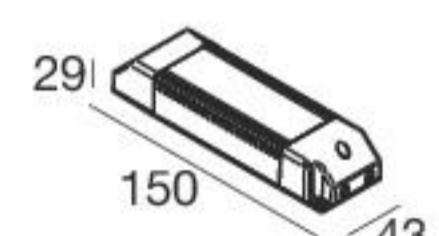

Balance - CRI 92

White	90776	2700 K	1568 lm	M	Spot	15
Black	90777	3000 K	1677 lm	W	Medium Flood	30
		4000 K	1804 lm	N	Flood	60

White	90780
Black	90781

Efficiency - CRI 80

White	90552	2700 K	1932 lm	M	Spot	15
Black	90553	3000 K	1932 lm	W	Medium Flood	30
		4000 K	2078 lm	N	Flood	60

White	90778
Black	90779

Electronics

99740
ON/OFF
1 art.

99739
0/1-10V
1 art.

99738
DALI
1 art.

WarmTune

White	81481	WarmTune	1000 lm	S	Spot	15
Black	81482				Medium Flood	30
					Flood	60

99360
Triac + Igbt
1 art.