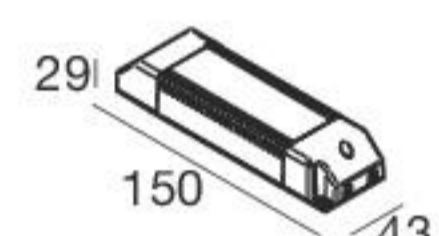

Balance - CRI 92

White	90776	2700 K	1568 lm	M	Spot	15
Black	90777	3000 K	1677 lm	W	Medium Flood	30
		4000 K	1804 lm	N	Flood	60

White	90780
Black	90781

Efficiency - CRI 80

White	90552	2700 K	1932 lm	M	Spot	15
Black	90553	3000 K	1932 lm	W	Medium Flood	30
		4000 K	2078 lm	N	Flood	60

White	90778
Black	90779

Electronics

99740
ON/OFF
1 art.

99739
0/1-10V
1 art.

99738
DALI
1 art.

WarmTune

White	81481	WarmTune	1000 lm	S	Spot	15
Black	81482				Medium Flood	30
					Flood	60

99360
Triac + Igbt
1 art.