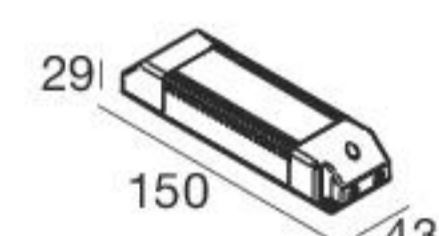

99362
DALI
1 art.