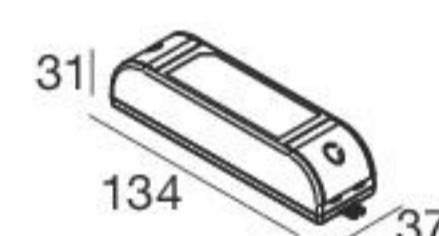

Balance - CRI 92

White	90776	2700 K	1568 lm	M	Spot	15
Black	90777	3000 K	1677 lm	W	Medium Flood	30
		4000 K	1804 lm	N	Flood	60

White	90780
Black	90781

Efficiency - CRI 80

White	90552	2700 K	1932 lm	M	Spot	15
Black	90553	3000 K	1932 lm	W	Medium Flood	30
		4000 K	2078 lm	N	Flood	60

White	90778
Black	90779

Electronics

99740
ON/OFF
1 art.

99739
0/1-10V
1 art.

99738
DALI
1 art.

WarmTune

White	81481	WarmTune	1000 lm	S	Spot	15
Black	81482				Medium Flood	30
					Flood	60

99360
Triac + Igbt
1 art.