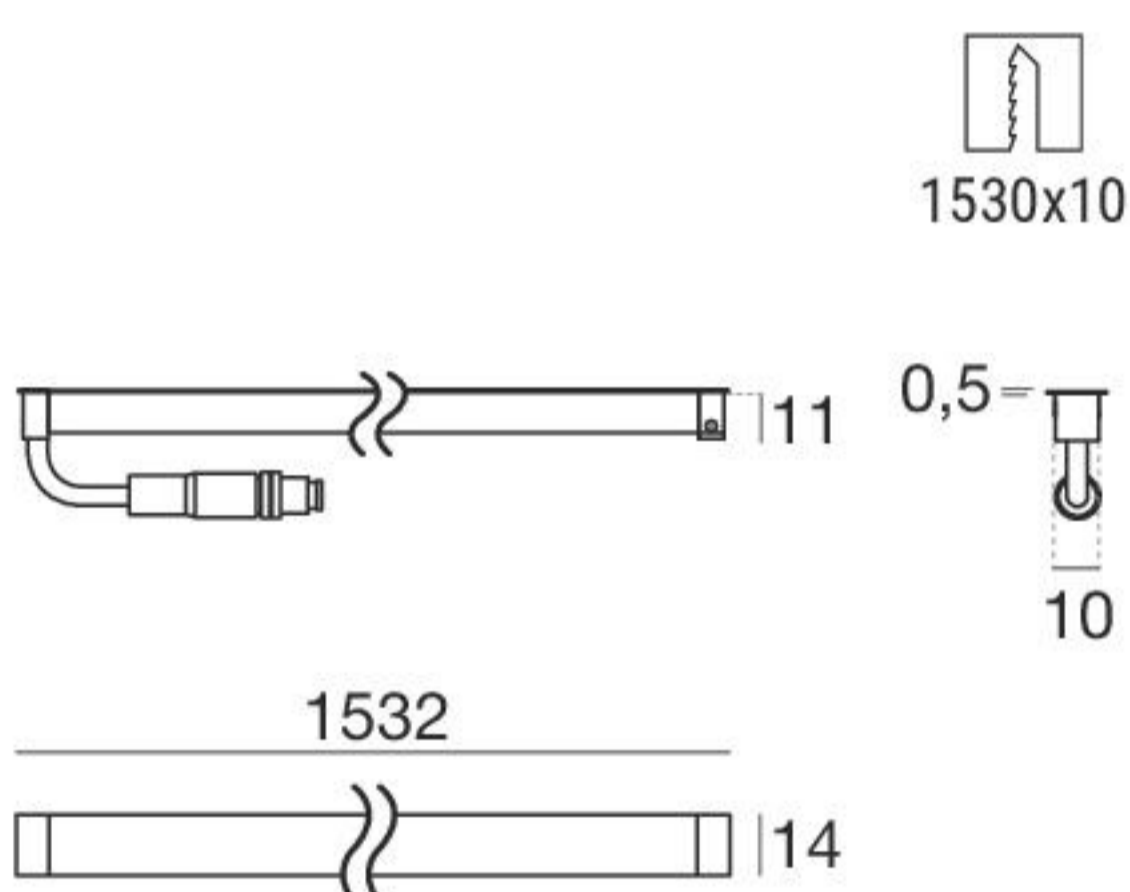

18 W - CRI 80

Opaline 81257	2700K	1260 lm	M	General	00
	3000K	1313 lm	W		
	4000K	1434 lm	N		

Electronics

89179 ON/OFF 1 art.	89359 ON/OFF 1 - 2 art.	99331 ON/OFF 1 - 7 art.	99332 0/1-10V 1 - 7 art.	99722 DALI 1 - 6 art.

Accessories

99231 1 m Cable	99232 1 m Extension