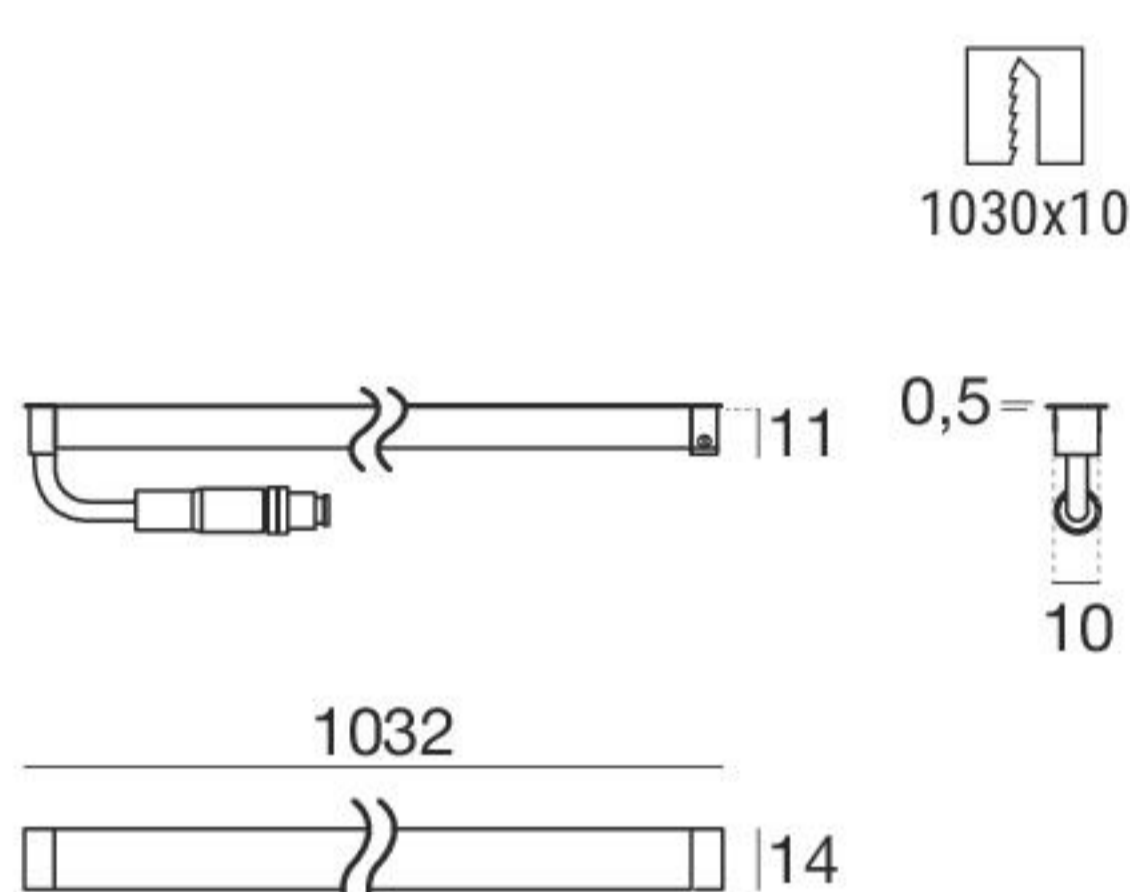

Ice-Cut66_F | Linear profiles | 24V | topLED 12 W/m

6 W - CRI 80

Opaline 81255	2700K	420 lm	M	General	00
	3000K	438 lm	W		
	4000K	478 lm	N		

Electronics

89179 ON/OFF 1 - 4 art.	89359 ON/OFF 1 - 8 art.	99331 ON/OFF 1 - 25 art.	99332 0/1-10V 1 - 25 art.	99722 DALI 1 - 20 art.

12 W - CRI 80

Opaline 81256	2700K	840 lm	M	General	00
	3000K	875 lm	W		
	4000K	956 lm	N		

Electronics

89179 ON/OFF 1 - 2 art.	89359 ON/OFF 1 - 4 art.	99331 ON/OFF 1 - 12 art.	99332 0/1-10V 1 - 12 art.	99722 DALI 1 - 10 art.