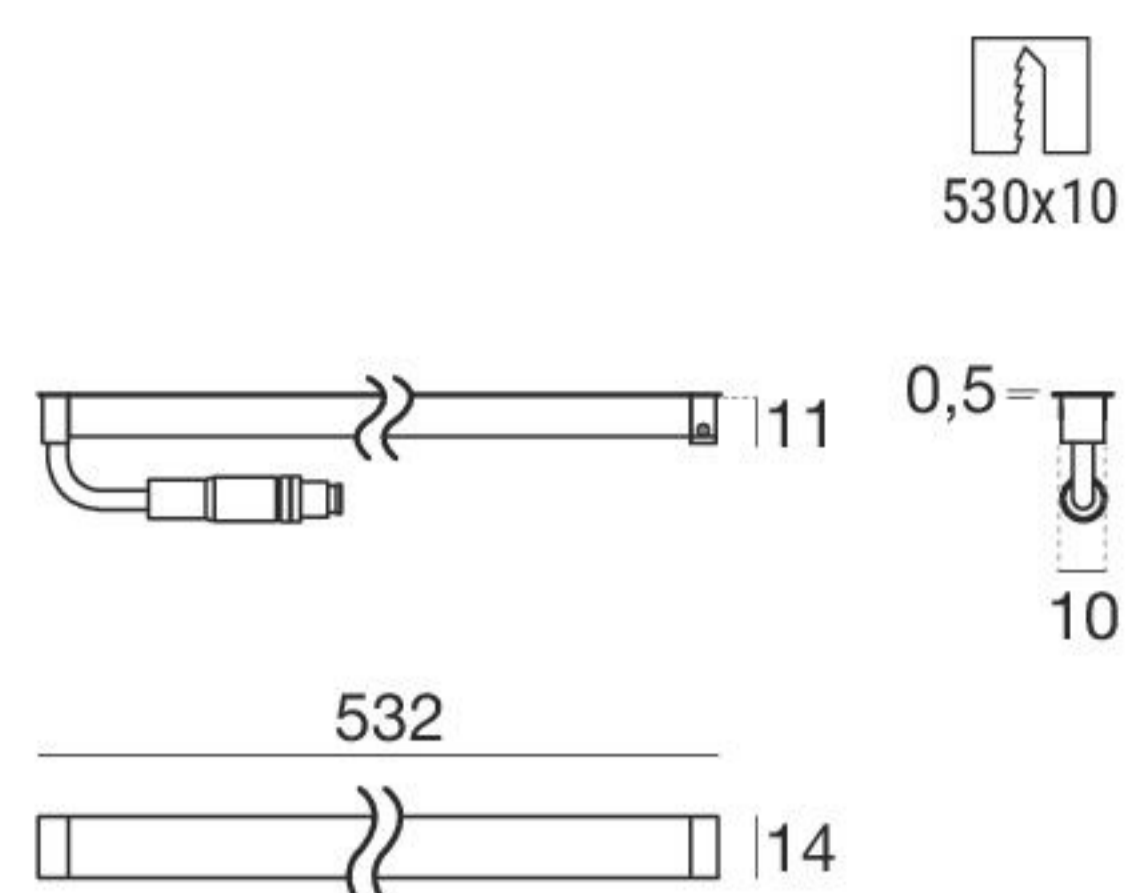

Ice-Cut66_F | Linear profiles | 24V | topLED 12 W/m

6 W - CRI 80

Opaline 81255	2700K	420 lm	M	General	00
	3000K	438 lm	W		
	4000K	478 lm	N		

Electronics

89179 ON/OFF 1 - 4 art.	89359 ON/OFF 1 - 8 art.	99331 ON/OFF 1 - 25 art.	99332 0/1-10V 1 - 25 art.	99722 DALI 1 - 20 art.