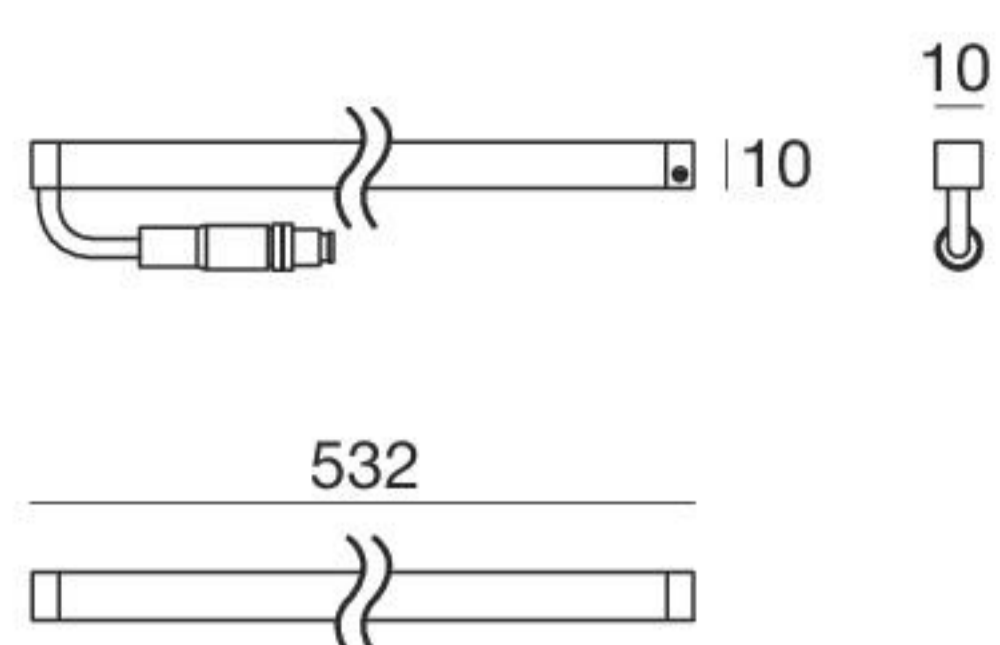

Ice-Cut66 | Linear profiles | 24V | topLED 12 W/m

RTG 96741W00

6 W - CRI 80

Opaline <b>96740</b>	2700K	420 lm	<b>M</b>	General	<b>00</b>
	3000K	438 lm	<b>W</b>		
	4000K	478 lm	<b>N</b>		

Electronics

<b>89179</b> ON/OFF 1 - 4 art.	<b>89359</b> ON/OFF 1 - 8 art.	<b>99331</b> ON/OFF 1 - 25 art.	<b>99332</b> 0/1-10V 1 - 25 art.	<b>99722</b> DALI 1 - 20 art.

12 W - CRI 80

Opaline <b>96741</b>	2700K	840 lm	<b>M</b>	General	<b>00</b>
	3000K	875 lm	<b>W</b>		
	4000K	956 lm	<b>N</b>		

Electronics

<b>89179</b> ON/OFF 1 - 2 art.	<b>89359</b> ON/OFF 1 - 4 art.	<b>99331</b> ON/OFF 1 - 12 art.	<b>99332</b> 0/1-10V 1 - 12 art.	<b>99722</b> DALI 1 - 10 art.