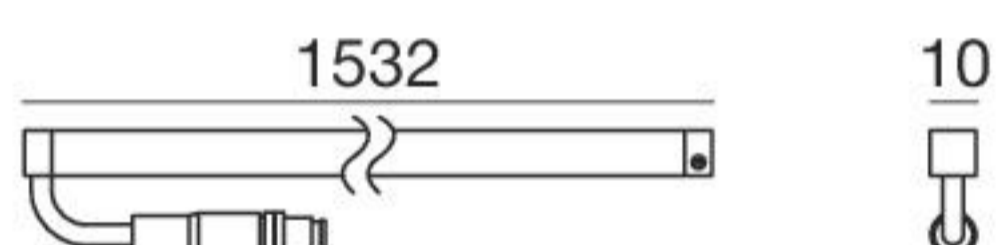

18 W - CRI 80

Opaline 96742	2700K	1260 lm	M	General	00
	3000K	1313 lm	W		
	4000K	1434 lm	N		

Electronics

89179 ON/OFF 1 art.	89359 ON/OFF 1 - 2 art.	99331 ON/OFF 1 - 7 art.	99332 0/1-10V 1 - 7 art.	99722 DALI 1 - 6 art.

Accessories

98398 2 x Fixing clips	99231 1 m Cable	99232 1 m Extension