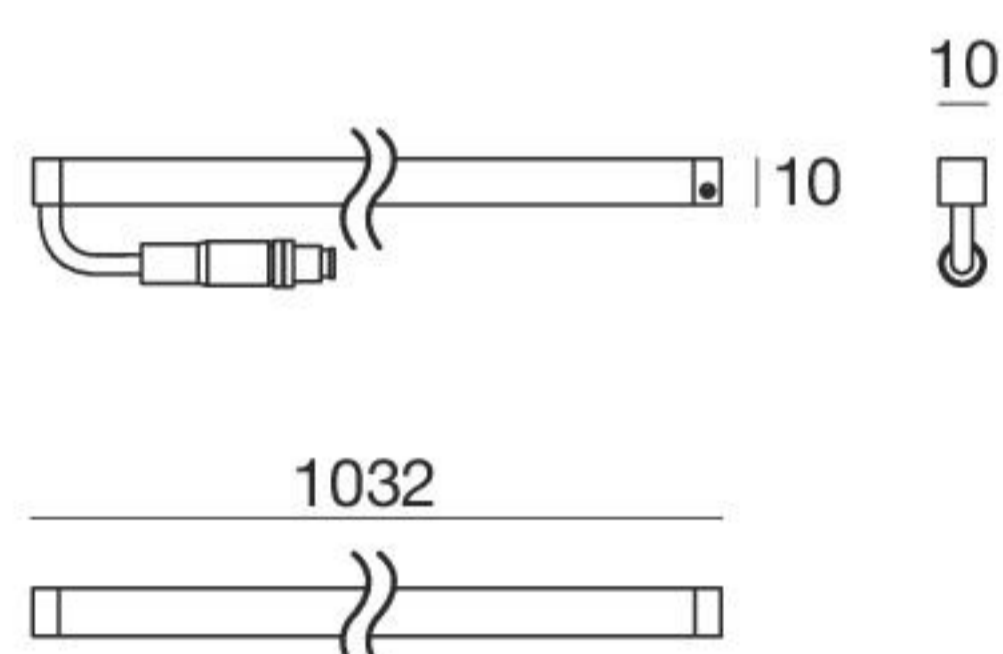

Ice-Cut66 | Linear profiles | 24V | topLED 12 W/m

RTG 96741W00

6 W - CRI 80

Opaline <b>96740</b>	2700K	420 lm	<b>M</b>	General	<b>00</b>
	3000K	438 lm	<b>W</b>		
	4000K	478 lm	<b>N</b>		

Electronics

<b>89179</b> ON/OFF 1 - 4 art.	<b>89359</b> ON/OFF 1 - 8 art.	<b>99331</b> ON/OFF 1 - 25 art.	<b>99332</b> 0/1-10V 1 - 25 art.	<b>99722</b> DALI 1 - 20 art.

12 W - CRI 80

Opaline <b>96741</b>	2700K	840 lm	<b>M</b>	General	<b>00</b>
	3000K	875 lm	<b>W</b>		
	4000K	956 lm	<b>N</b>		

Electronics

<b>89179</b> ON/OFF 1 - 2 art.	<b>89359</b> ON/OFF 1 - 4 art.	<b>99331</b> ON/OFF 1 - 12 art.	<b>99332</b> 0/1-10V 1 - 12 art.	<b>99722</b> DALI 1 - 10 art.