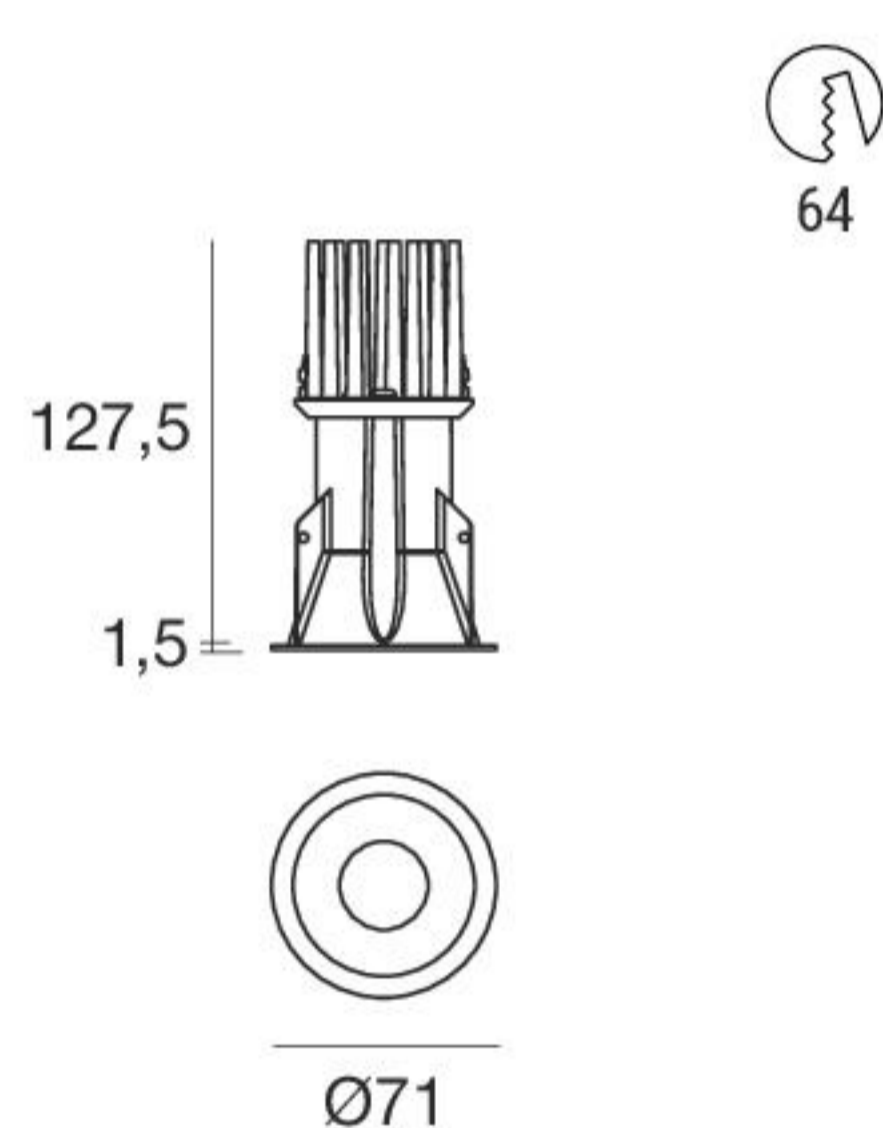

Warp_R | Downlight | powerLED 6 W 500 mA

35

Balance - CRI 92

White	90748	2700 K	532 lm	M	Spot	15
Black	90749	3000 K	569 lm	W	Medium Flood	30
		4000 K	614 lm	N	Flood	60

HC

White	90752
Black	90753

Efficiency - CRI 80

White	90548	2700 K	659 lm	M	Spot	15
Black	90549	3000 K	659 lm	W	Medium Flood	30
		4000 K	711 lm	N	Flood	60

HC

White	90750
Black	90751

RTG **90548W15**
90548W30

Electronics

99377 ON/OFF 1 art.	99714 0/1-10V 1 art.	99715 DALI 1 art.

Warp_R | Downlight | powerLED 10 W 800 mA

64

Balance - CRI 92

White	90762	2700 K	960 lm	M	Spot	15
Black	90763	3000 K	1034 lm	W	Medium Flood	30
		4000 K	1108 lm	N	Flood	60

HC

White	90766
Black	90767

Efficiency - CRI 80

White	90550	2700 K	1108 lm	M	Spot	15
Black	90551	3000 K	1194 lm	W	Medium Flood	30
		4000 K	1280 lm	N	Flood	60

HC

White	90764
Black	90765

RTG **90550M30**
90550M60
90550W30
90550W60

Electronics

99735 ON/OFF 1 art.	99733 0/1-10V 1 art.	99731 DALI 1 art.