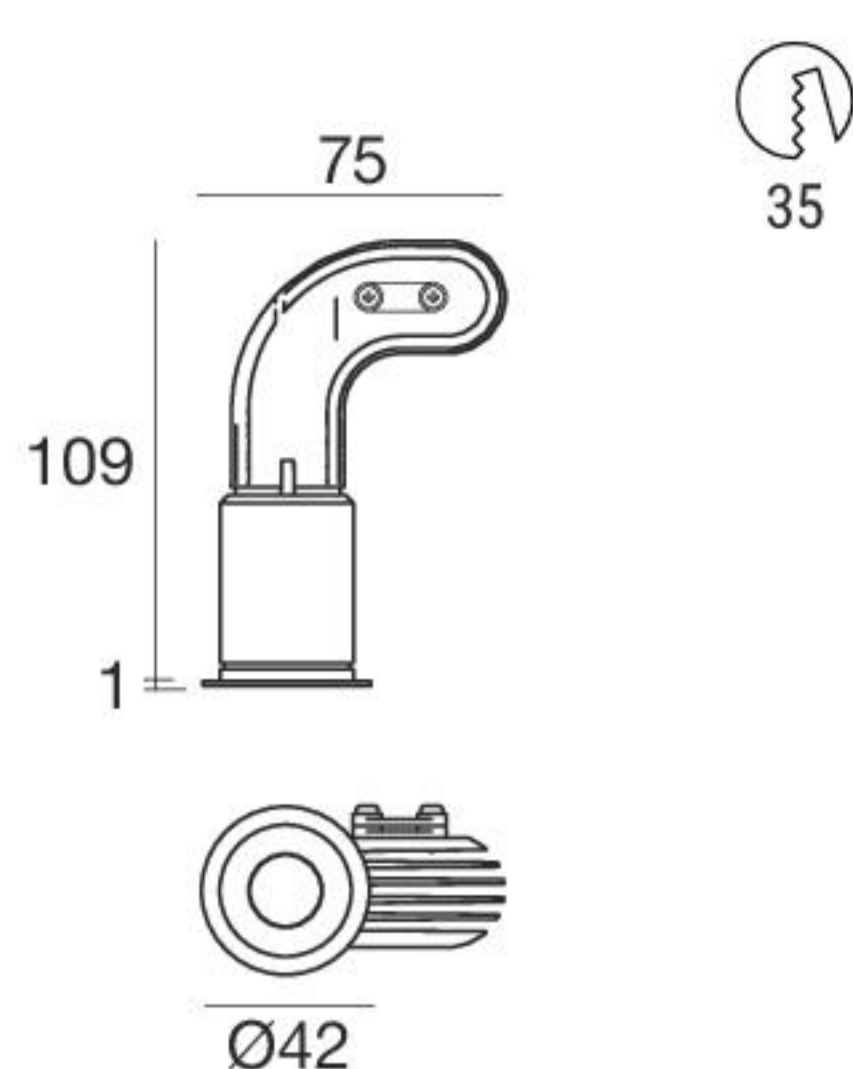

Warp_R | Downlight | powerLED 6 W 500 mA

35

Balance - CRI 92

White	90748	2700 K	532 lm	M	Spot	15
Black	90749	3000 K	569 lm	W	Medium Flood	30
		4000 K	614 lm	N	Flood	60

HC

White	90752
Black	90753

Efficiency - CRI 80

White	90548	2700 K	659 lm	M	Spot	15
Black	90549	3000 K	659 lm	W	Medium Flood	30
		4000 K	711 lm	N	Flood	60

HC

White	90750
Black	90751

RTG **90548W15**
90548W30

Electronics

99377 ON/OFF 1 art.	99714 0/1-10V 1 art.	99715 DALI 1 art.

Warp_R | Downlight | powerLED 10 W 800 mA

64

Balance - CRI 92

White	90762	2700 K	960 lm	M	Spot	15
Black	90763	3000 K	1034 lm	W	Medium Flood	30
		4000 K	1108 lm	N	Flood	60

HC

White	90766
Black	90767

Efficiency - CRI 80