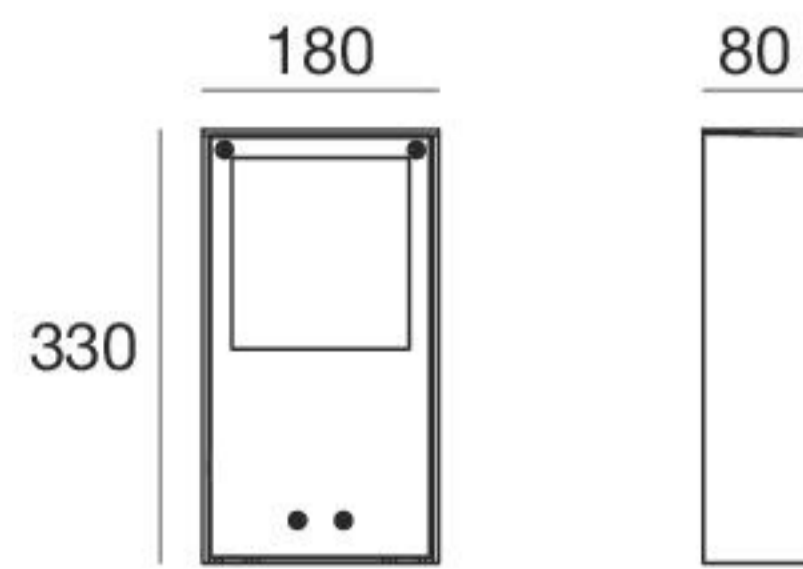

Peak-Maxi_W | Wall Lights | 100-240 V | powerLED 24 W DC - 26 W AC

CRI 80

Grey	65080	3000 K	3564 lm	W	Asymmetric	07
BK Grey	65081	4000 K	3822 lm	N		
Cor-Ten	65079					

Peak-Maxi_W | Wall Lights | 100-240 V | powerLED 36 W DC - 39 W AC

CRI 80

Grey	65084	3000 K	4860 lm	W	Asymmetric	07
BK Grey	65085	4000 K	5214 lm	N		
Cor-Ten	65083					

65084W07

Photometric curve

Light beam

10 LUX 20 LUX 25 LUX 30 LUX 40 LUX

Floor plan