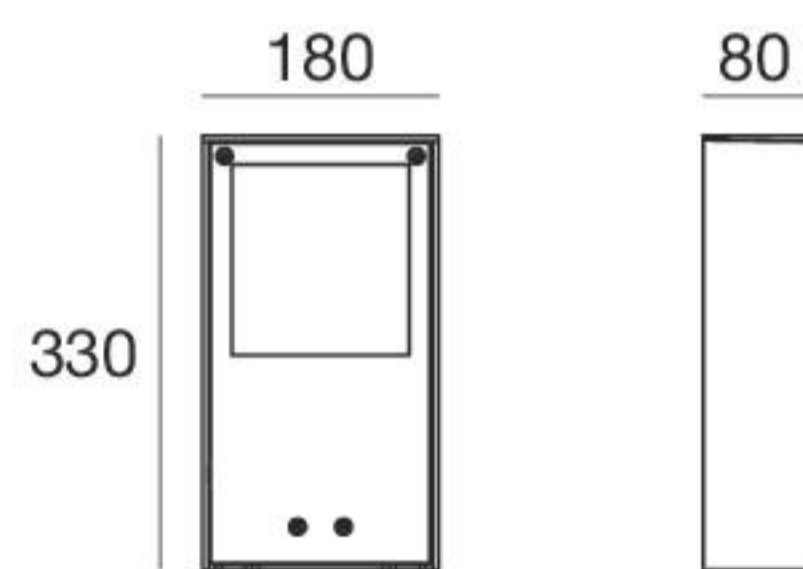

Peak-Maxi_W | Wall Lights | 100-240 V | powerLED 24 W DC - 26 W AC

CRI 80

Grey	65080	3000 K	3564 lm	W	Asymmetric	07
BK Grey	65081	4000 K	3822 lm	N		
Cor-Ten	65079					

Peak-Maxi_W | Wall Lights | 100-240 V | powerLED 36 W DC - 39 W AC

CRI 80

Grey	65084	3000 K	4860 lm	W	Asymmetric	07
BK Grey	65085	4000 K	5214 lm	N		
Cor-Ten	65083					

65084W07

Photometric curve

Light beam

10 LUX 20 LUX 25 LUX 30 LUX 40 LUX

Floor plan