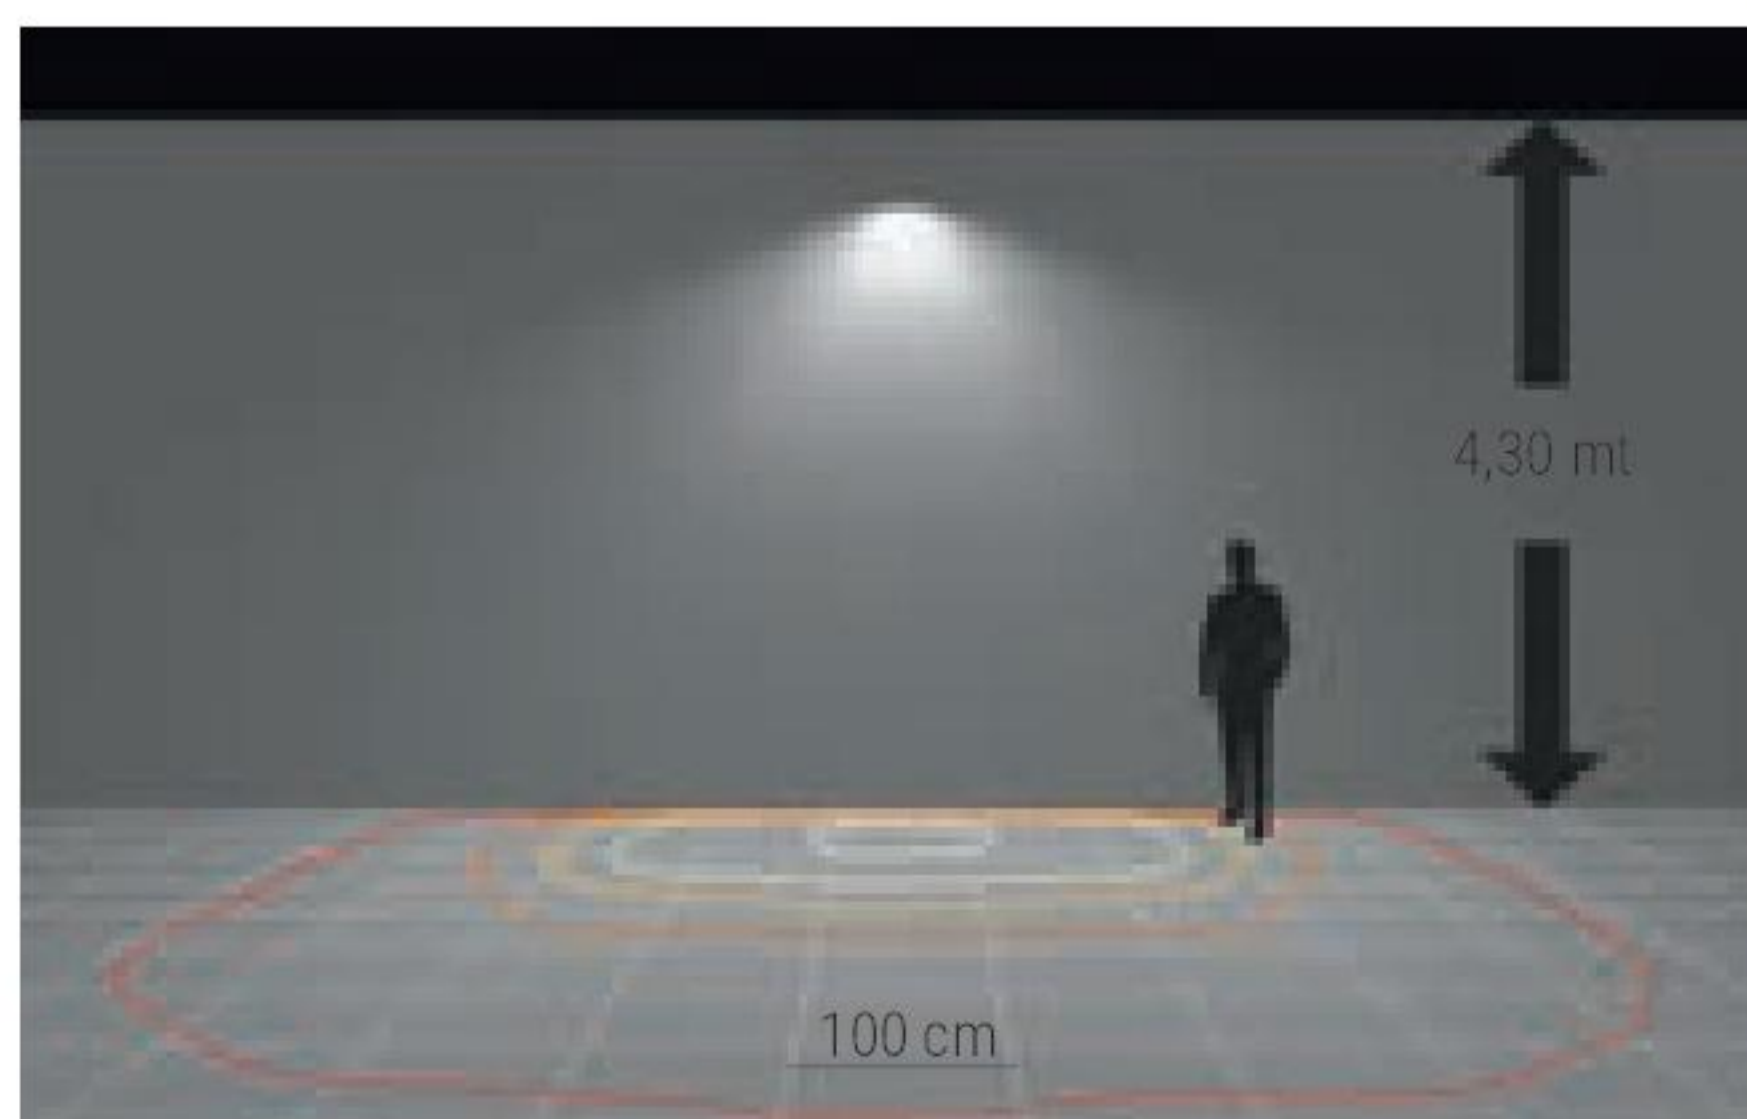

CRI 80

Grey	65084	3000 K	4860 lm	W	Asymmetric	07
BK Grey	65085	4000 K	5214 lm	N		
Cor-Ten	65083					

65084W07

Photometric curve

Light beam

10 LUX 20 LUX 25 LUX 30 LUX 40 LUX

Floor plan