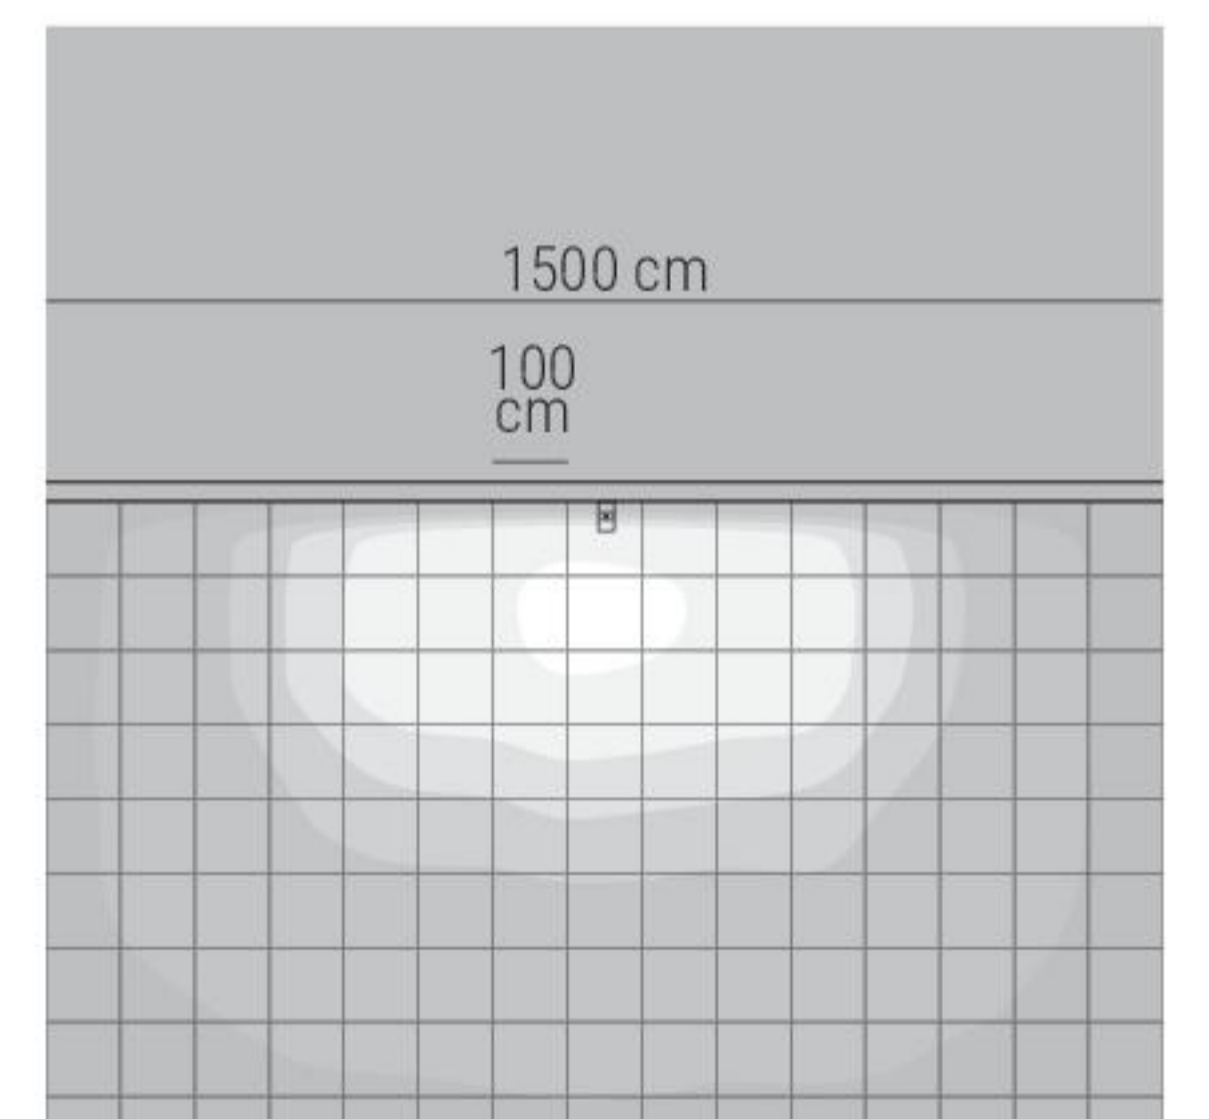

Peak-Maxi_W | Wall Lights | 100-240 V | powerLED 24 W DC - 26 W AC

CRI 80

Grey	65080	3000 K	3564 lm	W	Asymmetric	07
BK Grey	65081	4000 K	3822 lm	N		
Cor-Ten	65079					

Peak-Maxi_W | Wall Lights | 100-240 V | powerLED 36 W DC - 39 W AC

CRI 80

Grey	65084	3000 K	4860 lm	W	Asymmetric	07
BK Grey	65085	4000 K	5214 lm	N		
Cor-Ten	65083					

65084W07

Photometric curve

Light beam

10 LUX 20 LUX 25 LUX 30 LUX 40 LUX

Floor plan