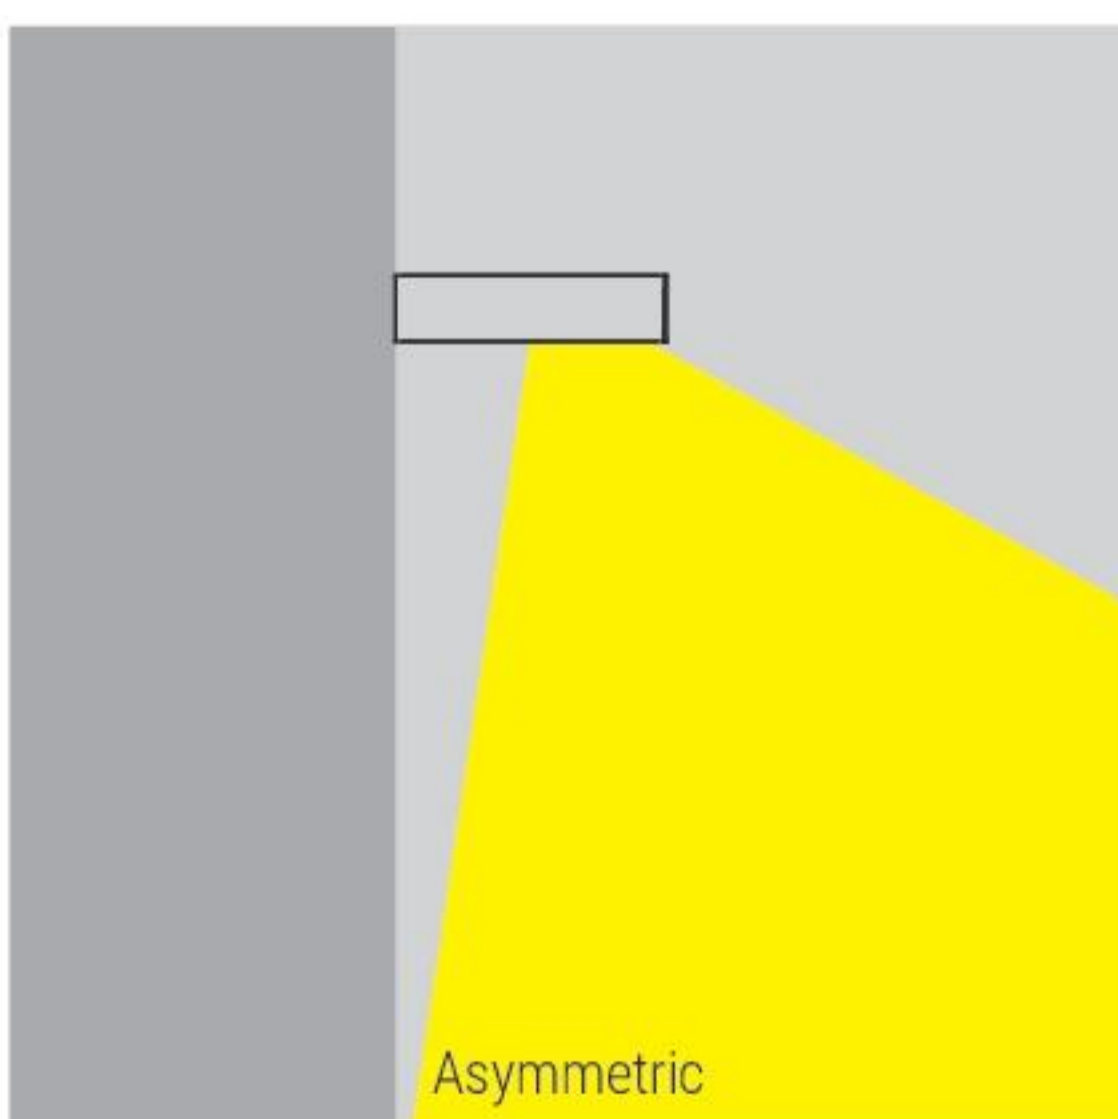

Peak-Maxi_W | Wall Lights | 100-240 V | powerLED 24 W DC - 26 W AC

CRI 80

Grey	65080	3000 K	3564 lm	W	Asymmetric	07
BK Grey	65081	4000 K	3822 lm	N		
Cor-Ten	65079					

Peak-Maxi_W | Wall Lights | 100-240 V | powerLED 36 W DC - 39 W AC

CRI 80

Grey	65084	3000 K	4860 lm	W	Asymmetric	07
BK Grey	65085	4000 K	5214 lm	N		
Cor-Ten	65083					

65084W07

Photometric curve

Light beam

10 LUX 20 LUX 25 LUX 30 LUX 40 LUX

Floor plan