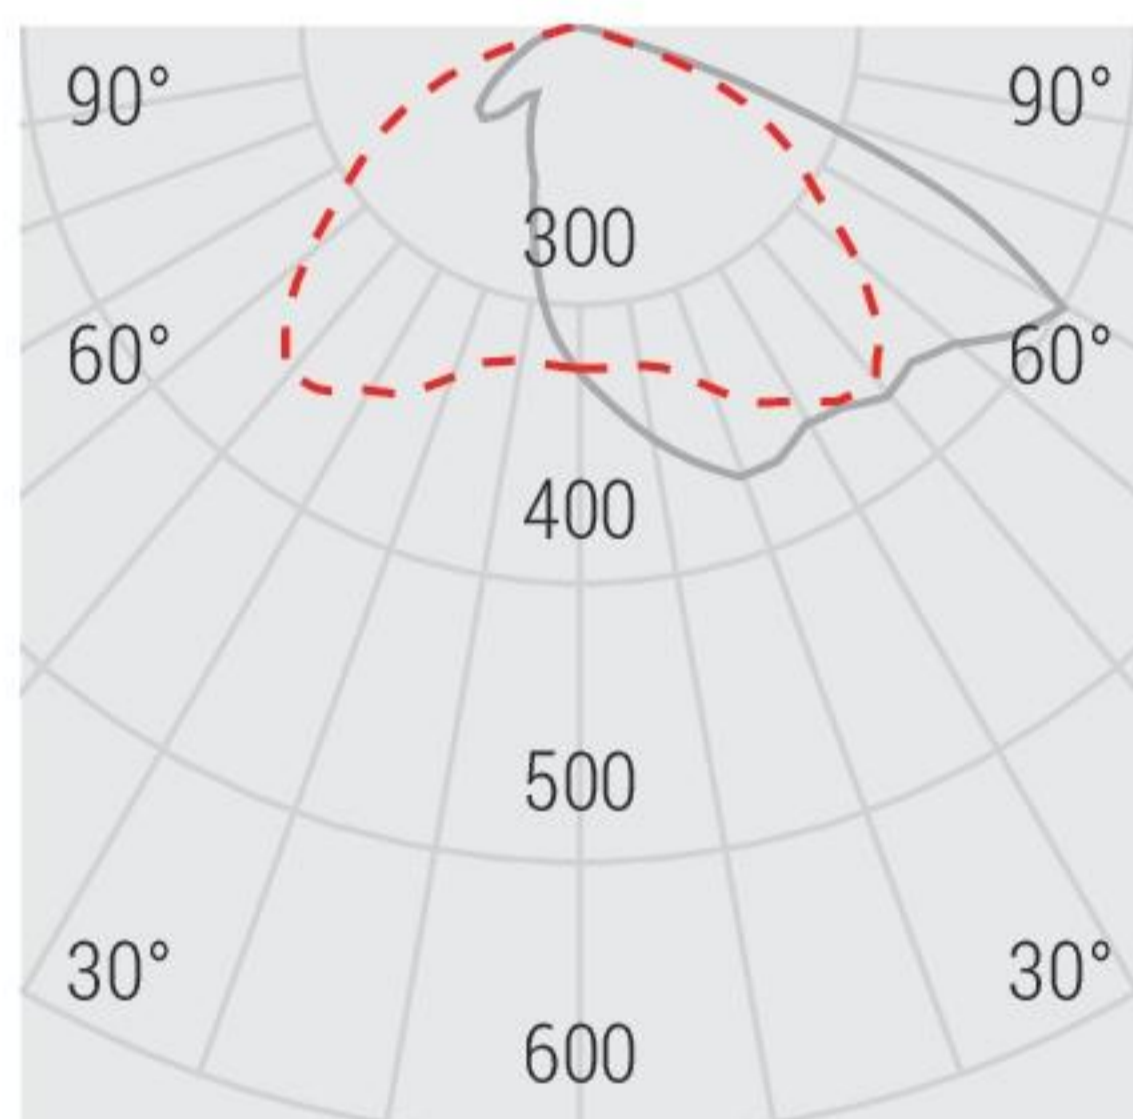

Peak-Maxi_W | Wall Lights | 100-240 V | powerLED 24 W DC - 26 W AC

CRI 80

Grey	65080	3000 K	3564 lm	W	Asymmetric	07
BK Grey	65081	4000 K	3822 lm	N		
Cor-Ten	65079					

Peak-Maxi_W | Wall Lights | 100-240 V | powerLED 36 W DC - 39 W AC

CRI 80

Grey	65084	3000 K	4860 lm	W	Asymmetric	07
BK Grey	65085	4000 K	5214 lm	N		
Cor-Ten	65083					

65084W07

Photometric curve

Light beam

10 LUX 20 LUX 25 LUX 30 LUX 40 LUX

Floor plan