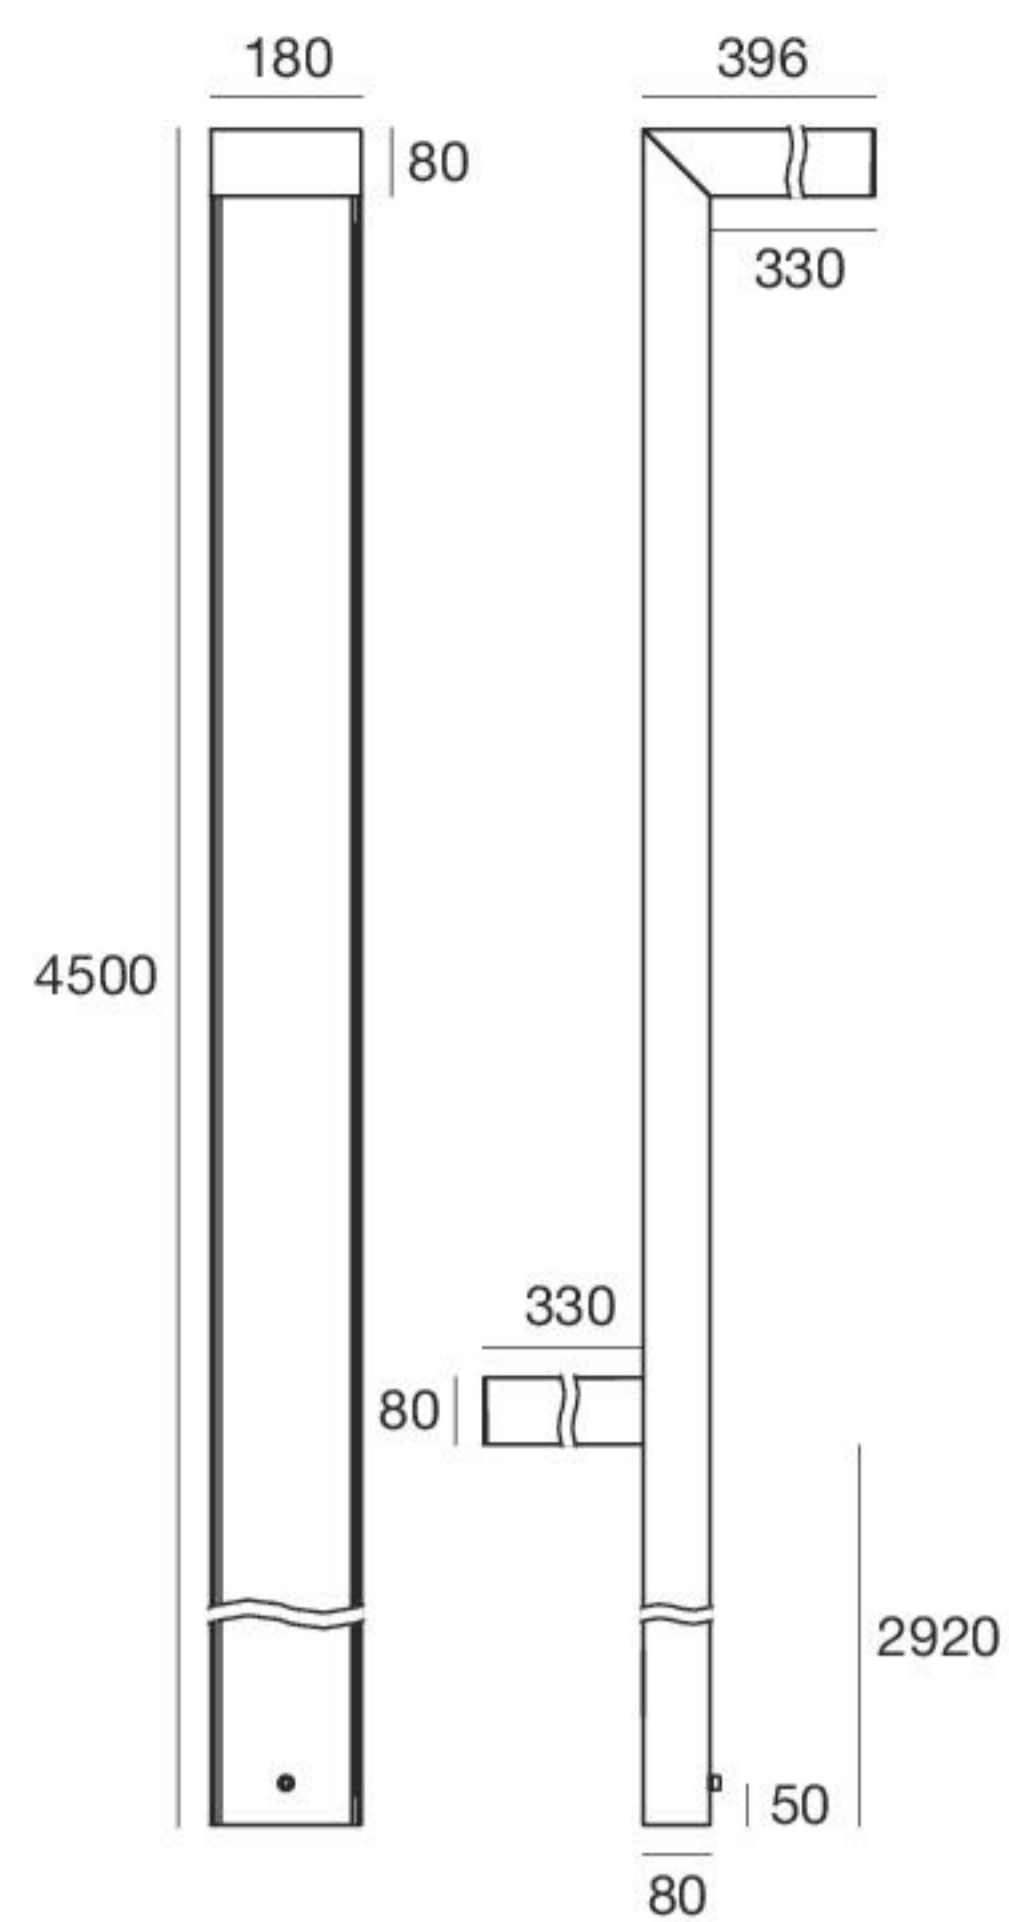

Peak-Maxi_D2 | Poles | 100-240 V | powerLED 36+54 W DC - 39+59 W AC

CRI 80

Grey	65067	3000 K	12150 lm	W	Asymmetric	07
BK Grey	65068	4000 K	13035 lm	N		
Cor-Ten	65066					

Accessories

65078 Bracket 1 pc	65076 Base 1 pc Grey	65077 Base 1 pc BK Grey	65075 Base 1 pc Cor-Ten

Peak-Frame | Poles | 100-240 V | powerLED 45 W DC - 50 W AC

CRI 80

Grey	65070	3000 K	5650 lm	W	General	00
BK Grey	65071	4000 K	6000 lm	N		
Cor-Ten	65069					

Accessories

65078 Bracket 1 pc	65076 Base 1 pc Grey	65077 Base 1 pc BK Grey	65075 Base 1 pc Cor-Ten

Light portal: Peak-Frame
design: Marco Ciarlo associati

An innovative fixture, perfect to fit every outdoor space. This version provides a luminous "portal", defining squares and parks with a smooth and comfortable lighting effect. Almost non-existent glare makes it suitable to any situation.