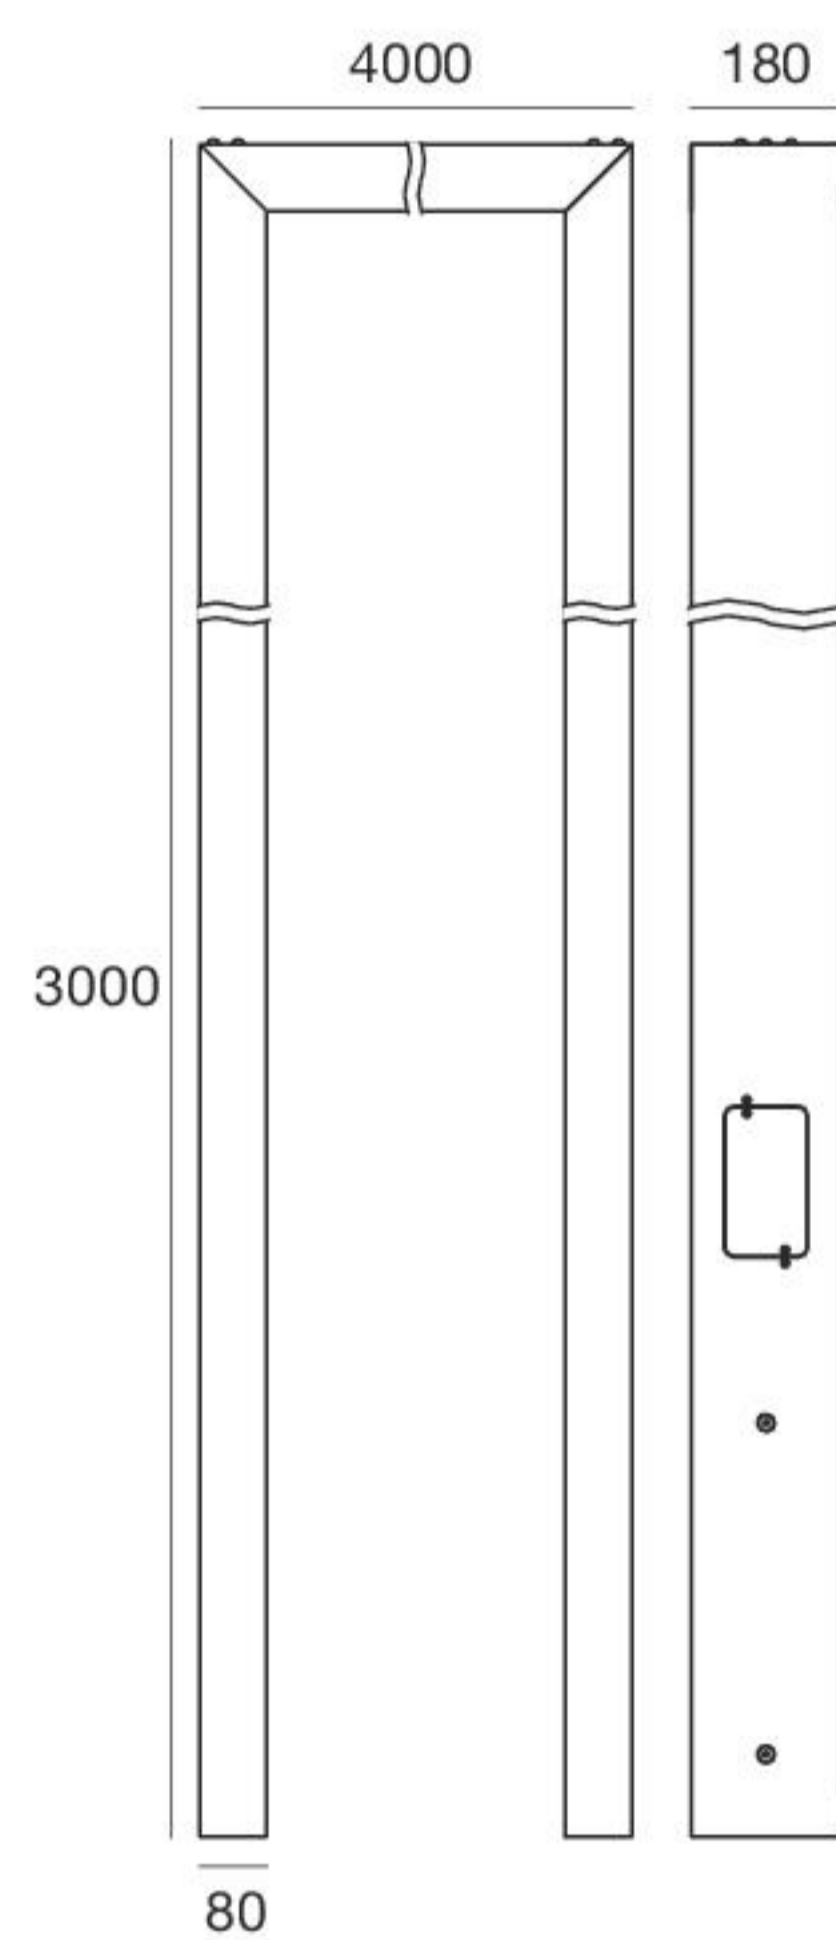

Peak-Maxi_D2 | Poles | 100-240 V | powerLED 36+54 W DC - 39+59 W AC

CRI 80

Grey	65067	3000 K	12150 lm	W	Asymmetric	07
BK Grey	65068	4000 K	13035 lm	N		
Cor-Ten	65066					

Accessories

65078 Bracket 1 pc	65076 Base 1 pc Grey	65077 Base 1 pc BK Grey	65075 Base 1 pc Cor-Ten

Peak-Frame | Poles | 100-240 V | powerLED 45 W DC - 50 W AC

CRI 80

Grey	65070	3000 K	5650 lm	W	General	00
BK Grey	65071	4000 K	6000 lm	N		
Cor-Ten	65069					

Accessories

65078 Bracket 1 pc	65076 Base 1 pc Grey	65077 Base 1 pc BK Grey	65075 Base 1 pc Cor-Ten

Light portal: Peak-Frame
design: Marco Ciarlo associati

An innovative fixture, perfect to fit every outdoor space. This version provides a luminous "portal", defining squares and parks with a smooth and comfortable lighting effect. Almost non-existent glare makes it suitable to any situation.