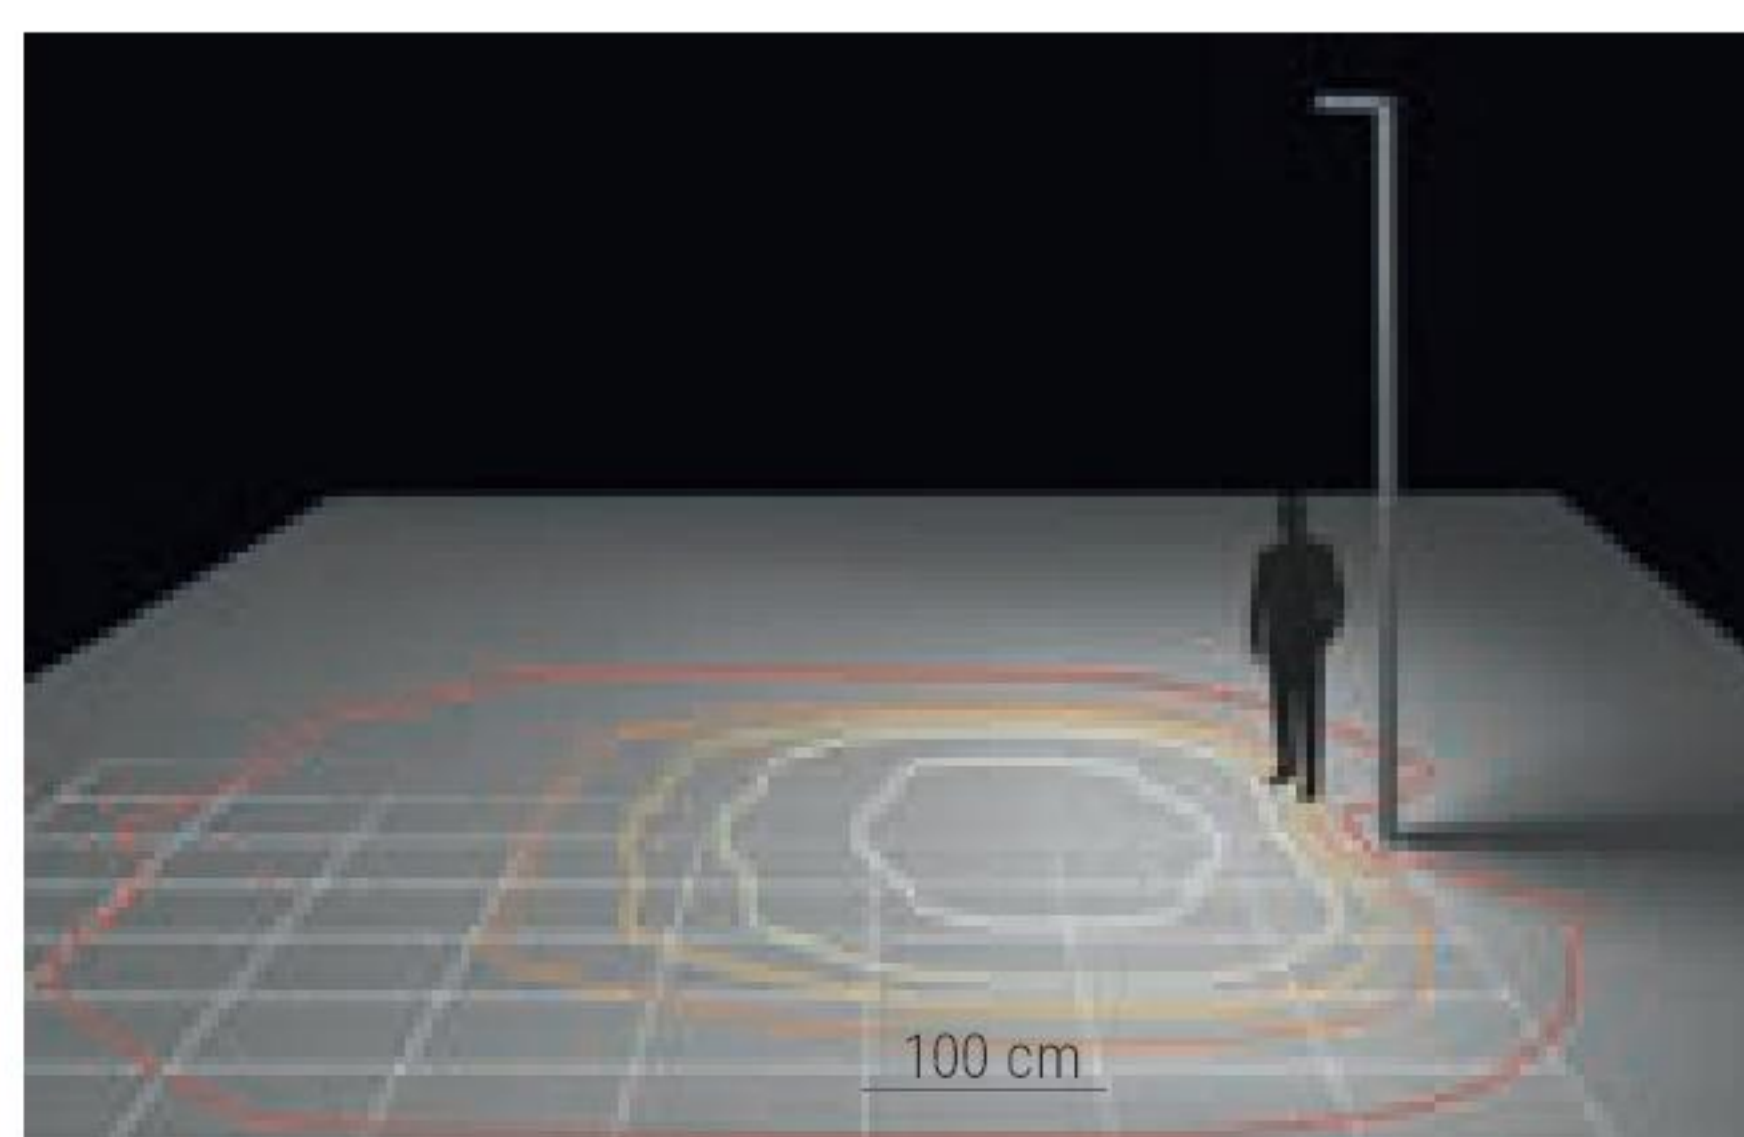

Base
1 pc

BK Grey

65075

Base
1 pc

Cor-Ten

65064W07

Photometric curve

Light beam