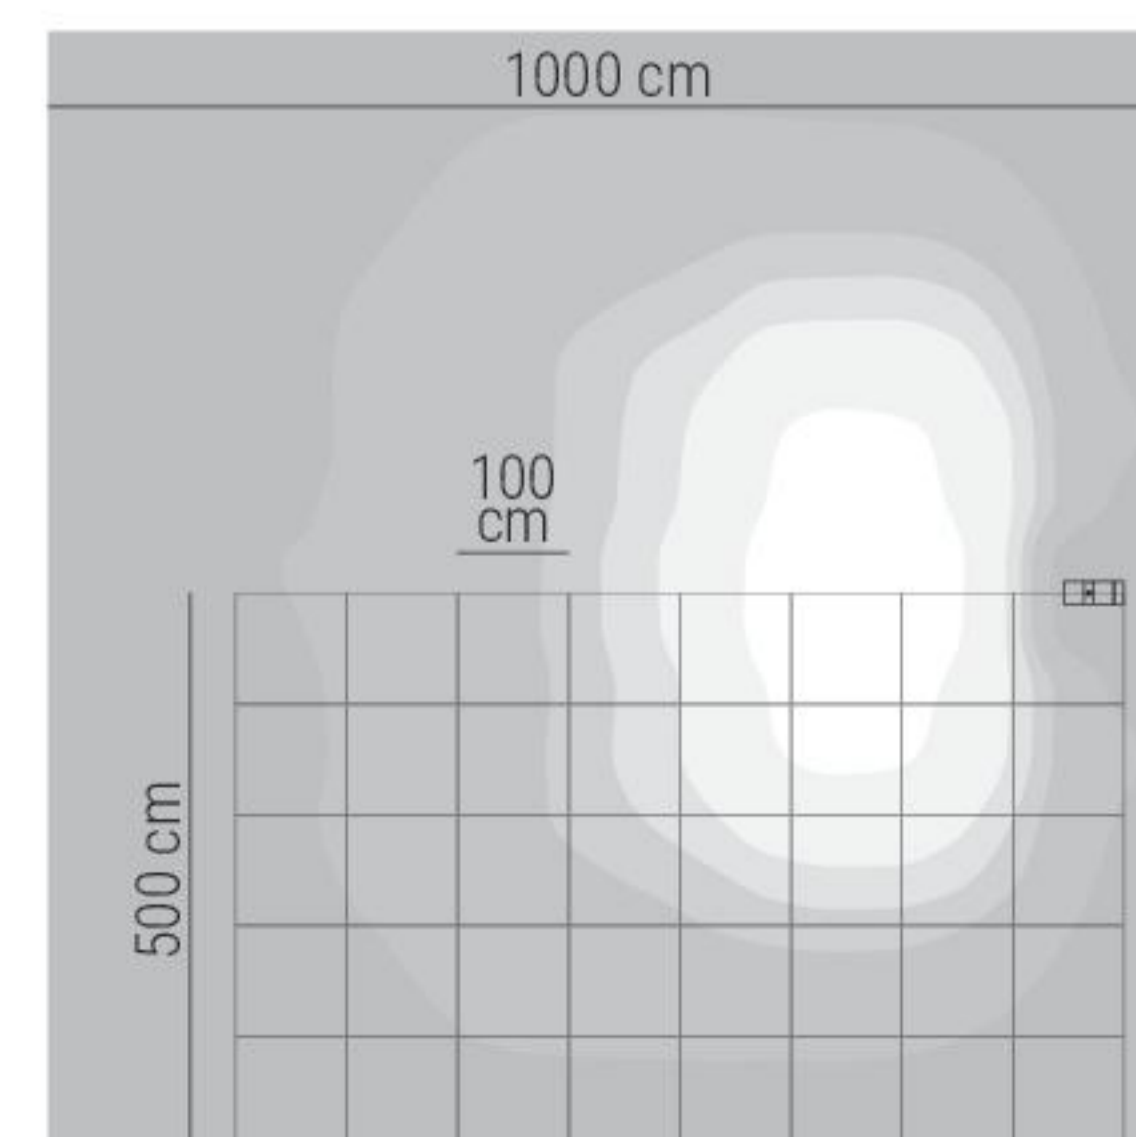

Base
1 pc

BK Grey

65075

Base
1 pc

Cor-Ten

65064W07

Photometric curve

Light beam

10 LUX 20 LUX 25 LUX 30 LUX 40 LUX

Floor plan