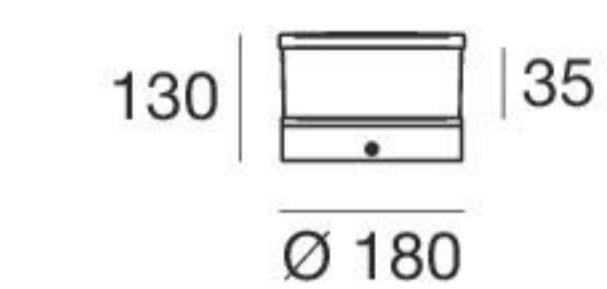

Bob18 | Bollards | 198-264 V | topLED 13 W DC - 14 W AC

CRI 80

Grey	64715	3000 K	1941 lm	W	General	00
BK Grey	64716	4000 K	2060 lm	N		

Bob18 | Bollards | 198-264 V | topLED 18 W DC - 20 W AC

CRI 80

Grey	64711	3000 K	2673 lm	W	General	00
BK Grey	64712	4000 K	2832 lm	N		

Bob18 180 | Bollards | 198-264 V | topLED 10 W DC - 12 W AC

CRI 80

Grey	64719	3000 K	1318 lm	W	General	18
BK Grey	64720	4000 K	1422 lm	N		