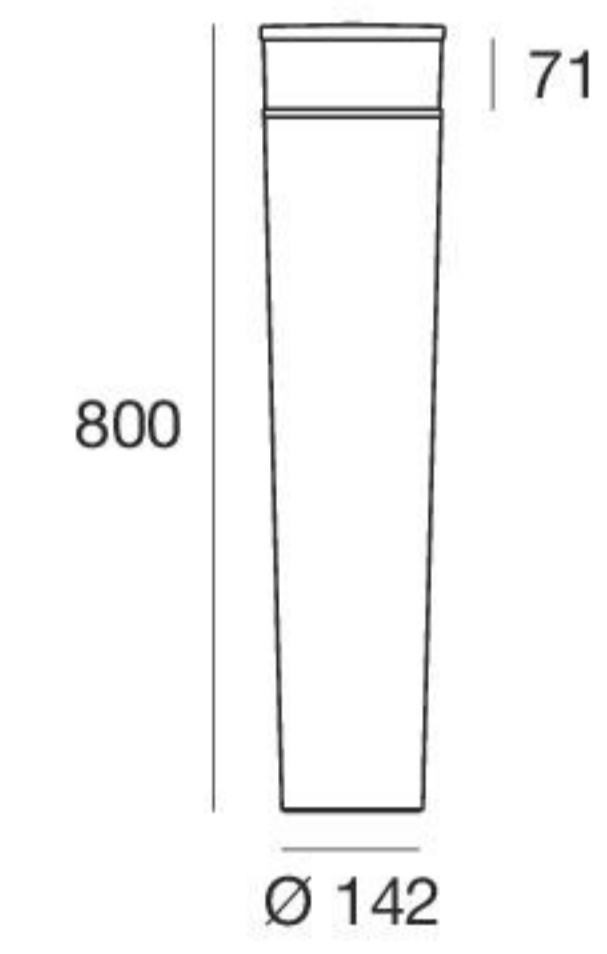

Bob18 | Bollards | 198-264 V | topLED 13 W DC - 14 W AC

CRI 80

Grey	64715	3000 K	1941 lm	W	General	00
BK Grey	64716	4000 K	2060 lm	N		

Bob18 | Bollards | 198-264 V | topLED 18 W DC - 20 W AC

CRI 80

Grey	64711	3000 K	2673 lm	W	General	00
BK Grey	64712	4000 K	2832 lm	N		

Bob18 180 | Bollards | 198-264 V | topLED 10 W DC - 12 W AC

CRI 80

Grey	64719	3000 K	1318 lm	W	General	18
BK Grey	64720	4000 K	1422 lm	N		