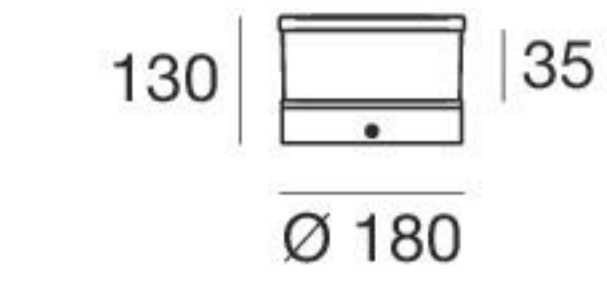

Bob18 | Bollards | 198-264 V | topLED 13 W DC - 14 W AC

CRI 80

Grey	64715	3000 K	1941 lm	W	General	00
BK Grey	64716	4000 K	2060 lm	N		

Bob18 | Bollards | 198-264 V | topLED 18 W DC - 20 W AC

CRI 80

Grey	64711	3000 K	2673 lm	W	General	00
BK Grey	64712	4000 K	2832 lm	N		

Bob18 180 | Bollards | 198-264 V | topLED 10 W DC - 12 W AC

CRI 80

Grey	64719	3000 K	1318 lm	W	General	18
BK Grey	64720	4000 K	1422 lm	N		