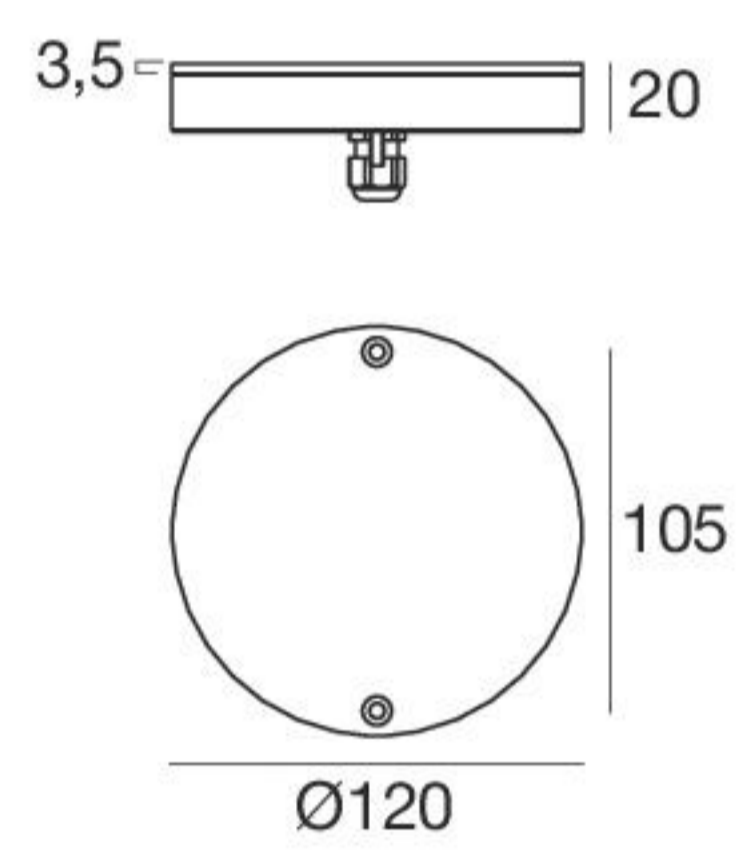

Footpad | Drive-over spotlights | powerLED 4 W 350 mA

CRI 80

Steel	97183	3000 K	428 lm	W	General	00
		4000 K	456 lm	N		

Electronics

89421
ON/OFF
1 art.

99183
ON/OFF
2 - 3 art.

Footpad Flat | Drive-over spotlights | powerLED 4 W 350 mA

RTG 96916W00

CRI 80

Steel	96916	3000 K	428 lm	W	General	00
		4000 K	456 lm	N		

Steel	81691	3000 K	428 lm	W	General	00
		4000 K	456 lm	N		

Electronics

89421
ON/OFF
1 art.

99183
ON/OFF
2 - 3 art.

H-Farm | Treviso, Italy