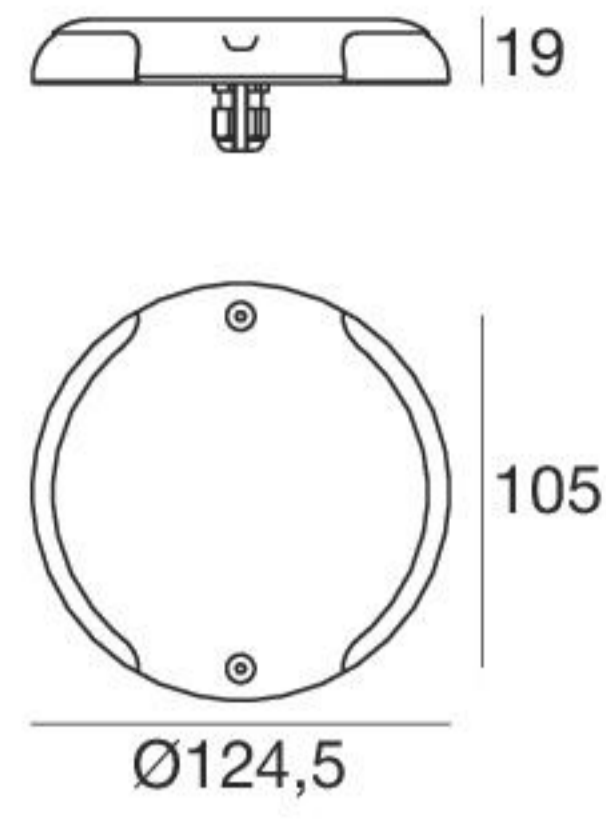

Footpad | Drive-over spotlights | powerLED 4 W 350 mA

CRI 80

Steel	97183	3000 K	428 lm	W	General	00
		4000 K	456 lm	N		

Electronics

89421
ON/OFF
1 art.

99183
ON/OFF
2 - 3 art.

Footpad Flat | Drive-over spotlights | powerLED 4 W 350 mA

RTG 96916W00

CRI 80

Steel	96916	3000 K	428 lm	W	General	00
		4000 K	456 lm	N		

Steel	81691	3000 K	428 lm	W	General	00
		4000 K	456 lm	N		

Electronics

89421
ON/OFF
1 art.

99183
ON/OFF
2 - 3 art.

H-Farm | Treviso, Italy