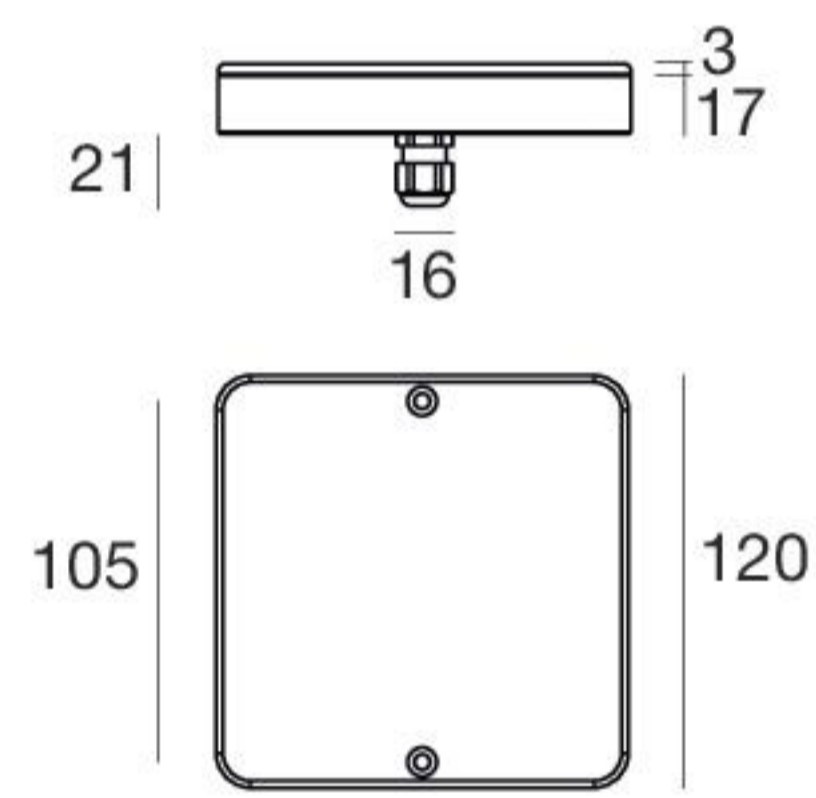

Footpad | Drive-over spotlights | powerLED 4 W 350 mA

CRI 80

Steel	97183	3000 K	428 lm	W	General	00
		4000 K	456 lm	N		

Electronics

89421
ON/OFF
1 art.

99183
ON/OFF
2 - 3 art.

Footpad Flat | Drive-over spotlights | powerLED 4 W 350 mA

RTG 96916W00

CRI 80

Steel	96916	3000 K	428 lm	W	General	00
		4000 K	456 lm	N		

Steel	81691	3000 K	428 lm	W	General	00
		4000 K	456 lm	N		

Electronics

89421
ON/OFF
1 art.

99183
ON/OFF
2 - 3 art.

H-Farm | Treviso, Italy