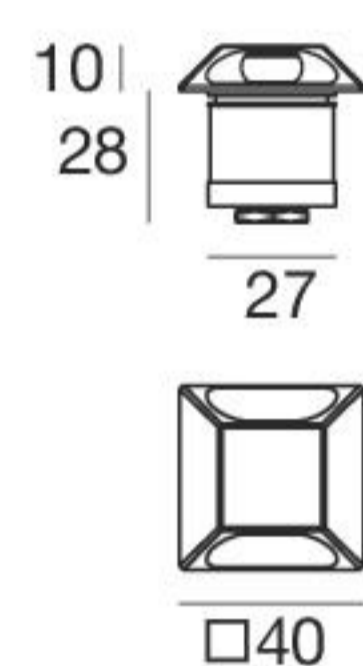

Alcor_Q1 | Drive-over spotlights | powerLED 1.5 W 500 mA

CRI 80

Steel	81736	3000 K	143 lm	W	Wide Flood	18
		4000 K	152 lm	N		

Electronics

89422	89423	99181	99185	84918
ON/OFF	ON/OFF	ON/OFF	ON/OFF	
1 - 2 art.	2 - 3 art.	3 - 6 art.	6 - 12 art.	

Recessed casings

Alcor_Q2 | Drive-over spotlights | powerLED 1.5 W 500 mA

CRI 80

Steel	81750	3000 K	143 lm	W	Wide Flood	18
		4000 K	152 lm	N		

Electronics

89422	89423	99181	99185	84918
ON/OFF	ON/OFF	ON/OFF	ON/OFF	
1 - 2 art.	2 - 3 art.	3 - 6 art.	6 - 12 art.	

Recessed casings

Alcor_Q4 | Drive-over spotlights | powerLED 1.5 W 500 mA

CRI 80

Steel	81751	3000 K	143 lm	W	Wide Flood	18
		4000 K	152 lm	N		

Electronics

89422	89423	99181	99185	84918
ON/OFF	ON/OFF	ON/OFF	ON/OFF	
1 - 2 art.	2 - 3 art.	3 - 6 art.	6 - 12 art.	