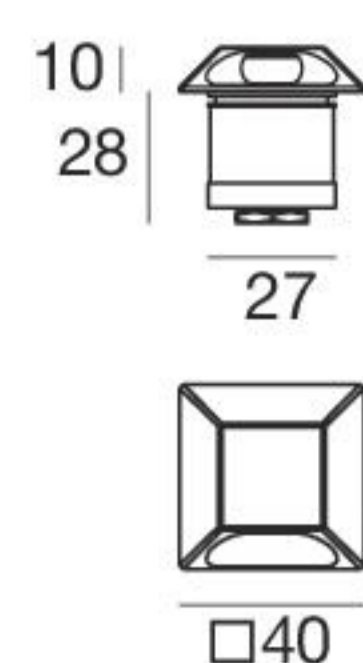

Alcor_Q1 | Drive-over spotlights | powerLED 1.5 W 500 mA

CRI 80

Steel	81736	3000 K	143 lm	W	Wide Flood	18
		4000 K	152 lm	N		

Electronics

89422	89423	99181	99185	84918
ON/OFF	ON/OFF	ON/OFF	ON/OFF	
1 - 2 art.	2 - 3 art.	3 - 6 art.	6 - 12 art.	

Recessed casings

Alcor_Q2 | Drive-over spotlights | powerLED 1.5 W 500 mA

CRI 80

Steel	81750	3000 K	143 lm	W	Wide Flood	18
		4000 K	152 lm	N		

Electronics

89422	89423	99181	99185	84918
ON/OFF	ON/OFF	ON/OFF	ON/OFF	
1 - 2 art.	2 - 3 art.	3 - 6 art.	6 - 12 art.	