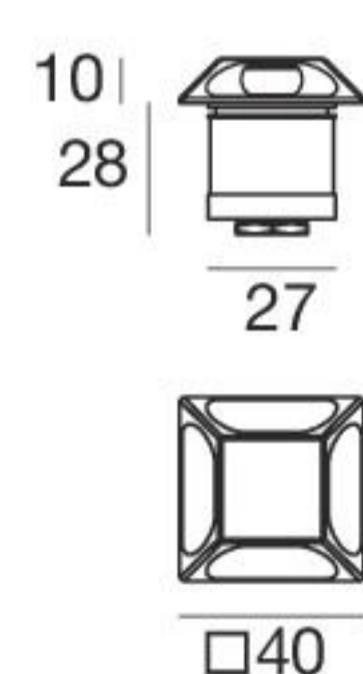

Recessed casings

Alcor_Q2 | Drive-over spotlights | powerLED 1.5 W 500 mA

CRI 80

Steel	81750	3000 K	143 lm	W	Wide Flood	18
		4000 K	152 lm	N		

Electronics

89422	89423	99181	99185	84918
ON/OFF	ON/OFF	ON/OFF	ON/OFF	
1 - 2 art.	2 - 3 art.	3 - 6 art.	6 - 12 art.	

Recessed casings

Alcor_Q4 | Drive-over spotlights | powerLED 1.5 W 500 mA

CRI 80

Steel	81751	3000 K	143 lm	W	Wide Flood	18
		4000 K	152 lm	N		

Electronics

89422	89423	99181	99185	84918
ON/OFF	ON/OFF	ON/OFF	ON/OFF	
1 - 2 art.	2 - 3 art.	3 - 6 art.	6 - 12 art.	