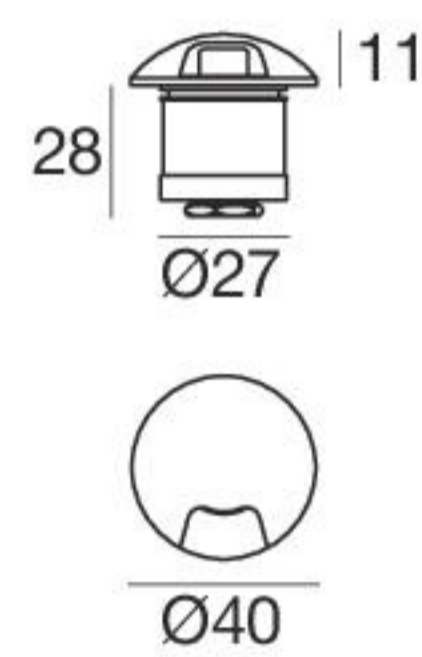

RTG 97354W18

CRI 80

Steel	97354	3000 K	199 lm	W	Wide Flood	18
		4000 K	213 lm	N		

Electronics

89422
ON/OFF
1 - 2 art.

89423
ON/OFF
2 - 3 art.

99181
ON/OFF
3 - 6 art.

99185
ON/OFF
6 - 12 art.

Recessed casings

84918

Alcor_2 | Drive-over spotlights | powerLED 1.5 W 500 mA