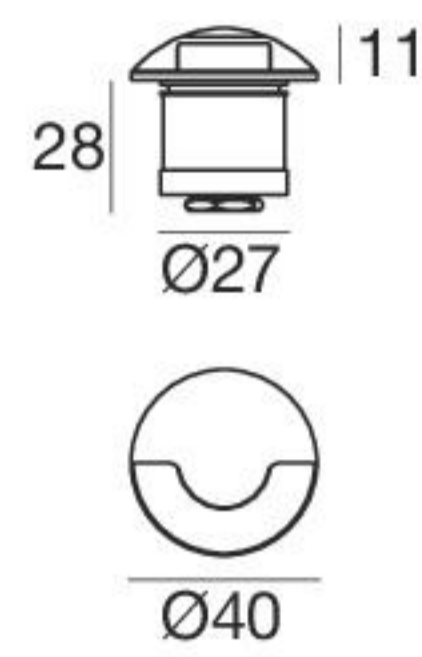

Alcor_1 | Drive-over spotlights | powerLED 1.5 W 500 mA

RTG 97353W18

CRI 80

Steel	97353	3000 K	199 lm	W	Wide Flood	18
		4000 K	213 lm	N		

Electronics

89422
ON/OFF
1 - 2 art.

89423
ON/OFF
2 - 3 art.

99181
ON/OFF
3 - 6 art.