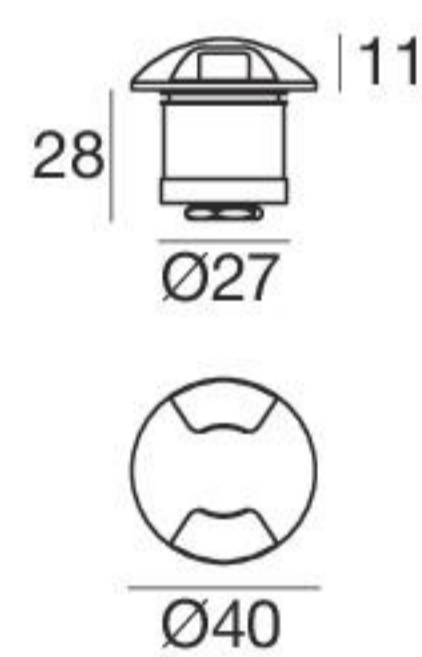

89422
ON/OFF
1 - 2 art.

89423
ON/OFF
2 - 3 art.

99181
ON/OFF
3 - 6 art.

99185
ON/OFF
6 - 12 art.

Recessed casings

84918

Alcor_2 | Drive-over spotlights | powerLED 1.5 W 500 mA

RTG 97355W18

CRI 80

Steel	97355	3000 K	199 lm	W	Wide Flood	18
		4000 K	213 lm	N		

Electronics

89422
ON/OFF
1 - 2 art.

89423
ON/OFF
2 - 3 art.

99181
ON/OFF
3 - 6 art.

99185
ON/OFF
6 - 12 art.

Recessed casings