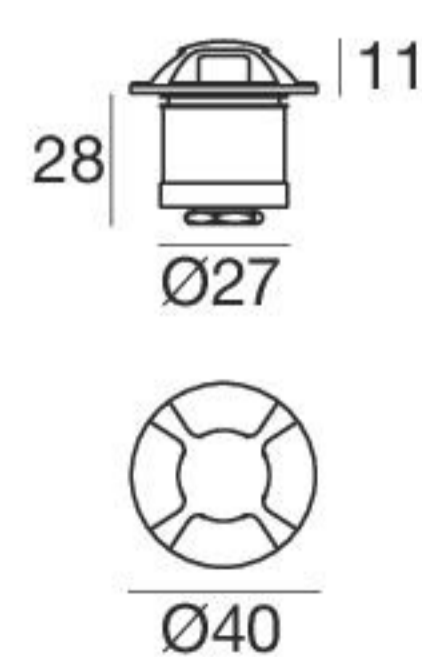

RTG 97356W18

CRI 80

Steel	97356	3000 K	199 lm	W	Wide Flood	18
		4000 K	213 lm	N		

Electronics

89422
ON/OFF
1 - 2 art.

89423
ON/OFF
2 - 3 art.

99181
ON/OFF
3 - 6 art.

99185
ON/OFF
6 - 12 art.

Recessed casings

84918