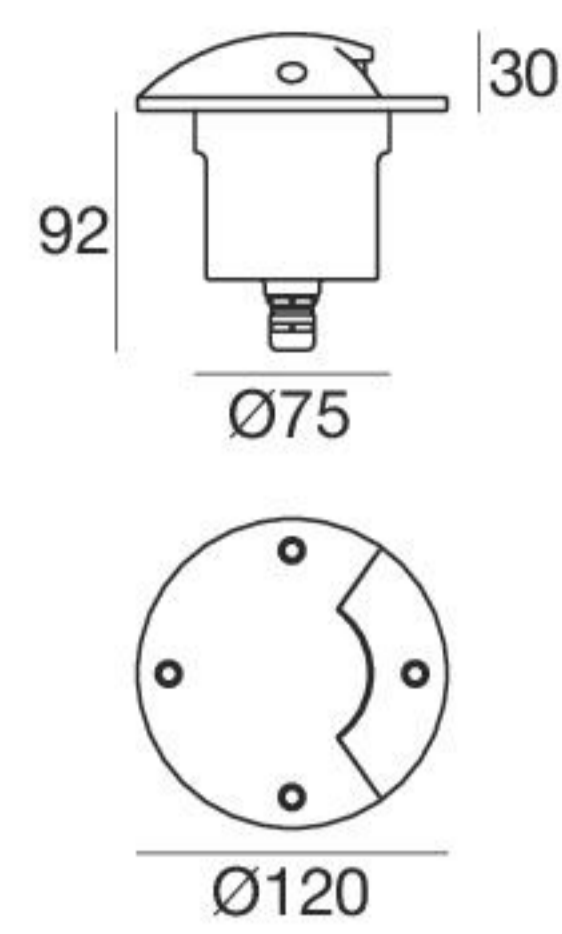

Alcor_1 | Drive-over spotlights | powerLED

RTG 87603W18

III C.C. 6.4 W 500 mA

Steel	87603	3000 K	199 lm	W	Wide Flood	18
		4000 K	213 lm	N		

Electronics

Recessed casing

99181
ON/OFF
1 art.

99185
ON/OFF
2 - 3 art.

84341

4.2 W DC 5 W AC

Steel	87600	3000 K	432 lm	W	Wide Flood	18
		4000 K	477 lm	N		

Alcor_2 | Drive-over spotlights | 190-250 V | powerLED

III C.C. 6.4 W 500 mA

Steel	87604	3000 K	199 lm	W	Wide Flood	18
		4000 K	213 lm	N		

III C.C. 6.4 W 500 mA

Steel	87605	3000 K	199 lm	W	Wide Flood	18
		4000 K	213 lm	N		

Electronics

Recessed casing

99181
ON/OFF
1 art.

99185
ON/OFF
2 - 3 art.

84341

4.2 W DC 5 W AC

Steel	87602	3000 K	432 lm	W	Wide Flood	18
		4000 K	477 lm	N		