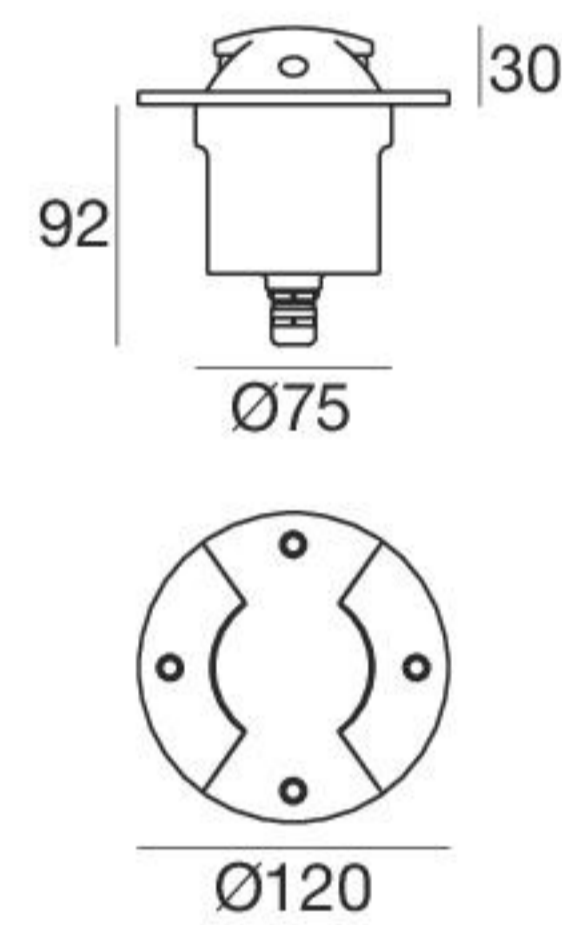

Alcor_1 | Drive-over spotlights | powerLED

RTG 87603W18

III C.C. 6.4 W 500 mA

Steel	87603	3000 K	199 lm	W	Wide Flood	18
		4000 K	213 lm	N		

Electronics

Recessed casing

99181
ON/OFF
1 art.

99185
ON/OFF
2 - 3 art.

84341

4.2 W DC 5 W AC

Steel	87600	3000 K	432 lm	W	Wide Flood	18
		4000 K	477 lm	N		

Alcor_2 | Drive-over spotlights | 190-250 V | powerLED

III C.C. 6.4 W 500 mA

Steel	87604	3000 K	199 lm	W	Wide Flood	18
		4000 K	213 lm	N		

III C.C. 6.4 W 500 mA

Steel	87605	3000 K	199 lm	W	Wide Flood	18
		4000 K	213 lm	N		

Electronics

Recessed casing

99181
ON/OFF
1 art.

99185
ON/OFF
2 - 3 art.

84341

4.2 W DC 5 W AC

Steel	87602	3000 K	432 lm	W	Wide Flood	18
		4000 K	477 lm	N		