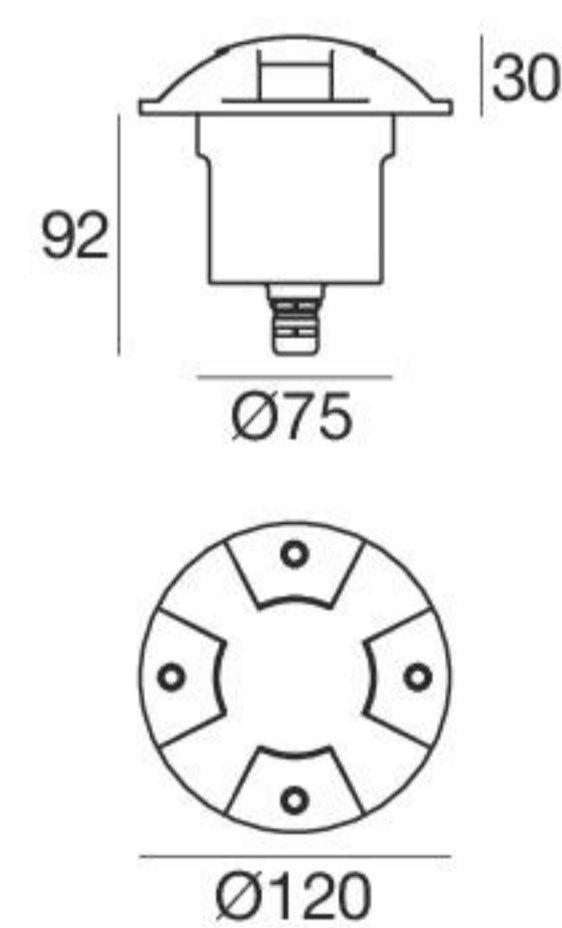

Electronics

Recessed casing

99181
ON/OFF
1 art.

99185
ON/OFF
2 - 3 art.

84341

4.2 W DC 5 W AC

Steel	87601	3000 K	432 lm	W	Wide Flood	18
		4000 K	477 lm	N		

Alcor_4 | Drive-over spotlights | 190-250 V | powerLED

III C.C. 6.4 W 500 mA

Steel	87605	3000 K	199 lm	W	Wide Flood	18
		4000 K	213 lm	N		

Electronics

Recessed casing

99181
ON/OFF
1 art.

99185
ON/OFF
2 - 3 art.

84341

4.2 W DC 5 W AC