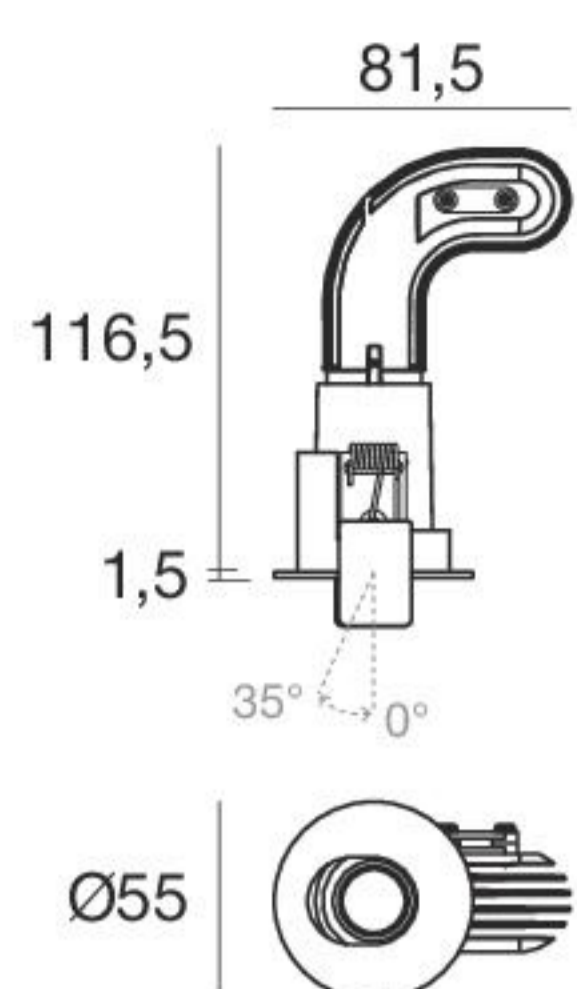

Quantum_RJ | Downlight | powerLED 6 W 500 mA

49

Balance - CRI 92

White	80059	2700 K	532 lm	M	Spot	15
Black	80060	3000 K	569 lm	W	Medium Flood	30
		4000 K	614 lm	N	Flood	45

HC

White	80063
Black	80064

Efficiency - CRI 80

White	90570	2700 K	659 lm	M	Spot	15
Black	90571	3000 K	659 lm	W	Medium Flood	30
		4000 K	711 lm	N	Flood	45

HC

White	80061
Black	80062

Electronics

99377
ON/OFF
1 art.

99714
0/1-10V
1 art.

99715
DALI
1 art.

Quantum_RJ | Downlight | powerLED 10 W 800 mA