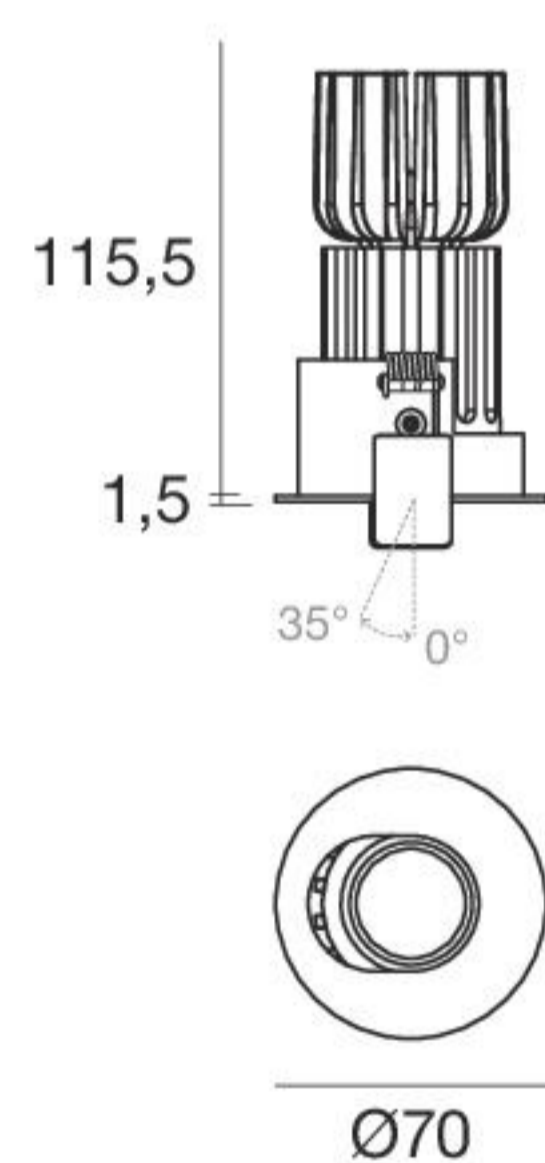

Quantum_RJ | Downlight | powerLED 6 W 500 mA

49

Balance - CRI 92

White	80059	2700 K	532 lm	M	Spot	15
Black	80060	3000 K	569 lm	W	Medium Flood	30
		4000 K	614 lm	N	Flood	45

HC

White	80063
Black	80064

Efficiency - CRI 80

White	90570	2700 K	659 lm	M	Spot	15
Black	90571	3000 K	659 lm	W	Medium Flood	30
		4000 K	711 lm	N	Flood	45

HC

White	80061
Black	80062

Electronics

99377
ON/OFF
1 art.

99714
0/1-10V
1 art.

99715
DALI
1 art.

Quantum_RJ | Downlight | powerLED 10 W 800 mA

64

Balance - CRI 92

White	80065	2700 K	960 lm	M	Spot	15
Black	80066	3000 K	1034 lm	W	Medium Flood	30
		4000 K	1108 lm	N	Flood	45

HC

White	80069
Black	80070

Efficiency - CRI 80

White	90572	2700 K	1108 lm	M	Spot	15
Black	90573	3000 K	1194 lm	W	Medium Flood	30
		4000 K	1280 lm	N	Flood	45