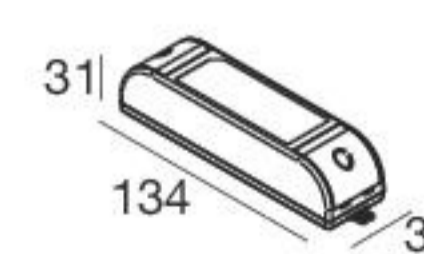

HC

White	80067
Black	80068

Electronics

99735
ON/OFF
1 art.

99733
0/1-10V
1 art.

99731
DALI
1 art.