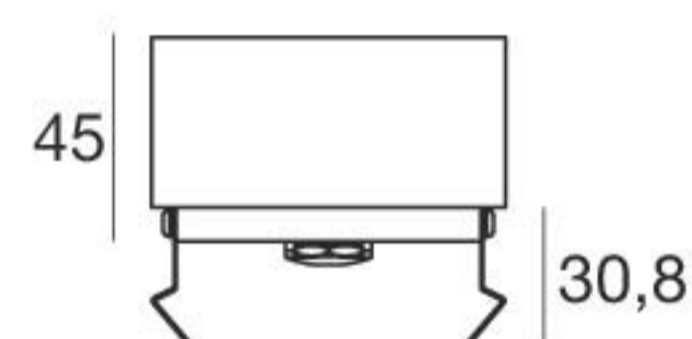

Recessed casings

102 / 122		98402 Steel and PVC outer casing for floor-mounted installation
	52	

Concentrica_Q | Drive-over spotlights | 24 V | topLED 2.6 W

CRI 80

White	94059	2700 K	216 lm	M	General	00
Black	94060	3000 K	240 lm	W		
Grey	94061	4000 K	252 lm	N		