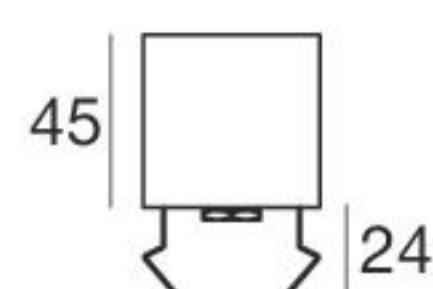

Concentrica_Q | Drive-over spotlights | 24 V | topLED 1.4 W

CRI 80

White	96659	2700 K	54 lm	M	General	00
Black	96660	3000 K	60 lm	W		
Grey	96661	4000 K	63 lm	N		

Electronics

89488 ON/OFF 1 - 10 art.	89179 ON/OFF 1 - 15 art.	89359 ON/OFF 1 - 32 art.	99332 0/1-10V 1 - 100 art.	99722 DALI 1 - 80 art.

Recessed casings

102 / 122		98402 Steel and PVC outer casing for floor-mounted installation
	52