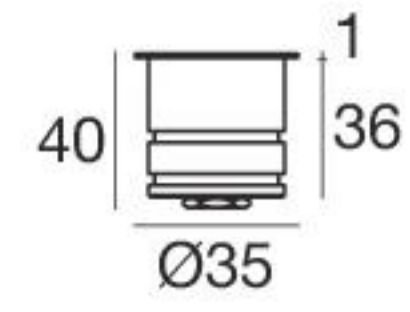

Concentrica_R | Drive-over spotlights | 24 V | topLED 1.4 W

RTG **95474W00**
95475W00

CRI 80

White	95474	2700 K	54 lm	M	General	00
Black	95475	3000 K	60 lm	W		
Grey	95476	4000 K	63 lm	N		

Electronics

89488 ON/OFF 1 - 10 art.	89179 ON/OFF 1 - 15 art.	89359 ON/OFF 1 - 32 art.	99332 0/1-10V 1 - 100 art.	99722 DALI 1 - 80 art.

Recessed casings

 80 / 43	98292 PVC outer casing for floor-mounted installation	 98 / 138 / 105	98291 Aluminium outer casing for concrete-mounted installation
-------------	---	--------------------	---