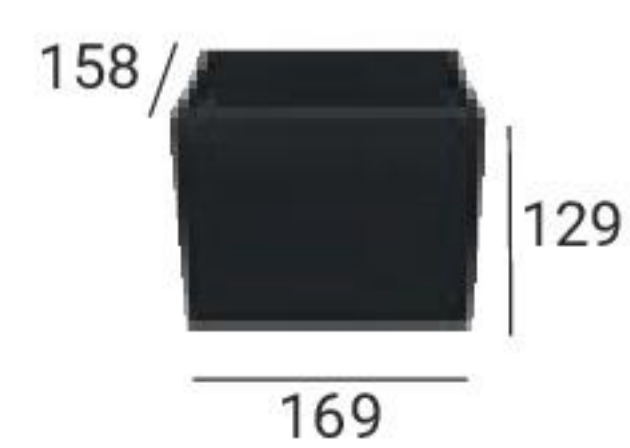

CRI 80

Steel Alu **94415**

2700 K	1743 lm	M	Asymmetric	07
3000 K	1863 lm	W		
4000 K	1863 lm	N		

Fasim | Walk-over spotlight | 180-300 V | powerLEDs 13 W DC - 14,5 W AC

CRI 80

Steel Alu **94659**

2700 K	1683 lm	M	Spot	03
3000 K	1791 lm	W		
4000 K	1917 lm	N		

Fasim_J | Walk-over spotlight | 180-300 V | powerLED 13 W DC - 14,5 W AC

CRI 80

Steel Alu **81944**

2700 K	1724 lm	M	Spot	15
3000 K	1724 lm	W	Medium Flood	30
4000 K	1854 lm	N	Flood	60

Recessed casings

84906
Outer casing for wall-mounted installation