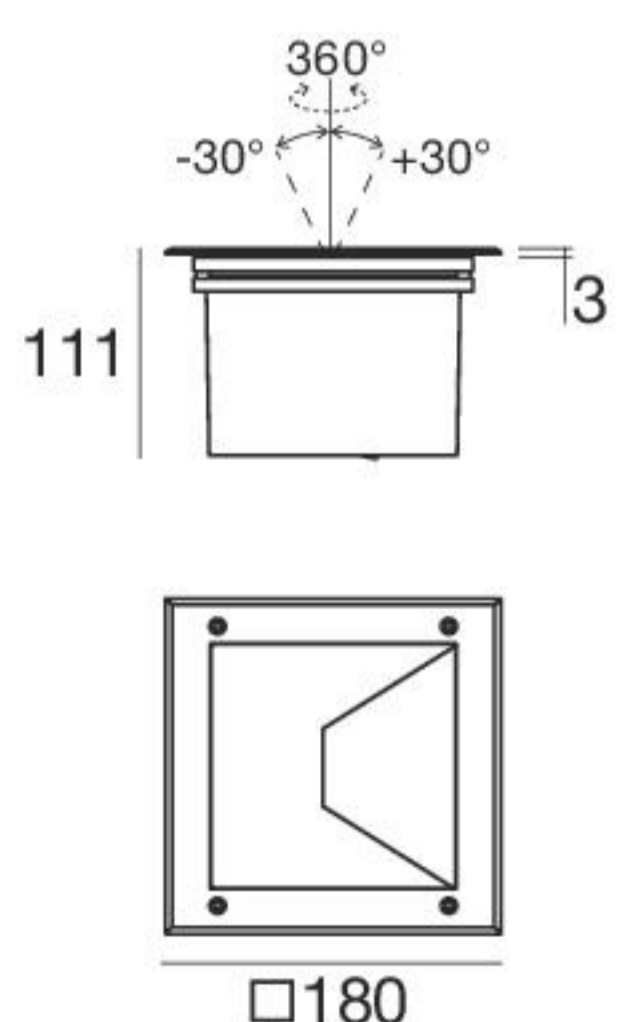

Fasim_J | Walk-over spotlight | 180-300 V | powerLED 13 W DC - 14,5 W AC