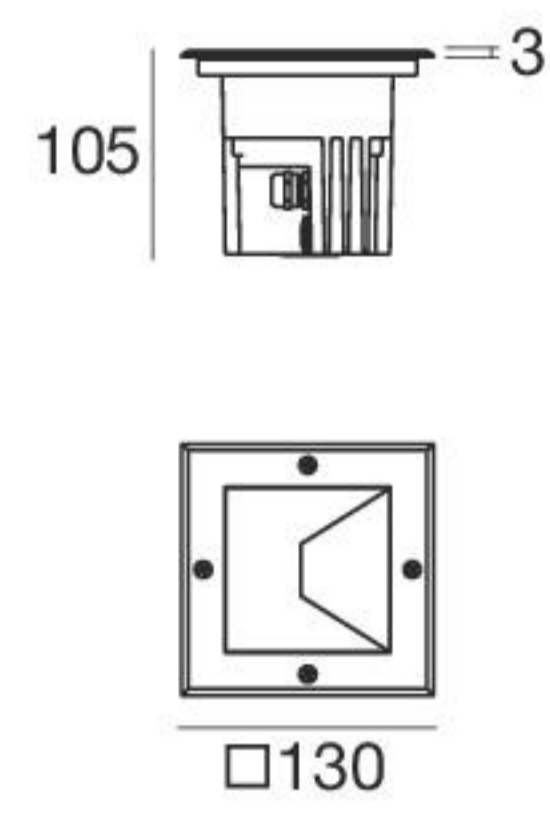

Fasim | Walk-over spotlight | 180-300 V | powerLED 8 W DC - 9 W AC

CRI 80

Steel Alu **95968**

2700 K	610 lm	M	Spot	15
3000 K	644 lm	W	Medium Flood	30
4000 K	711 lm	N	Flood	60
			Asymmetric	07

Fasim | Walk-over spotlight | 180-300 V | powerLEDs 8 W DC - 9 W AC