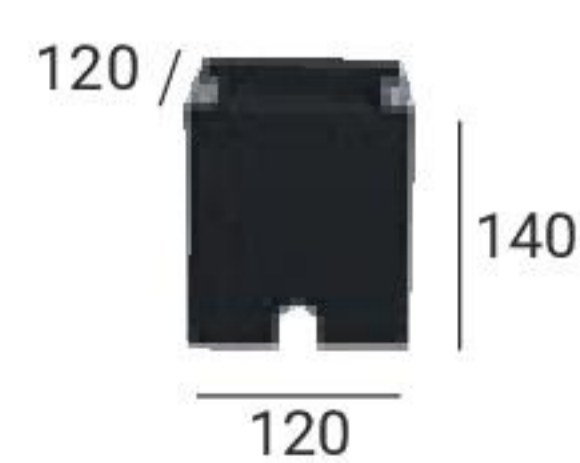

Recessed casings

84928
Outer casing for wall-mounted installation