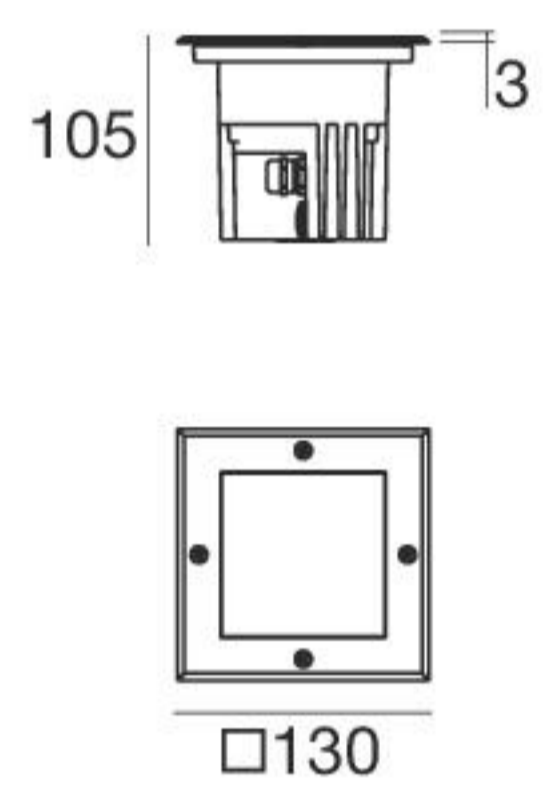

Fasim | Walk-over spotlight | 180-300 V | powerLED 8 W DC - 9 W AC

CRI 80

Steel Alu **95968**

2700 K	610 lm	M	Spot	15
3000 K	644 lm	W	Medium Flood	30
4000 K	711 lm	N	Flood	60
			Asymmetric	07

Fasim | Walk-over spotlight | 180-300 V | powerLEDs 8 W DC - 9 W AC