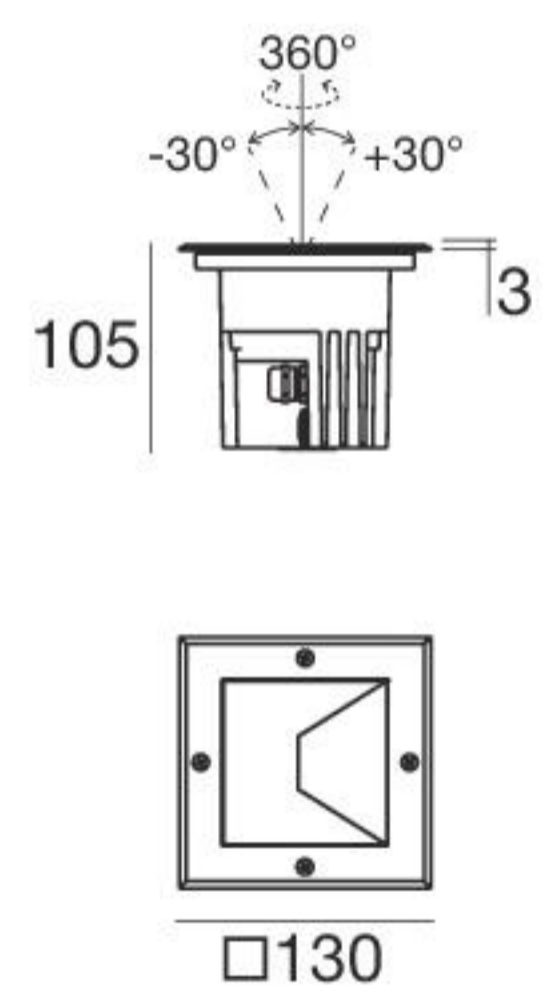

Fasim | Walk-over spotlight | 180-300 V | powerLED 8 W DC - 9 W AC

CRI 80

Steel Alu **95968**

2700 K	610 lm	M	Spot	15
3000 K	644 lm	W	Medium Flood	30
4000 K	711 lm	N	Flood	60
			Asymmetric	07

Fasim | Walk-over spotlight | 180-300 V | powerLEDs 8 W DC - 9 W AC

CRI 80

Steel Alu **94657**

2700 K	876 lm	M	Spot	03
3000 K	932 lm	W		
4000 K	996 lm	N		

Fasim_J | Walk-over spotlight | 180-300 V | powerLED 8 W DC - 9 W AC

CRI 80

Steel Alu **95969**

2700 K	610 lm	M	Spot	15
3000 K	644 lm	W	Medium Flood	30
4000 K	711 lm	N	Flood	60