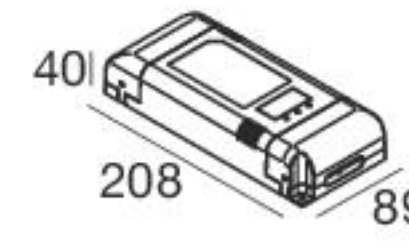

125

Balance - CRI 92

White	80041	2700 K	2598 lm	M	Spot	15
Black	80042	3000 K	2794 lm	W	Medium Flood	30
		4000 K	2990 lm	N	Flood	45

HC

White	80045
Black	80046

Efficiency - CRI 80

White	90609	2700 K	3210 lm	M	Spot	15
Black	90610	3000 K	3431 lm	W	Medium Flood	30
		4000 K	3431 lm	N	Flood	45

HC

White	80043
Black	80044

Electronics

99112
ON/OFF
1 art.

99188
0/1-10V DALI
1 art.

99330
DALI
1 art.