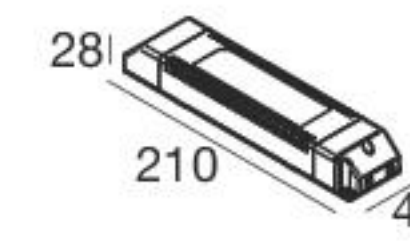

125

Balance - CRI 92

White	80041	2700 K	2598 lm	M	Spot	15
Black	80042	3000 K	2794 lm	W	Medium Flood	30
		4000 K	2990 lm	N	Flood	45

HC

White	80045
Black	80046

Efficiency - CRI 80

White	90609	2700 K	3210 lm	M	Spot	15
Black	90610	3000 K	3431 lm	W	Medium Flood	30
		4000 K	3431 lm	N	Flood	45

HC

White	80043
Black	80044

Electronics

99112
ON/OFF
1 art.

99188
0/1-10V DALI
1 art.

99330
DALI
1 art.