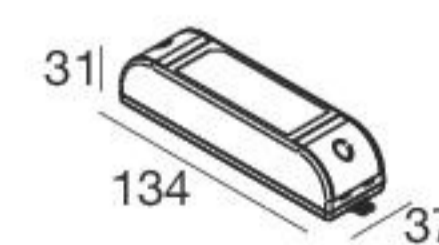

99738
DALI
1 art.