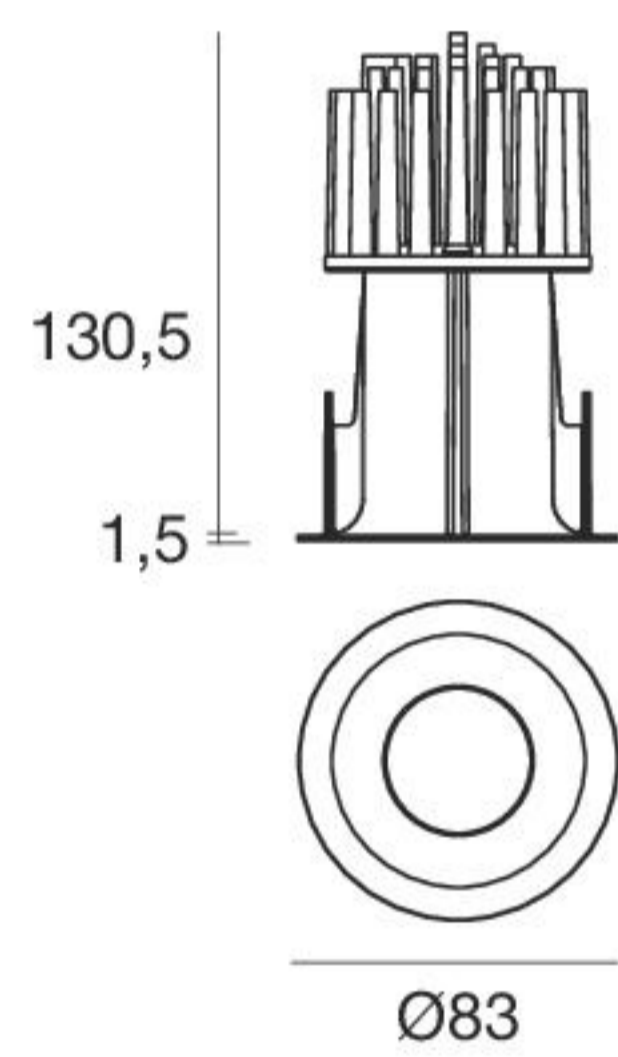

Quantum_R | Downlight | powerLED 10 W 800 mA

52

Balance - CRI 92

White	80029	2700 K	960 lm	M	Spot	15
Black	80030	3000 K	1034 lm	W	Medium Flood	30
		4000 K	1108 lm	N	Flood	45

HC

White	80033
Black	80034

Efficiency - CRI 80

White	90562	2700 K	1108 lm	M	Spot	15
Black	90563	3000 K	1194 lm	W	Medium Flood	30
		4000 K	1280 lm	N	Flood	45

HC

White	80031
Black	80032

Electronics

99735
ON/OFF
1 art.

99733
0/1-10V
1 art.

99731
DALI
1 art.

RTG **90562W15**
90562W30
90562W45

Quantum_R | Downlight | arrayLED 15 W 400 mA

72

Balance - CRI 92

White	80035	2700 K	1568 lm	M	Spot	15
Black	80036	3000 K	1677 lm	W	Medium Flood	30
		4000 K	1804 lm	N	Flood	45