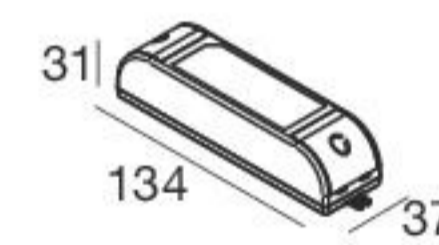

Quantum_R | Downlight | powerLED 10 W 800 mA

52

Balance - CRI 92

White	80029	2700 K	960 lm	M	Spot	15
Black	80030	3000 K	1034 lm	W	Medium Flood	30
		4000 K	1108 lm	N	Flood	45

HC

White	80033
Black	80034

Efficiency - CRI 80

White	90562	2700 K	1108 lm	M	Spot	15
Black	90563	3000 K	1194 lm	W	Medium Flood	30
		4000 K	1280 lm	N	Flood	45

HC

White	80031
Black	80032

Electronics

99735
ON/OFF
1 art.

99733
0/1-10V
1 art.

99731
DALI
1 art.