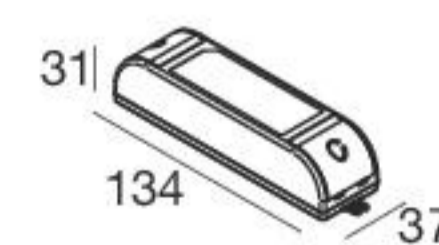

HC

White	80039
Black	80040

Efficiency - CRI 80

White	90564	2700 K	1932 lm	M	Spot	15
Black	90565	3000 K	1932 lm	W	Medium Flood	30
		4000 K	2078 lm	N	Flood	45

HC

White	80037
Black	80038

Electronics

99740
ON/OFF
1 art.