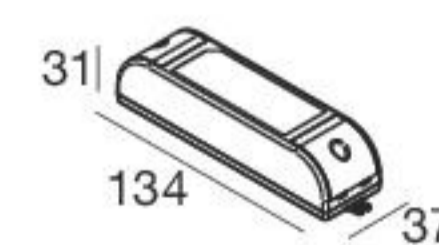

HC

White	80039
Black	80040

Efficiency - CRI 80

White	90564	2700 K	1932 lm	M	Spot	15
Black	90565	3000 K	1932 lm	W	Medium Flood	30
		4000 K	2078 lm	N	Flood	45

HC

White	80037
Black	80038

Electronics

99740
ON/OFF
1 art.