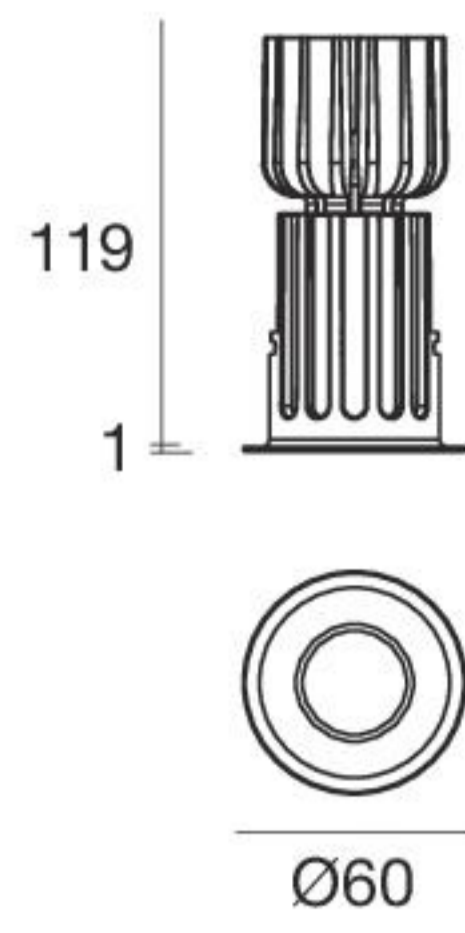

Quantum_R | Downlight | powerLED 10 W 800 mA

52

Balance - CRI 92

White	80029	2700 K	960 lm	M	Spot	15
Black	80030	3000 K	1034 lm	W	Medium Flood	30
		4000 K	1108 lm	N	Flood	45

HC

White	80033
Black	80034

Efficiency - CRI 80

White	90562	2700 K	1108 lm	M	Spot	15
Black	90563	3000 K	1194 lm	W	Medium Flood	30
		4000 K	1280 lm	N	Flood	45

HC

White	80031
Black	80032

Electronics

99735
ON/OFF
1 art.

99733
0/1-10V
1 art.

99731
DALI
1 art.

RTG **90562W15**
90562W30
90562W45

Quantum_R | Downlight | arrayLED 15 W 400 mA

72

Balance - CRI 92

White	80035	2700 K	1568 lm	M	Spot	15
Black	80036	3000 K	1677 lm	W	Medium Flood	30
		4000 K	1804 lm	N	Flood	45

HC

White	80039
Black	80040

Efficiency - CRI 80

White	90564	2700 K	1932 lm	M	Spot	15
Black	90565	3000 K	1932 lm	W	Medium Flood	30
		4000 K	2078 lm	N	Flood	45

HC

White	80037
Black	80038

Electronics

99740
ON/OFF
1 art.