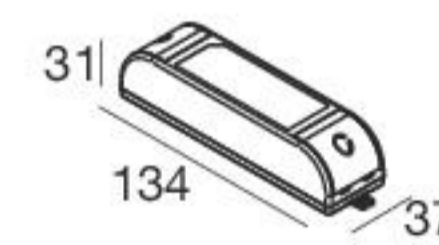

Quantum_R | Downlight | powerLED 10 W 800 mA

52

Balance - CRI 92

White	80029	2700 K	960 lm	M	Spot	15
Black	80030	3000 K	1034 lm	W	Medium Flood	30
		4000 K	1108 lm	N	Flood	45

HC

White	80033
Black	80034

Efficiency - CRI 80

White	90562	2700 K	1108 lm	M	Spot	15
Black	90563	3000 K	1194 lm	W	Medium Flood	30
		4000 K	1280 lm	N	Flood	45

HC

White	80031
Black	80032

Electronics

99735
ON/OFF
1 art.

99733
0/1-10V
1 art.

99731
DALI
1 art.