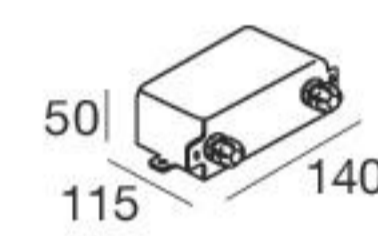

89359
ON/OFF
1 - 6 art.