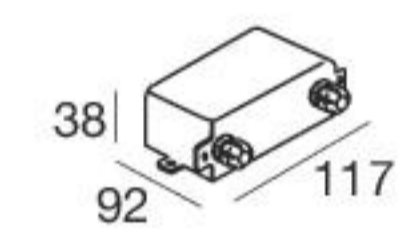

99186
ON/OFF
6 - 12 art.

C.V. - 24 V

Steel Alu 81220	2700K	219 lm	M	General	00
	3000K	233 lm	W		
	4000K	249 lm	N		

Electronics