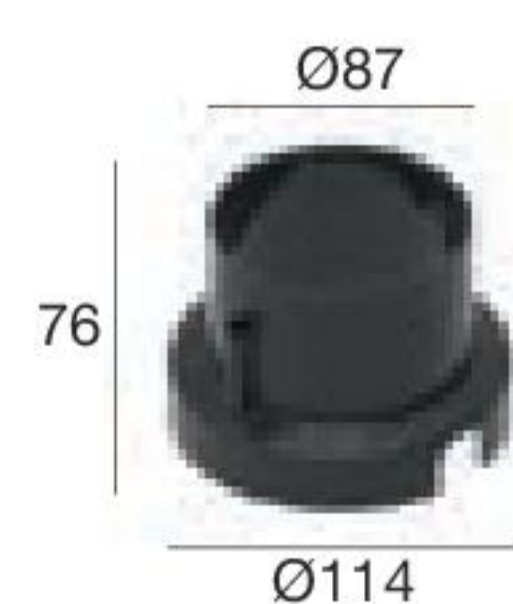

Electronics

89488
ON/OFF
1 - 14 art.

89179
ON/OFF
1 - 24 art.

89359
ON/OFF
1 - 48 art.

99332
0/1-10V
1 - 150 art.

99722
DALI
1 - 120 art.

Recessed casings

99651
Outer casing for ground-mounting installation