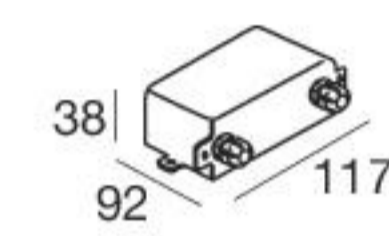

89179
ON/OFF
1 - 3 art.