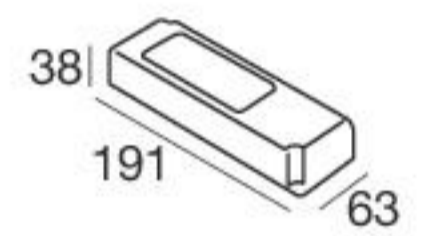

Electronics

89179
ON/OFF
1 - 3 art.

89359
ON/OFF
1 - 6 art.

99331
ON/OFF
1 - 18 art.

99332
0/1-10V
1 - 18 art.

99722
DALI
1 - 15 art.

Orma_FL | Path-Marker | powerLED 2 W

C.V. version with converter integrated in the lamp body

C.C. - 630 mA

| | | | | | |
|------------------------|-------|--------|----------|---------|-----------|
| Steel Alu 81219 | 2700K | 219 lm | M | General | 00 |
| | 3000K | 233 lm | W | | |
| | 4000K | 249 lm | N | | |