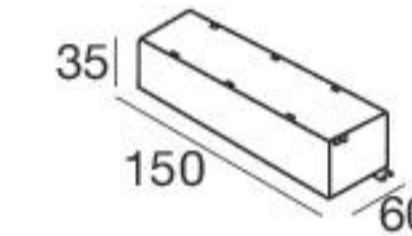

99331
ON/OFF
1 - 18 art.