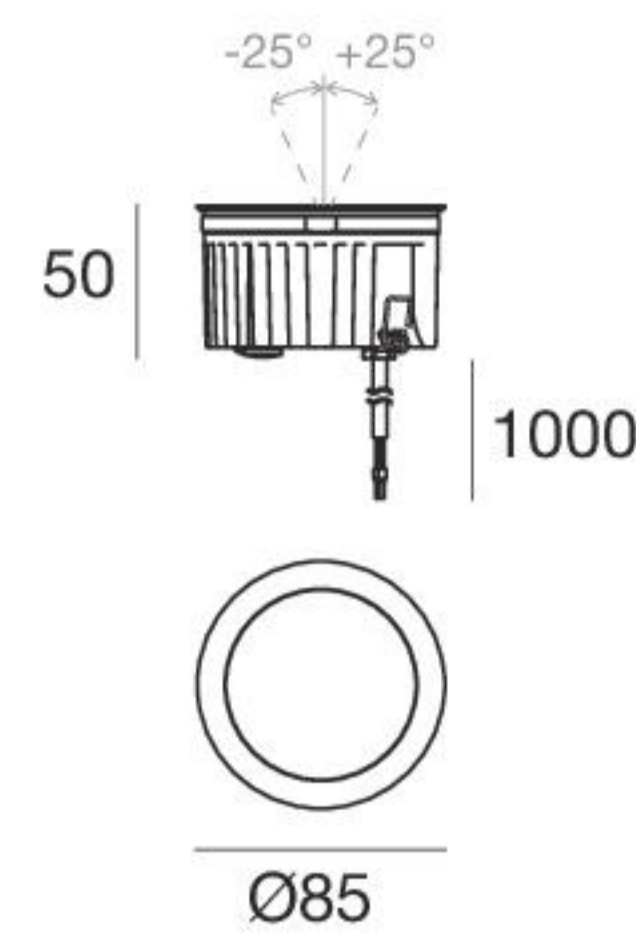

Orma_FJ | Up-Light | arrayLED 8 W

C.V. version with converter integrated in the lamp body

C.C. - 220 mA

| | | | | | |
|------------------------|-------|---------|----------|--------------|-----------|
| Steel Alu 81207 | 2700K | 1088 lm | M | Spot | 15 |
| | 3000K | 1088 lm | W | Medium Flood | 30 |
| | 4000K | 1173 lm | N | Flood | 60 |

Electronics

99342
ON/OFF
1 art.

C.V. - 24 V

| | | | | | |
|------------------------|-------|---------|----------|--------------|-----------|
| Steel Alu 81208 | 2700K | 1209 lm | M | Spot | 15 |
| | 3000K | 1209 lm | W | Medium Flood | 30 |
| | 4000K | 1303 lm | N | Flood | 60 |

C.C. - 630 mA

| | | | | | |
|------------------------|-------|--------|----------|---------|-----------|
| Steel Alu 81219 | 2700K | 219 lm | M | General | 00 |
| | 3000K | 233 lm | W | | |
| | 4000K | 249 lm | N | | |