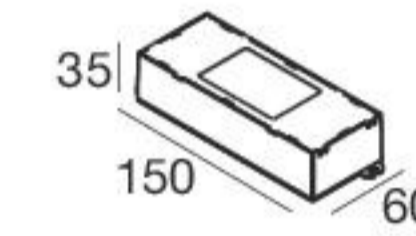

Electronics

89179
ON/OFF
1 - 3 art.

89359
ON/OFF
1 - 6 art.

99331
ON/OFF
1 - 18 art.

99332
0/1-10V
1 - 18 art.

99722
DALI
1 - 15 art.

Orma_FL | Path-Marker | powerLED 2 W

C.V. version with converter integrated in the lamp body

C.C. - 630 mA

| | | | | | |
|------------------------|-------|--------|----------|---------|-----------|
| Steel Alu 81219 | 2700K | 219 lm | M | General | 00 |
| | 3000K | 233 lm | W | | |
| | 4000K | 249 lm | N | | |