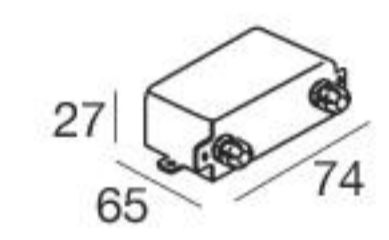

89420
ON/OFF
1 - 2 art.