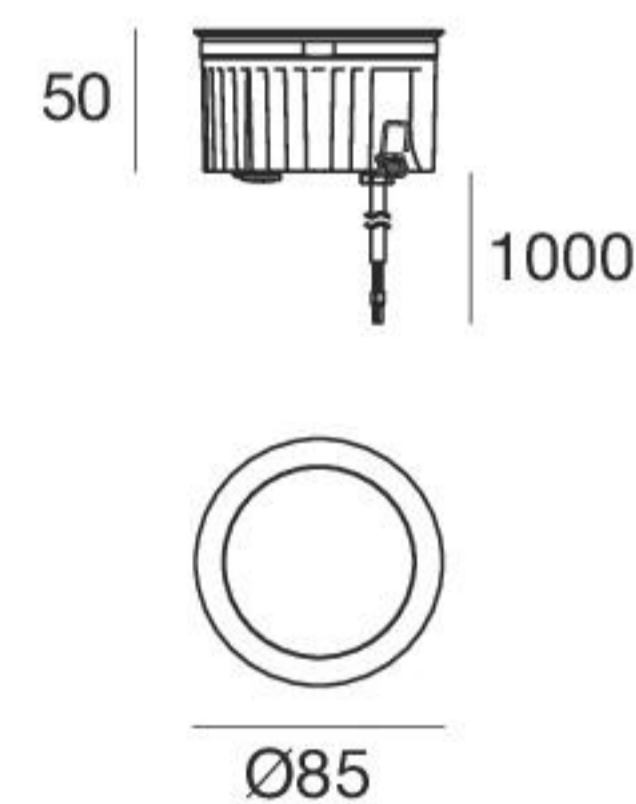

Electronics

89179
ON/OFF
1 - 3 art.

89359
ON/OFF
1 - 6 art.

99331
ON/OFF
1 - 18 art.

99332
0/1-10V
1 - 18 art.

99722
DALI
1 - 15 art.

Orma_FL | Path-Marker | powerLED 2 W

C.V. version with converter integrated in the lamp body

C.C. - 630 mA

| | | | | | |
|------------------------|-------|--------|----------|---------|-----------|
| Steel Alu 81219 | 2700K | 219 lm | M | General | 00 |
| | 3000K | 233 lm | W | | |
| | 4000K | 249 lm | N | | |