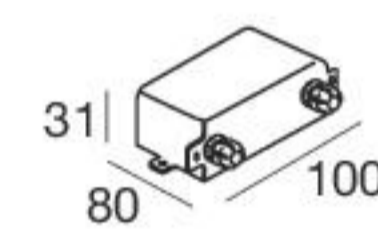

99179
ON/OFF
3 - 6 art.