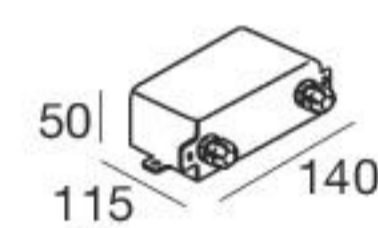

89359
ON/OFF
1 - 3 art.