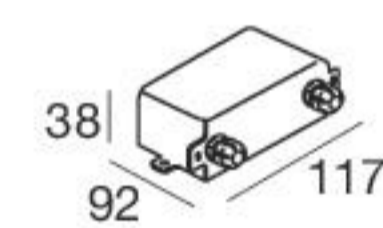

Electronics

89179
ON/OFF
1 art.