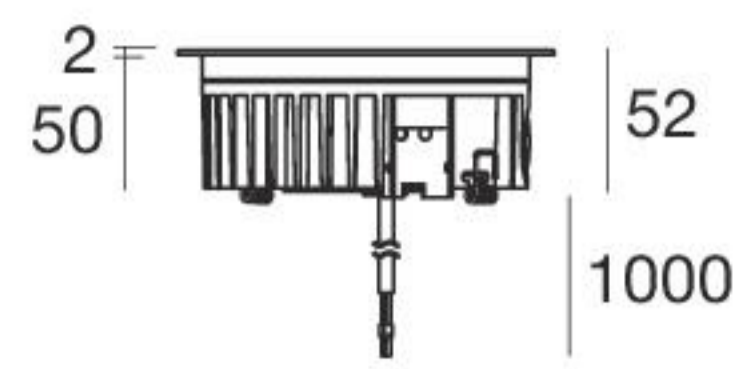

Orma | Up-Light | arrayLED 13 W

C.V. version with converter integrated in the lamp body

C.C. - 350 mA

Steel Alu	81175	2700K	1724 lm	M	Spot	15
		3000K	1724 lm	W	Medium Flood	30
		4000K	1854 lm	N	Flood	60

HC

Steel Alu	81176	2700K	1724 lm	M	Spot	15
		3000K	1724 lm	W	Medium Flood	30
		4000K	1854 lm	N	Flood	60

DL

Steel Alu	81177	2700K	1724 lm	M	Spot	15
		3000K	1724 lm	W	Medium Flood	30
		4000K	1854 lm	N	Flood	60