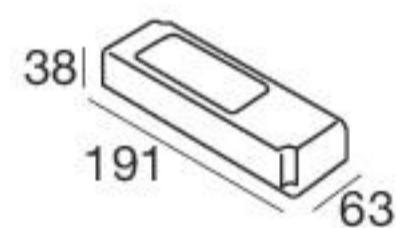

DL

Steel Alu	81180	2700K	1724 lm	M	Spot	15
		3000K	1724 lm	W	Medium Flood	30
		4000K	1854 lm	N	Flood	60

Electronics

89179
ON/OFF
1 art.

89359
ON/OFF
1 - 3 art.

99331
ON/OFF
1 - 11 art.

99332
0/1-10V
1 - 11 art.