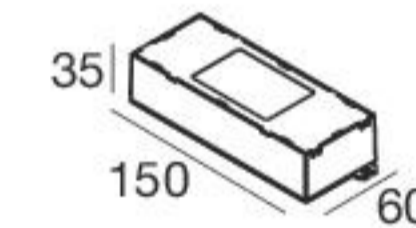

DL

Steel Alu	81180	2700K	1724 lm	M	Spot	15
		3000K	1724 lm	W	Medium Flood	30
		4000K	1854 lm	N	Flood	60

Electronics

89179
ON/OFF
1 art.

89359
ON/OFF
1 - 3 art.

99331
ON/OFF
1 - 11 art.

99332
0/1-10V
1 - 11 art.