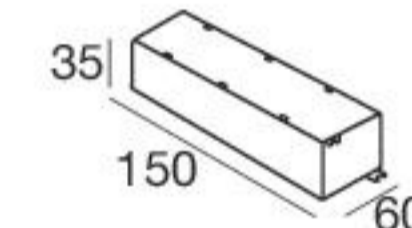

DL

Steel Alu	81180	2700K	1724 lm	M	Spot	15
		3000K	1724 lm	W	Medium Flood	30
		4000K	1854 lm	N	Flood	60

Electronics

89179
ON/OFF
1 art.

89359
ON/OFF
1 - 3 art.

99331
ON/OFF
1 - 11 art.

99332
0/1-10V
1 - 11 art.