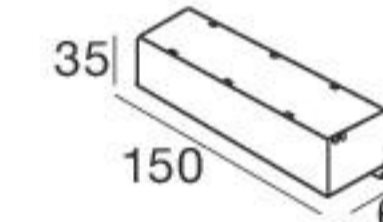

DL

Steel Alu	81174	2700K	1209 lm	M	Spot	15
		3000K	1209 lm	W	Medium Flood	30
		4000K	1303 lm	N	Flood	60

Electronics

89179
ON/OFF
1 - 3 art.

89359
ON/OFF
1 - 6 art.

99331
ON/OFF
1 - 18 art.

99332
0/1-10V
1 - 18 art.