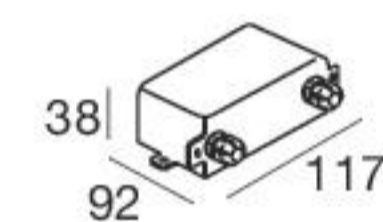

Electronics

89179
ON/OFF
1 - 3 art.