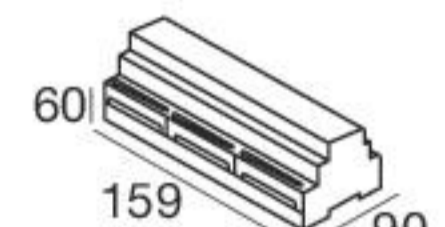

DMX driver CC
977