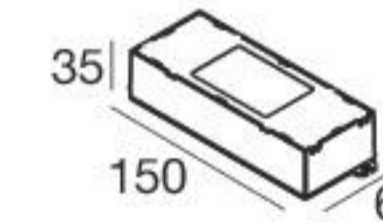

DL

Steel Alu	81174	2700K	1209 lm	M	Spot	15
		3000K	1209 lm	W	Medium Flood	30
		4000K	1303 lm	N	Flood	60

Electronics

89179
ON/OFF
1 - 3 art.

89359
ON/OFF
1 - 6 art.

99331
ON/OFF
1 - 18 art.

99332
0/1-10V
1 - 18 art.