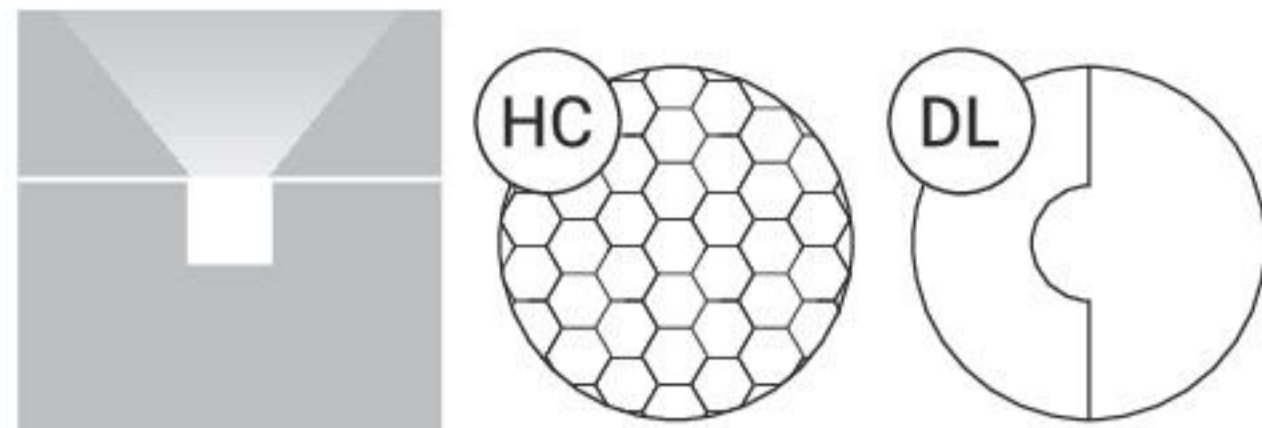

Orma | Up-Light | arrayLED 8 W

C.V. version with converter integrated in the lamp body

C.C. - 220 mA

Steel Alu	80588	2700K	1088 lm	M	Spot	15
		3000K	1088 lm	W	Medium Flood	30
		4000K	1173 lm	N	Flood	60

HC