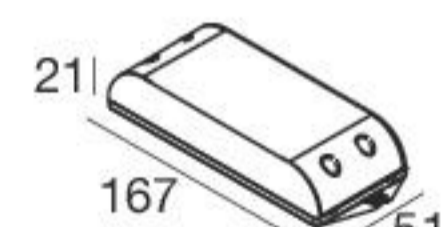

Electronics

RF driver CC
970