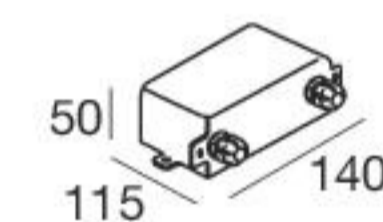

89359
ON/OFF
1 - 6 art.