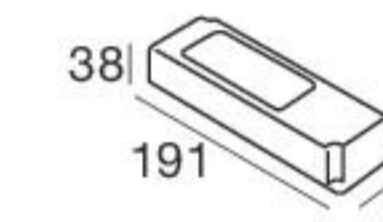

DL

Steel Alu	81174	2700K	1209 lm	M	Spot	15
		3000K	1209 lm	W	Medium Flood	30
		4000K	1303 lm	N	Flood	60

Electronics

89179
ON/OFF
1 - 3 art.

89359
ON/OFF
1 - 6 art.

99331
ON/OFF
1 - 18 art.

99332
0/1-10V
1 - 18 art.