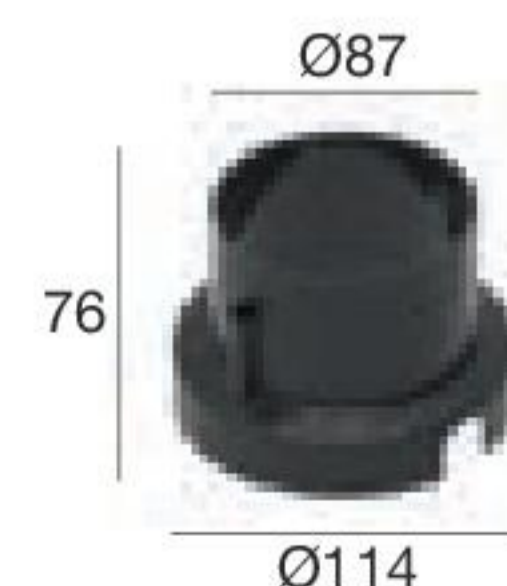

Recessed casings

99651
Outer casing for ground-mounting installation