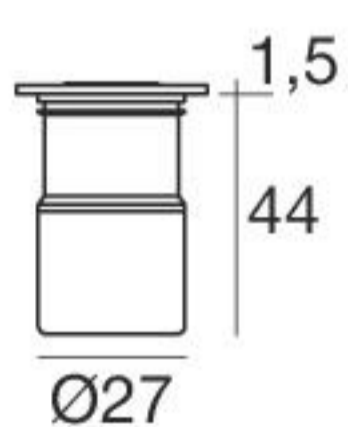

99179
ON/OFF
3 - 6 art.

99186
ON/OFF
6 - 12 art.

Recessed casing

84918

Beret_2Q | Walk-over spotlight | powerLED 2 W 630 mA

Chrome	93138	2700K	219 lm	M	Narrow Spot	08
Nickel	93139	3000K	233 lm	W	Spot	15
Steel	93140	4000K	249 lm	N	Medium Flood	30
					Flood	60
					Wide Flood	12
					General	00