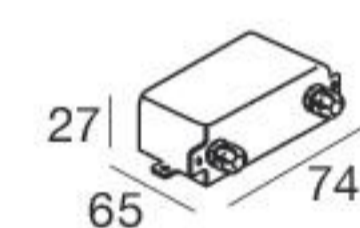

Electronics

89420
ON/OFF
1 - 2 art.