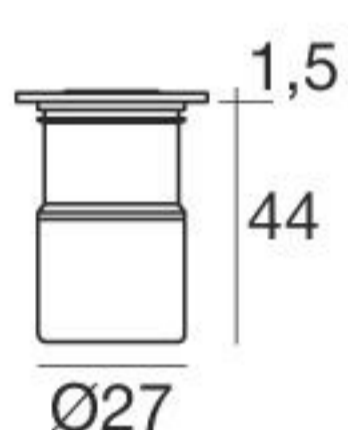

RTG 92077W00

Electronics

89419
ON/OFF
1 - 2 art.

89421
ON/OFF
3 - 6 art.

99183
ON/OFF
6 - 12 art.

Recessed casing

84915 / 84336

Beret_2Q | Walk-over spotlight | powerLED 2 W 630 mA