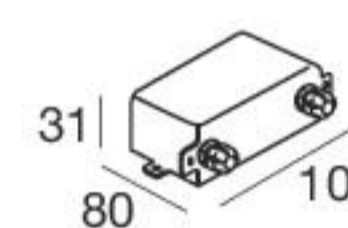

Chrome	93132	2700K	219 lm	M	Narrow Spot	08
Nickel	93133	3000K	233 lm	W	Spot	15
Steel	93134	4000K	249 lm	N	Medium Flood	30
					Flood	60
					Wide Flood	12
					General	00

RTG 93134W30

Electronics

89420
ON/OFF
1 - 2 art.

99179
ON/OFF
3 - 6 art.

99186
ON/OFF
6 - 12 art.

Recessed casing

84918

Beret_2Q | Walk-over spotlight | powerLED 2 W 630 mA

Chrome	93138	2700K	219 lm	M	Narrow Spot	08
Nickel	93139	3000K	233 lm	W	Spot	15
Steel	93140	4000K	249 lm	N	Medium Flood	30
					Flood	60
					Wide Flood	12
					General	00