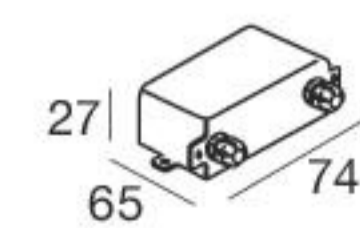

Electronics

89420
ON/OFF
1 - 2 art.