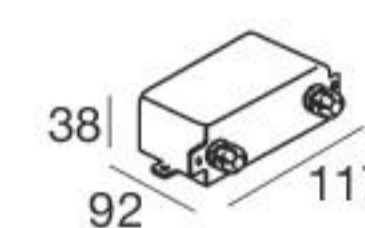

Chrome	93132	2700K	219 lm	M	Narrow Spot	08
Nickel	93133	3000K	233 lm	W	Spot	15
Steel	93134	4000K	249 lm	N	Medium Flood	30
					Flood	60
					Wide Flood	12
					General	00

RTG 93134W30

Electronics

89420
ON/OFF
1 - 2 art.

99179
ON/OFF
3 - 6 art.

99186
ON/OFF
6 - 12 art.

Recessed casing

84918

Beret_2Q | Walk-over spotlight | powerLED 2 W 630 mA

Chrome	93138	2700K	219 lm	M	Narrow Spot	08
Nickel	93139	3000K	233 lm	W	Spot	15
Steel	93140	4000K	249 lm	N	Medium Flood	30
					Flood	60
					Wide Flood	12
					General	00