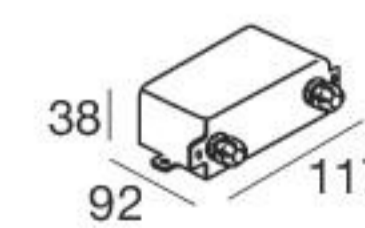

99179
ON/OFF
3 - 6 art.

99186
ON/OFF
6 - 12 art.

Recessed casing

84918

Beret_2Q | Walk-over spotlight | powerLED 2 W 630 mA

Chrome	93138	2700K	219 lm	M	Narrow Spot	08
Nickel	93139	3000K	233 lm	W	Spot	15
Steel	93140	4000K	249 lm	N	Medium Flood	30
					Flood	60
					Wide Flood	12
					General	00

RTG 93140W30

Electronics

89420
ON/OFF
1 - 2 art.

99179
ON/OFF
3 - 6 art.

99186
ON/OFF
6 - 12 art.

Recessed casing

84918