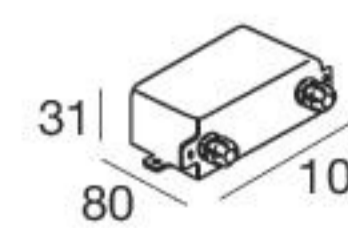

99179
ON/OFF
3 - 6 art.