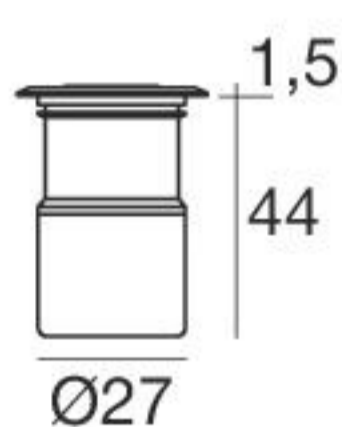

RTG **97799W30**

Electronics

89419
ON/OFF
1 - 2 art.

89421
ON/OFF
3 - 6 art.

99183
ON/OFF
6 - 12 art.

Recessed casing

84915 / 84336

Beret_2R | Walk-over spotlight | powerLED 2 W 630 mA