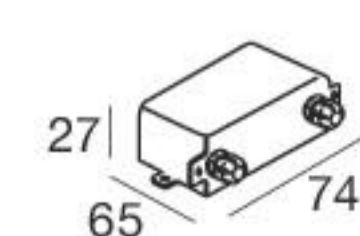

Electronics

89420
ON/OFF
1 - 2 art.