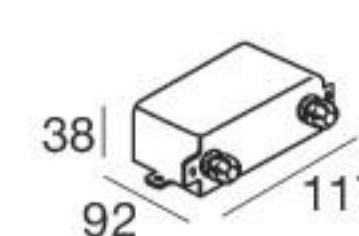

99186
ON/OFF
6 - 12 art.

Recessed casing

84918