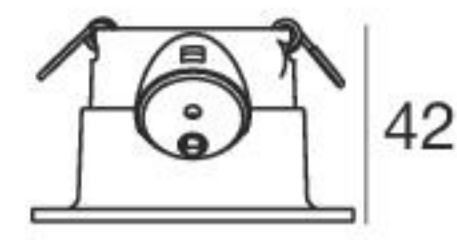

Quara65_Q | Path-marker | powerLED 2 W 630 mA

CRI 80

White	86563	2700 K	219 lm	M	Flood	70
Grey	86562	3000 K	233 lm	W		
Cor-Ten	87989	4000 K	249 lm	N		

Electronics

Recessed casing

89420
ON/OFF
1 - 2 art.

99179
ON/OFF
3 - 6 art.