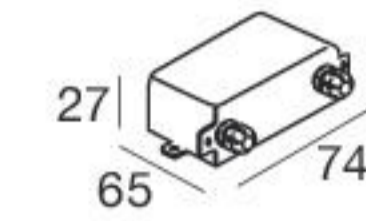

Quara65_Q | Path-marker | powerLED 2 W 630 mA

CRI 80

White	86563	2700 K	219 lm	M	Flood	70
Grey	86562	3000 K	233 lm	W		
Cor-Ten	87989	4000 K	249 lm	N		

Electronics

Recessed casing

89420
ON/OFF
1 - 2 art.

99179
ON/OFF
3 - 6 art.

99186
ON/OFF
6 - 12 art.

84338

RTG **85563W70** **86562W70**
85563N70 **87989W70**

Quara65_QI | Path-marker | powerLED 2 W 630 mA

CRI 80

Steel	92672	2700 K	219 lm	M	Flood	70
		3000 K	233 lm	W		
		4000 K	249 lm	N		

Electronics

Recessed casing

89420
ON/OFF
1 - 2 art.

99179
ON/OFF
3 - 6 art.

99186
ON/OFF
6 - 12 art.

84338

RTG **92672W70**

Quara65_QI | Path-marker | 190-250 V | powerLED 4 W DC - 4,8 W AC