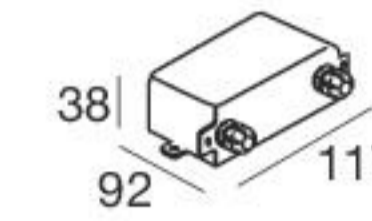

Quara65_Q | Path-marker | powerLED 2 W 630 mA

CRI 80

White	86563	2700 K	219 lm	M	Flood	70
Grey	86562	3000 K	233 lm	W		
Cor-Ten	87989	4000 K	249 lm	N		

Electronics

Recessed casing

89420
ON/OFF
1 - 2 art.

99179
ON/OFF
3 - 6 art.

99186
ON/OFF
6 - 12 art.

84338

RTG **85563W70** **86562W70**
85563N70 **87989W70**

Quara65_QI | Path-marker | powerLED 2 W 630 mA

CRI 80

Steel	92672	2700 K	219 lm	M	Flood	70
		3000 K	233 lm	W		
		4000 K	249 lm	N		

Electronics

Recessed casing

89420
ON/OFF
1 - 2 art.

99179
ON/OFF
3 - 6 art.

99186
ON/OFF
6 - 12 art.

84338

RTG **92672W70**

Quara65_QI | Path-marker | 190-250 V | powerLED 4 W DC - 4,8 W AC