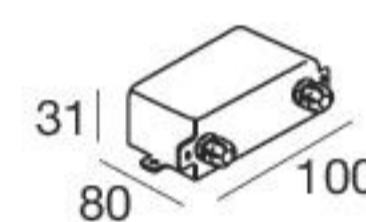

Quara65_Q | Path-marker | powerLED 2 W 630 mA

CRI 80

White	86563	2700 K	219 lm	M	Flood	70
Grey	86562	3000 K	233 lm	W		
Cor-Ten	87989	4000 K	249 lm	N		

Electronics

Recessed casing

89420
ON/OFF
1 - 2 art.

99179
ON/OFF
3 - 6 art.

99186
ON/OFF
6 - 12 art.

84338

RTG **85563W70** **86562W70**
85563N70 **87989W70**

Quara65_QI | Path-marker | powerLED 2 W 630 mA

CRI 80

Steel	92672	2700 K	219 lm	M	Flood	70
		3000 K	233 lm	W		
		4000 K	249 lm	N		

Electronics

Recessed casing

89420
ON/OFF
1 - 2 art.

99179
ON/OFF
3 - 6 art.

99186
ON/OFF
6 - 12 art.

84338

RTG **92672W70**

Quara65_QI | Path-marker | 190-250 V | powerLED 4 W DC - 4,8 W AC