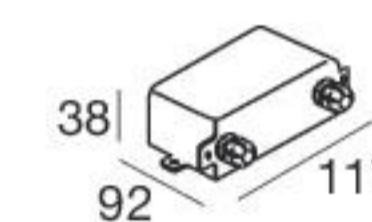

Quara65_Q | Path-marker | powerLED 2 W 630 mA

CRI 80

White	86563	2700 K	219 lm	M	Flood	70
Grey	86562	3000 K	233 lm	W		
Cor-Ten	87989	4000 K	249 lm	N		

Electronics

Recessed casing

89420
ON/OFF
1 - 2 art.

99179
ON/OFF
3 - 6 art.

99186
ON/OFF
6 - 12 art.

84338

RTG **85563W70** **86562W70**
85563N70 **87989W70**

Quara65_QI | Path-marker | powerLED 2 W 630 mA

CRI 80

Steel	92672	2700 K	219 lm	M	Flood	70
		3000 K	233 lm	W		
		4000 K	249 lm	N		

Electronics

Recessed casing

89420
ON/OFF
1 - 2 art.

99179
ON/OFF
3 - 6 art.

99186
ON/OFF
6 - 12 art.

84338

RTG **92672W70**

Quara65_QI | Path-marker | 190-250 V | powerLED 4 W DC - 4,8 W AC