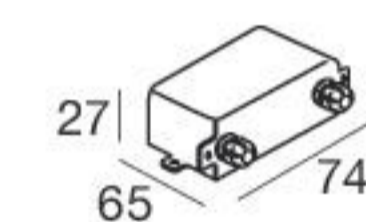

Quara65_Q | Path-marker | powerLED 2 W 630 mA

CRI 80

White	86563	2700 K	219 lm	M	Flood	70
Grey	86562	3000 K	233 lm	W		
Cor-Ten	87989	4000 K	249 lm	N		

Electronics

Recessed casing

89420
ON/OFF
1 - 2 art.

99179
ON/OFF
3 - 6 art.

99186
ON/OFF
6 - 12 art.

84338

RTG **85563W70** **86562W70**
85563N70 **87989W70**

Quara65_QI | Path-marker | powerLED 2 W 630 mA

CRI 80

Steel	92672	2700 K	219 lm	M	Flood	70
		3000 K	233 lm	W		
		4000 K	249 lm	N		

Electronics

Recessed casing

89420
ON/OFF
1 - 2 art.

99179
ON/OFF
3 - 6 art.

99186
ON/OFF
6 - 12 art.

84338

RTG **92672W70**

Quara65_QI | Path-marker | 190-250 V | powerLED 4 W DC - 4,8 W AC