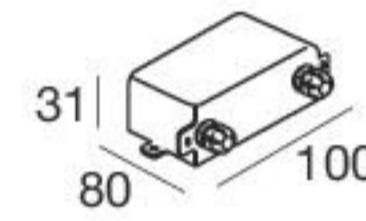

Quara65_Q | Path-marker | powerLED 2 W 630 mA

CRI 80

White	86563	2700 K	219 lm	M	Flood	70
Grey	86562	3000 K	233 lm	W		
Cor-Ten	87989	4000 K	249 lm	N		

Electronics

Recessed casing

89420
ON/OFF
1 - 2 art.

99179
ON/OFF
3 - 6 art.

99186
ON/OFF
6 - 12 art.

84338

RTG **85563W70** **86562W70**
85563N70 **87989W70**

Quara65_QI | Path-marker | powerLED 2 W 630 mA

CRI 80

Steel	92672	2700 K	219 lm	M	Flood	70
		3000 K	233 lm	W		
		4000 K	249 lm	N		

Electronics

Recessed casing

89420
ON/OFF
1 - 2 art.

99179
ON/OFF
3 - 6 art.

99186
ON/OFF
6 - 12 art.

84338

RTG **92672W70**

Quara65_QI | Path-marker | 190-250 V | powerLED 4 W DC - 4,8 W AC