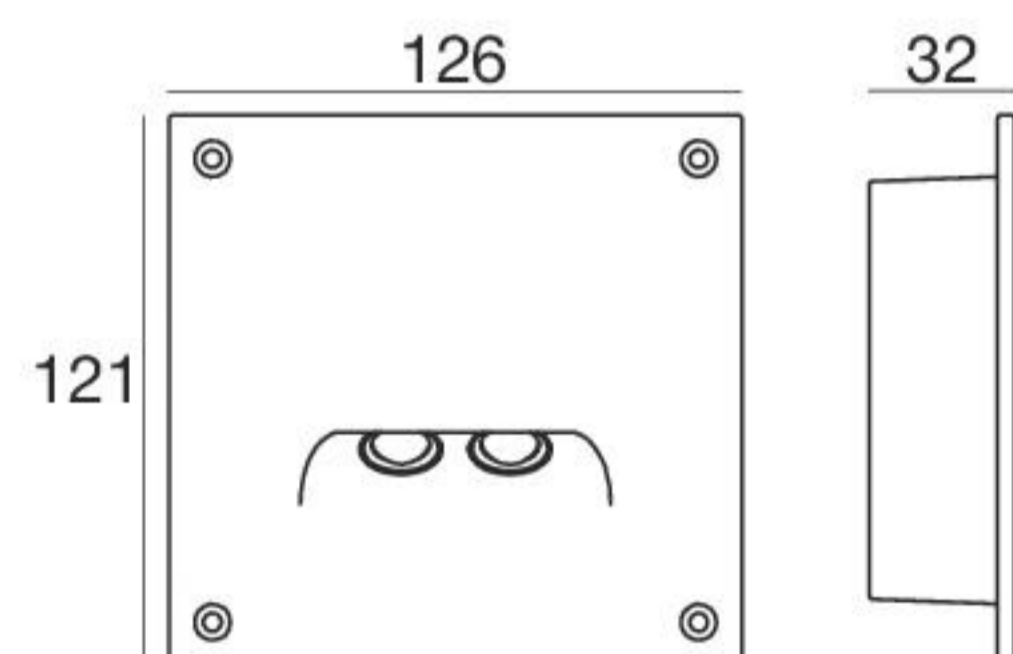

99186
ON/OFF
6 - 12 art.

84338

RTG **85563W70** **86562W70**
85563N70 **87989W70**

Quara65_QI | Path-marker | powerLED 2 W 630 mA

CRI 80

Steel	92672	2700 K	219 lm	M	Flood	70
		3000 K	233 lm	W		
		4000 K	249 lm	N		

Electronics

Recessed casing

89420
ON/OFF
1 - 2 art.

99179
ON/OFF
3 - 6 art.

99186
ON/OFF
6 - 12 art.

84338

RTG **92672W70**

Quara65_QI | Path-marker | 190-250 V | powerLED 4 W DC - 4,8 W AC