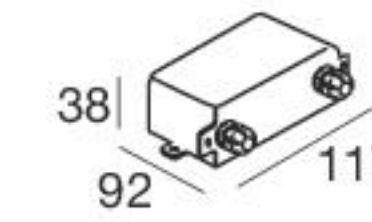

Quara65\_R | Path-marker | powerLED 2 W 630 mA

CRI 80

White	<b>85543</b>	2700 K	219 lm	<b>M</b>	Flood	<b>70</b>
Grey	<b>85542</b>	3000 K	233 lm	<b>W</b>		
Cor-Ten	<b>87988</b>	4000 K	249 lm	<b>N</b>		

RTG **85543W70**  
**85542W70**

Electronics

Recessed casing

**89420**  
ON/OFF  
1 - 2 art.

**99179**  
ON/OFF  
3 - 6 art.

**99186**  
ON/OFF  
6 - 12 art.

**84338**

Quara65\_RI | Path-marker | powerLED 2 W 630 mA

CRI 80

Steel	<b>92671</b>	2700 K	219 lm	<b>M</b>	Flood	<b>70</b>
		3000 K	233 lm	<b>W</b>		
		4000 K	249 lm	<b>N</b>		

RTG **92671W70**

Electronics

Recessed casing

**89420**  
ON/OFF  
1 - 2 art.

**99179**  
ON/OFF  
3 - 6 art.