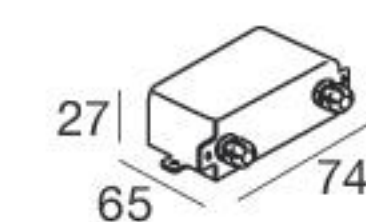

Electronics

Recessed casing

**89420**  
ON/OFF  
1 - 2 art.

**99179**  
ON/OFF  
3 - 6 art.

**99186**  
ON/OFF  
6 - 12 art.

**84338**

Quara65\_RI | Path-marker | powerLED 2 W 630 mA

CRI 80

Steel	<b>92671</b>	2700 K	219 lm	<b>M</b>	Flood	<b>70</b>
		3000 K	233 lm	<b>W</b>		
		4000 K	249 lm	<b>N</b>		

RTG **92671W70**

Electronics

Recessed casing

**89420**  
ON/OFF  
1 - 2 art.

**99179**  
ON/OFF  
3 - 6 art.