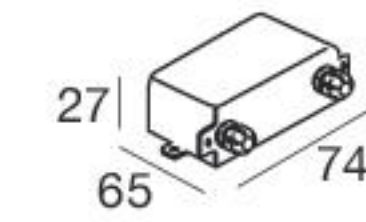

Quara65\_R | Path-marker | powerLED 2 W 630 mA

CRI 80

White	<b>85543</b>	2700 K	219 lm	<b>M</b>	Flood	<b>70</b>
Grey	<b>85542</b>	3000 K	233 lm	<b>W</b>		
Cor-Ten	<b>87988</b>	4000 K	249 lm	<b>N</b>		

RTG **85543W70**  
**85542W70**

Electronics

Recessed casing

**89420**  
ON/OFF  
1 - 2 art.

**99179**  
ON/OFF  
3 - 6 art.

**99186**  
ON/OFF  
6 - 12 art.

**84338**

Quara65\_RI | Path-marker | powerLED 2 W 630 mA

CRI 80