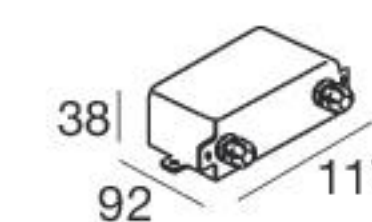

Steel	<b>92671</b>	2700 K	219 lm	<b>M</b>	Flood	<b>70</b>
		3000 K	233 lm	<b>W</b>		
		4000 K	249 lm	<b>N</b>		

RTG **92671W70**

Electronics

Recessed casing

**89420**  
ON/OFF  
1 - 2 art.

**99179**  
ON/OFF  
3 - 6 art.