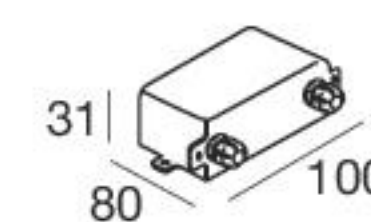

Steel	<b>92671</b>	2700 K	219 lm	<b>M</b>	Flood	<b>70</b>
		3000 K	233 lm	<b>W</b>		
		4000 K	249 lm	<b>N</b>		

RTG **92671W70**

Electronics

Recessed casing

**89420**  
ON/OFF  
1 - 2 art.

**99179**  
ON/OFF  
3 - 6 art.