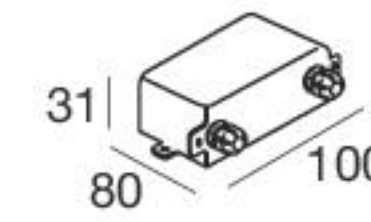

Quara65\_R | Path-marker | powerLED 2 W 630 mA

CRI 80

White	<b>85543</b>	2700 K	219 lm	<b>M</b>	Flood	<b>70</b>
Grey	<b>85542</b>	3000 K	233 lm	<b>W</b>		
Cor-Ten	<b>87988</b>	4000 K	249 lm	<b>N</b>		

RTG **85543W70**  
**85542W70**

Electronics

Recessed casing

**89420**  
ON/OFF  
1 - 2 art.

**99179**  
ON/OFF  
3 - 6 art.

**99186**  
ON/OFF  
6 - 12 art.

**84338**

Quara65\_RI | Path-marker | powerLED 2 W 630 mA

CRI 80