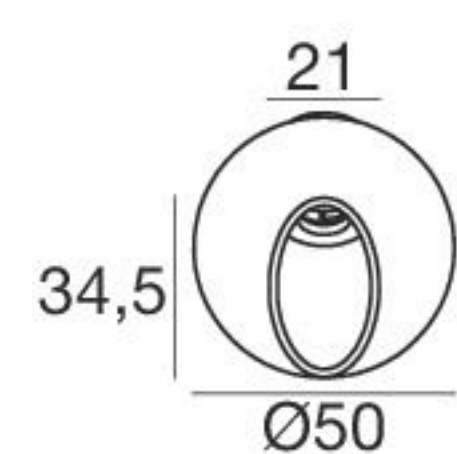

CRI 80

White	86460	2700 K	136 lm	M	Flood	70
		3000 K	145 lm	W		
		4000 K	155 lm	N