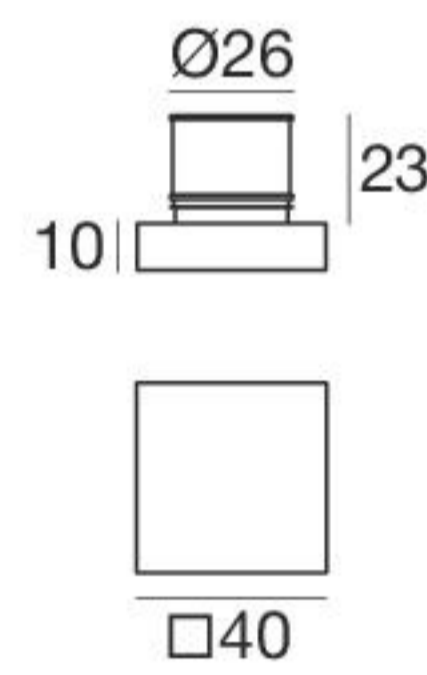

Sand_R | Path-marker | powerLED 1 W 350 mA

CRI 80

White	92260	3000 K	136 lm	W	General	00
		4000 K	145 lm	N		
		5000 K	155 lm	C		
		Blue		B		
R - G - Y on request						

Electronics

Recessed casing

89419
ON/OFF
1 - 2 art.

89421
ON/OFF
3 - 6 art.

99183
ON/OFF
6 - 12 art.

84915 / 84336

RTG **92260W00**

Sand_Q | Path-marker | powerLED 1 W 350 mA

CRI 80

White	92262	3000 K	136 lm	W	General	00
		4000 K	145 lm	N		
		5000 K	155 lm	C		
		Blue		B		
R - G - Y on request						