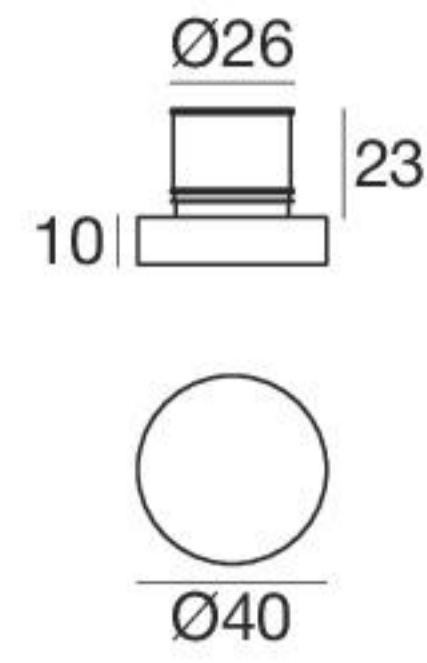

Sand_R | Path-marker | powerLED 1 W 350 mA

CRI 80

White	92260	3000 K	136 lm	W	General	00
		4000 K	145 lm	N		
		5000 K	155 lm	C		
		Blue		B		
R - G - Y on request						

Electronics

Recessed casing

89419
ON/OFF
1 - 2 art.

89421
ON/OFF
3 - 6 art.

99183
ON/OFF
6 - 12 art.

84915 / 84336

RTG **92260W00**

Sand_Q | Path-marker | powerLED 1 W 350 mA

CRI 80

White	92262	3000 K	136 lm	W	General	00
		4000 K	145 lm	N		
		5000 K	155 lm	C		
		Blue		B		
R - G - Y on request						